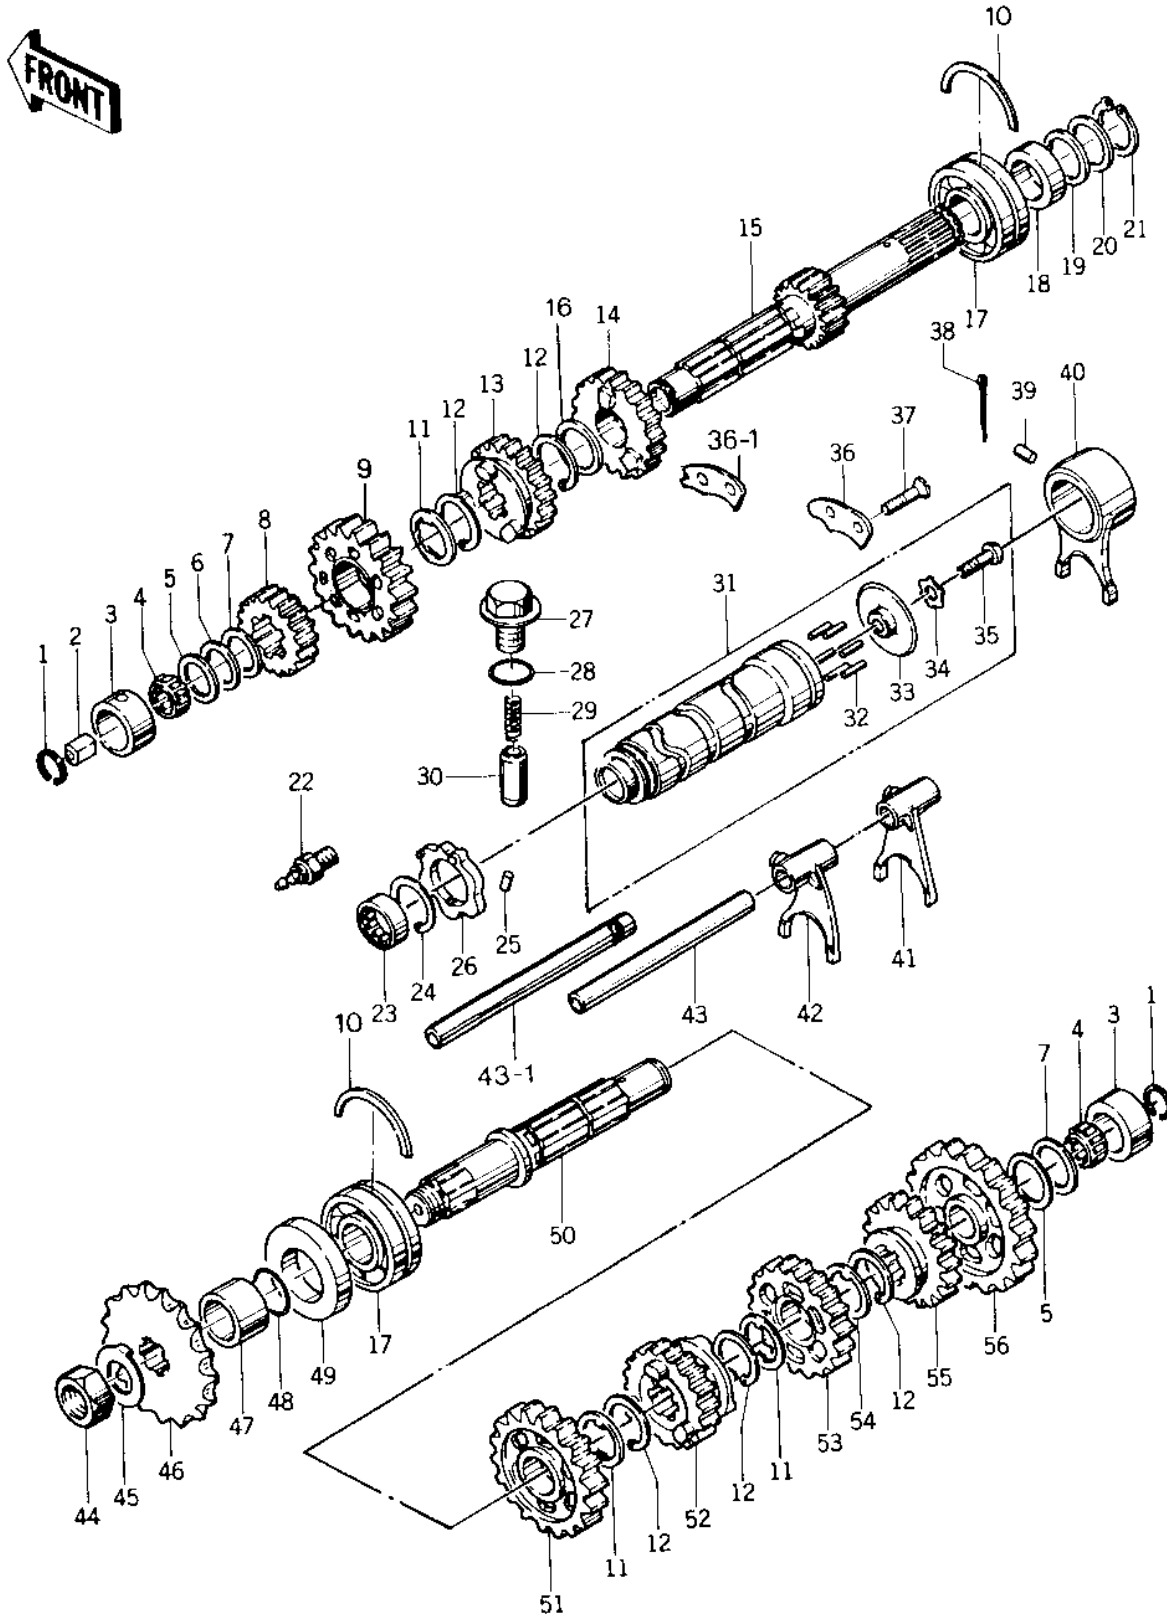

1978 KZ400-A2 PARTS DIAGRAM

TRANSMISSION/CHANGE DRUM

1978 KZ400-A2 PARTS LIST

TRANSMISSION/CHANGE DRUM

ITEM NAME	PART NUMBER	QUANTITY
CIRCLIP (Ref # 1)	92033-015	
BUSHING,DRIVE SHAFT (Ref # 2)	92028-155	
BUSHING,OUTPUT&DRIVE (Ref # 3)	92028-170	
BRG,N,20R25139 (Ref # 4)	92046-044	
WASHER THRUST (Ref # 5)	92022-112	
WASHER THRUST (Ref # 6)	92022-113	
SHIM-KICK SHAFT (Ref # 7)	92022-144	
2ND GEAR,DRIVE SHAFT (Ref # 8)	13130-038	
TOP GEAR,DRIVE SHAFT (Ref # 9)	13136-056	
RING BEARING SETTING (Ref # 10)	14013-004	
WASHER-LOCK (Ref # 11)	92024-038	
CIRCLIP (Ref # 12)	92033-026	
3RD GEAR,DRIVE SHAFT (Ref # 13)	13132-037	
4TH GEAR,DRIVE SHAFT (Ref # 14)	13134-021	
SHAFT,DRIVE (Ref # 15)	13127-047	
WASHER-THRUST (Ref # 16)	92022-225	
BEARING,B,5205ANX4PX (Ref # 17)	92045-031	
COLLAR (Ref # 18)	92027-289	
COLLAR (Ref # 18)	92027-289	
WASHER-THRUST (Ref # 19)	92022-225	
WASHER,CLUTCH TRUST (Ref # 20)	92022-302	
CIRCLIP (Ref # 21)	92033-026	
SWITCH,NEUTRAL (Ref # 22)	13151-5002	
BRG,N,24BTM3010A (Ref # 23)	92046-039	
CIRCLIP,30MM (Ref # 24)	480J3000	
PIN-DOWEL,4X6 (Ref # 25)	610A0406	
CAM-CHANGE DRUM (Ref # 26)	13145-1058	
BOLT, NEUTRAL POSITON (Ref # 27)	92001-147	
"O" RING,NEWTRAL PST (Ref # 28)	92055-078	