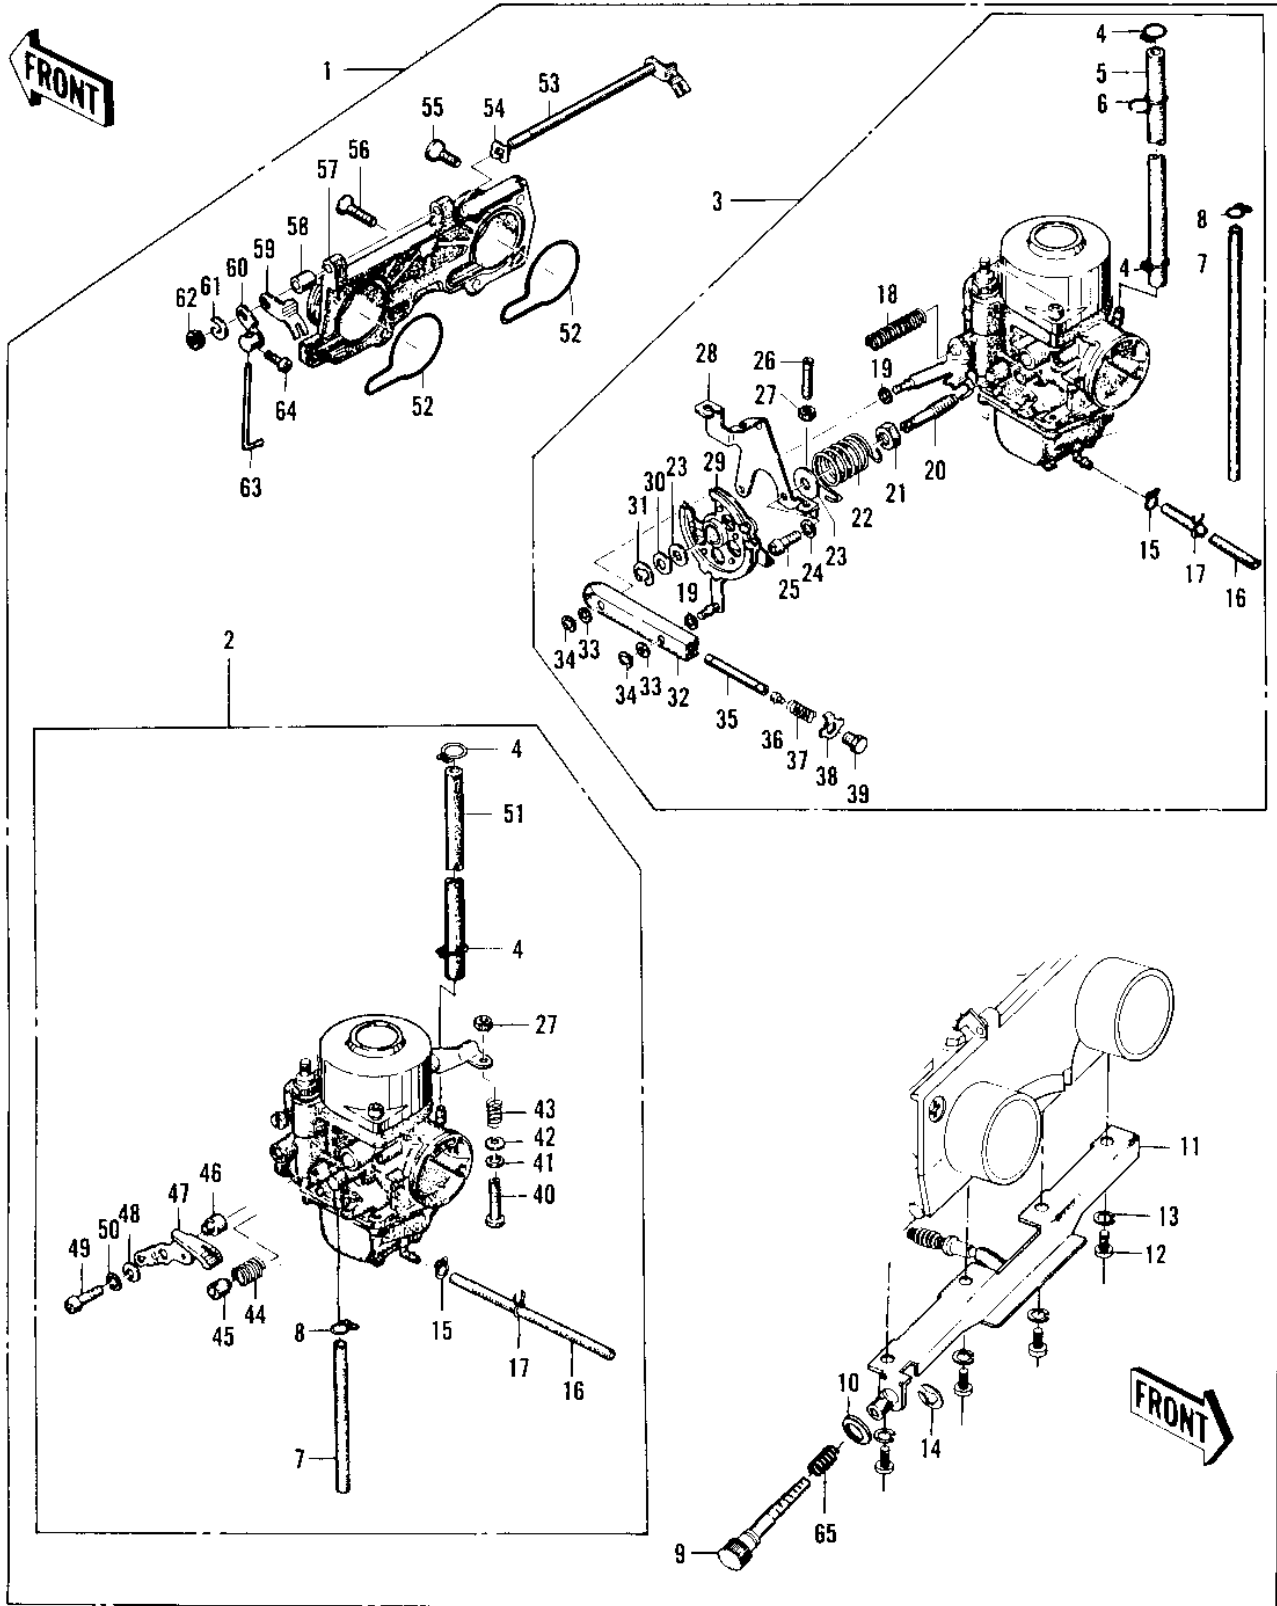

1978 KZ400-A2 PARTS DIAGRAM

CARBURETOR ASSY (KZ400-A1)

1978 KZ400-A2 PARTS LIST

CARBURETOR ASSY (KZ400-A1)

ITEM NAME	PART NUMBER	QUANTITY
CARBURETOR ASSY (Ref # 1)	16001-275	
CARBURETOR ASSY (Ref # 1)	16001-275	
CARBURETOR,R.H (Ref # 2)	16001-282	
CARBURETOR,R.H (Ref # 2)	16001-282	
CARBURETOR,L.H (Ref # 3)	16001-283	
CARBURETOR,L.H (Ref # 3)	16001-283	
CLAMP,FUEL HOSE (Ref # 4)	92037-1040	
HOSE,FUEL (Ref # 5)	92059-112	
CLAMP,FUEL HOSE (Ref # 6)	16044-005	
HOSE (Ref # 7)	92059-110	
CLAMP,HOSE (Ref # 8)	16044-004	
SCREW,THROTTLE STOP (Ref # 9)	16021-024	
WASHER,PLAIN,7MM (Ref # 10)	16039-029	
STAY PLATE (Ref # 11)	16065-044	
SCREW PAN HEAD 4X16 (Ref # 12)	220B0416	
WASHER SPRING 4MM (Ref # 13)	461F0400	
CIRCLIP 6MM (Ref # 14)	482J6000	
CLAMP,TUBE,OVERFLOW (Ref # 15)	92037-1142	
HOSE,FUEL OVERFLOW (Ref # 16)	92059-111	
CLAMP,OVERFLOW HOSE (Ref # 17)	16044-002	
SPRING,THR CABLE PLY (Ref # 18)	16040-013	
WASHER,WAVE (Ref # 19)	16034-009	
SCREW,BALANCE ADJUST (Ref # 20)	16041-008	
NUT,5MM (Ref # 21)	16003-010	
SPRING,ADJUST (Ref # 22)	16040-011	
WASHER,PLAIN (Ref # 23)	16039-023	
WASHER SPRING 5MM (Ref # 24)	461F0500	
SCREW PAN HEAD 5X10 (Ref # 25)	220B0510	
SCREW,SLOTTED (Ref # 26)	16046-006	

1978 KZ400-A2 PARTS LIST

CARBURETOR ASSY (KZ400-A1)

ITEM NAME	PART NUMBER	QUANTITY
"O" RING,CARB MOUNT (Ref # 52)	16038-015	
"O" RING,CARB MOUNT (Ref # 52)	16038-023	
SHAFT,THROTTLE VALVE (Ref # 53)	16041-009	
SHAFT,THROTTLE VALVE (Ref # 53)	16041-019	
WASHER,WAVE (Ref # 54)	16034-010	
SCREW PAN HEAD 6X16 (Ref # 55)	220B0616	
SCREW PAN HEAD 6X20 (Ref # 56)	220B0620	
PLATE,CARB MOUNTING (Ref # 57)	16070-003	
COLLAR,CHOKE LEV SHFT (Ref # 58)	16073-011	
LEVER,THROTTLE VALVE (Ref # 59)	16063-007	
LEVER,THROTTLE VALVE (Ref # 59)	16063-011	
LEVER,THROTTLE VALVE (Ref # 60)	16063-008	
WASHER,LOCK,6MM (Ref # 61)	16054-007	
NUT,6MM (Ref # 62)	16003-012	
ROD (Ref # 63)	16024-013	
SCREW PAN HEAD 3X5 (Ref # 64)	220B0305A	
SPRING,THR STOP SCREW (Ref # 65)	16022-011	