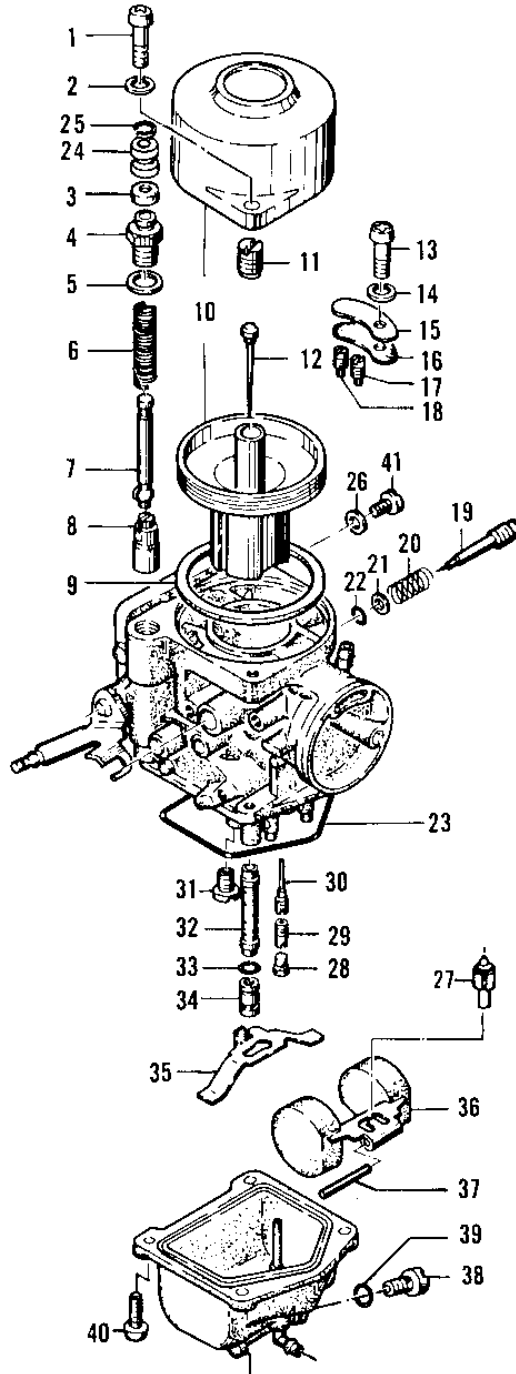

1978 KZ400-A2 PARTS DIAGRAM

CARBURETOR PARTS (KZ400-A1)

1978 KZ400-A2 PARTS LIST

CARBURETOR PARTS (KZ400-A1)

ITEM NAME	PART NUMBER	QUANTITY
UNAVAILABLE IN PRICE BOOK (Ref # 1)	214B0516A	
WASHER SPRING 5MM (Ref # 2)	461F0500	
CAP,STARTER PLUNGER (Ref # 3)	16036-014	
CAP,STARTER PLUNGER (Ref # 4)	16012-018	
WASHER,PLAIN (Ref # 5)	16039-022	
SPRING,STARTER PLUNG (Ref # 6)	16013-012	
SPRING,STARTER PLUNGR (Ref # 6)	16013-013	
SHAFT,STARTER PLUNGR (Ref # 7)	16041-007	
SHAFT,STARTER PLUNGER (Ref # 7)	16041-018	
PLUNGER,STARTER (Ref # 8)	16016-015	
GASKET,VACUUM PISTON (Ref # 9)	16029-008	
VACUUM PISTN&CAB CAP (Ref # 10)	16059-003	
HOLDER,JET NEEDLE (Ref # 11)	16018-003	
JET NEEDLE,303011 (Ref # 12)	16009-069	
SCREW PAN HEAD 4X6 (Ref # 13)	220B0406	
WASHER SPRING 4MM (Ref # 14)	461F0400	
PLATE,AIR JET (Ref # 15)	16055-005	
GASKET,AIR JET PLATE (Ref # 16)	16029-009	
AIR JET,#40 (Ref # 17)	16035-007	
AIR JET,#90 (Ref # 18)	16035-005	
AIR JET,#40 (Ref # 18)	16035-007	
SCREW,PILOT ADJUST (Ref # 19)	16014-013	
SPRING,PILOT ADJ SCR (Ref # 20)	16015-007	
WASHER,PLAIN,3.6MM (Ref # 21)	16039-021	
"O" RING,PILOT SCREW (Ref # 22)	16038-011	
"O" RING,FLOAT BALL (Ref # 23)	16019-024	
COLLAR (Ref # 24)	16073-015	
CIRCLIP (Ref # 25)	16008-018	
WASHER,PLAIN,6MM (Ref # 26)	16039-028	