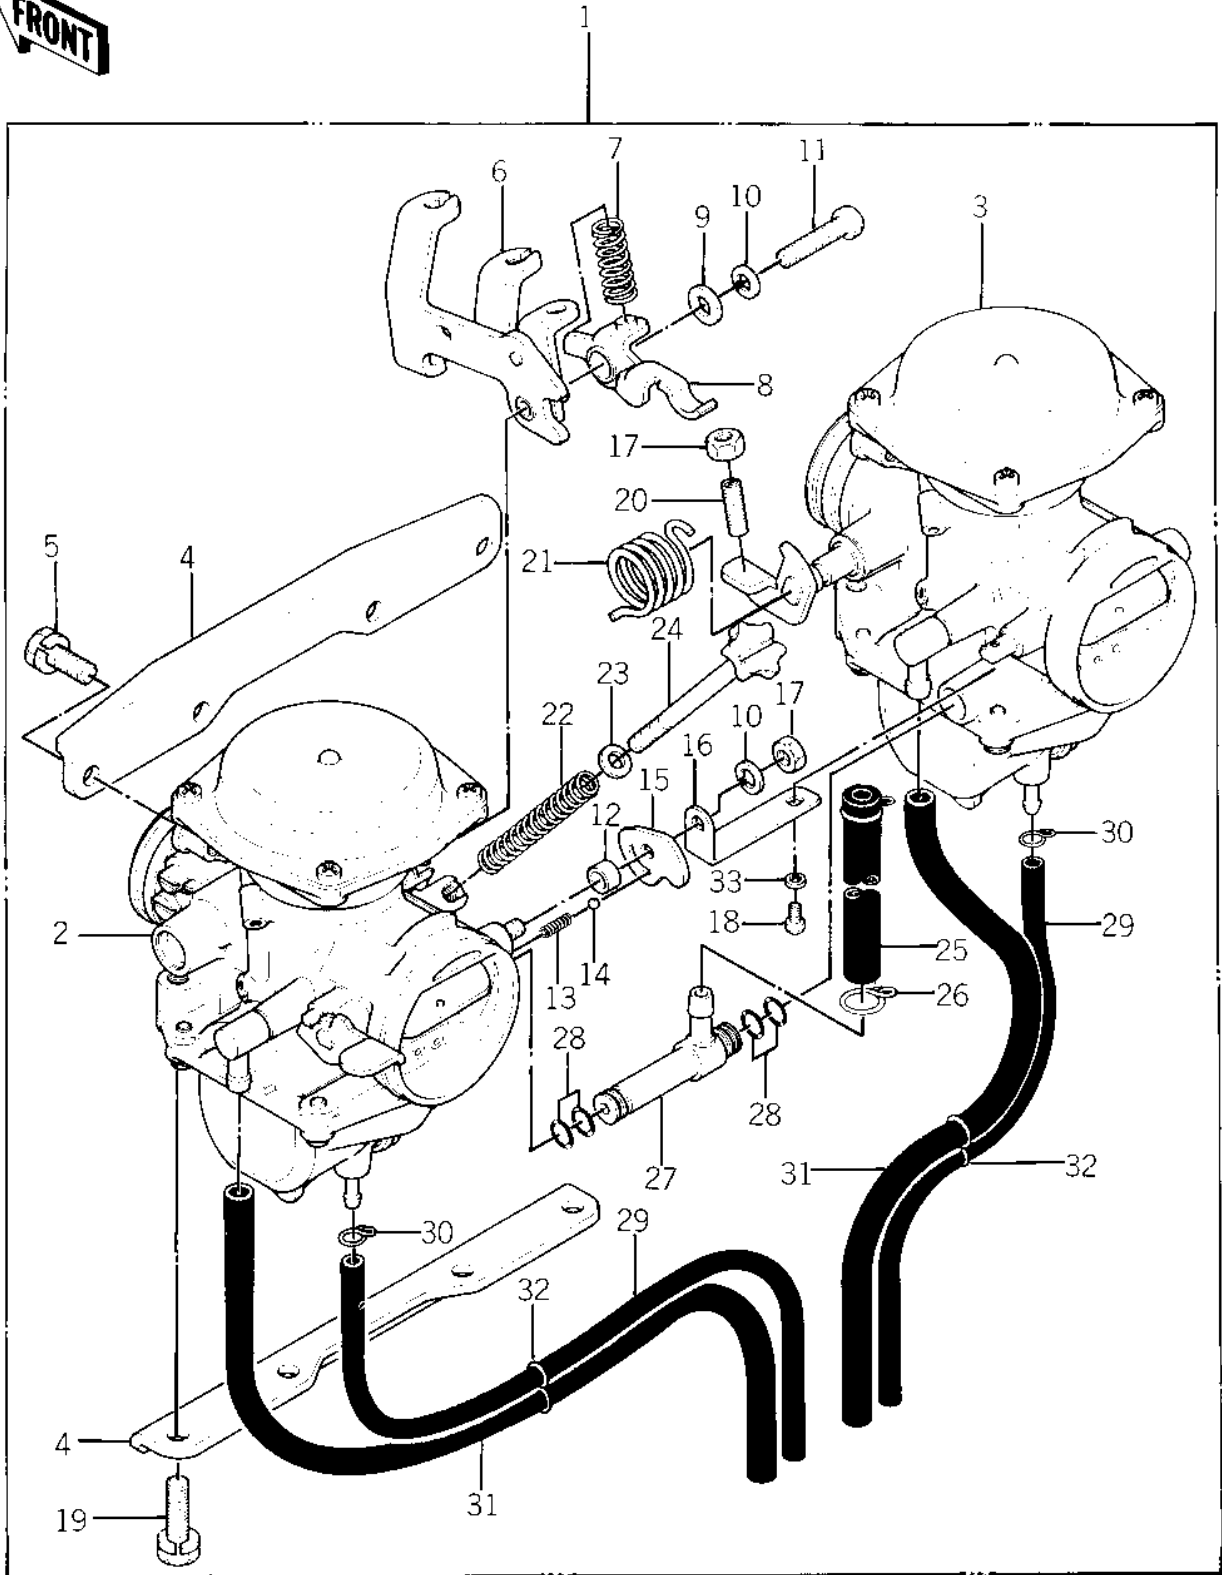

1977 KZ400-A1 PARTS DIAGRAM

CARBURETOR ASSY (KZ400-A2)

1977 KZ400-A1 PARTS LIST

CARBURETOR ASSY (KZ400-A2)

ITEM NAME	PART NUMBER	QUANTITY
CARBURETOR ASSY (Ref # 1)	16001-300	1
CARBURETOR,L.H. (Ref # 2)	16001-1006	1
CARBURETOR,R.H. (Ref # 3)	16001-1007	1
PLATE,STAY (Ref # 4)	16065-1001	2
SCREW,6X16 (Ref # 5)	92009-1129	4
BRACKET,THR.CBL (Ref # 6)	11034-1008	1
SPRING (Ref # 7)	92081-1003	1
ROCKER ARM (Ref # 8)	11034-1009	1
WASHER,PLAIN (Ref # 9)	16039-027	1
WASHER SPRING 5MM (Ref # 10)	461F0500	2
SCREW-PAN-CROS,5X25 (Ref # 11)	220B0525	1
COLLAR,CHOKE LEVER (Ref # 12)	16073-1001	2
SPRING (Ref # 13)	92081-1004	1
BALL,STEEL,1/8" (Ref # 14)	600A0400	1
CAM,CHOKE LINK (Ref # 15)	13169-1007	1
BRACKET,CHOKE LEVER (Ref # 16)	11034-1010	1
NUT,5MM (Ref # 17)	311B0500	2
SCREW-PAN-HEAD 3X6 (Ref # 18)	220B0306	1
BOLT,HEX HEAD,6X22 (Ref # 19)	92009-1006	4
SCREW,SLOTTED (Ref # 20)	16021-1002	1
SPRING (Ref # 21)	92081-1006	1
SPRING,THR.STOP SCREW (Ref # 22)	92081-1005	1
WASHER PLAIN 5MM (Ref # 23)	410B0500	1
SCREW,THROTTLE STOP (Ref # 24)	16021-1001	1
HOSE,FUEL INLET (Ref # 25)	92059-1001	1
CLAMP,FUEL HOSE (Ref # 26)	92037-1040	2
NIPPLE,FUEL HOSE (Ref # 27)	16046-013	1
"O" RING (Ref # 28)	92055-1004	4
HOSE,FUEL OVERFLOW (Ref # 29)	92059-111	2

1977 KZ400-A1 PARTS LIST

CARBURETOR ASSY (KZ400-A2)

ITEM NAME	PART NUMBER	QUANTITY
CLAMP,TUBE,OVERFLOW (Ref # 30)	92037-1142	2
HOSE (Ref # 31)	92059-110	2
CLAMP,OVERFLOW HOSE (Ref # 32)	16044-002	2
WASHER SPRING 3MM (Ref # 33)	461F0300	1