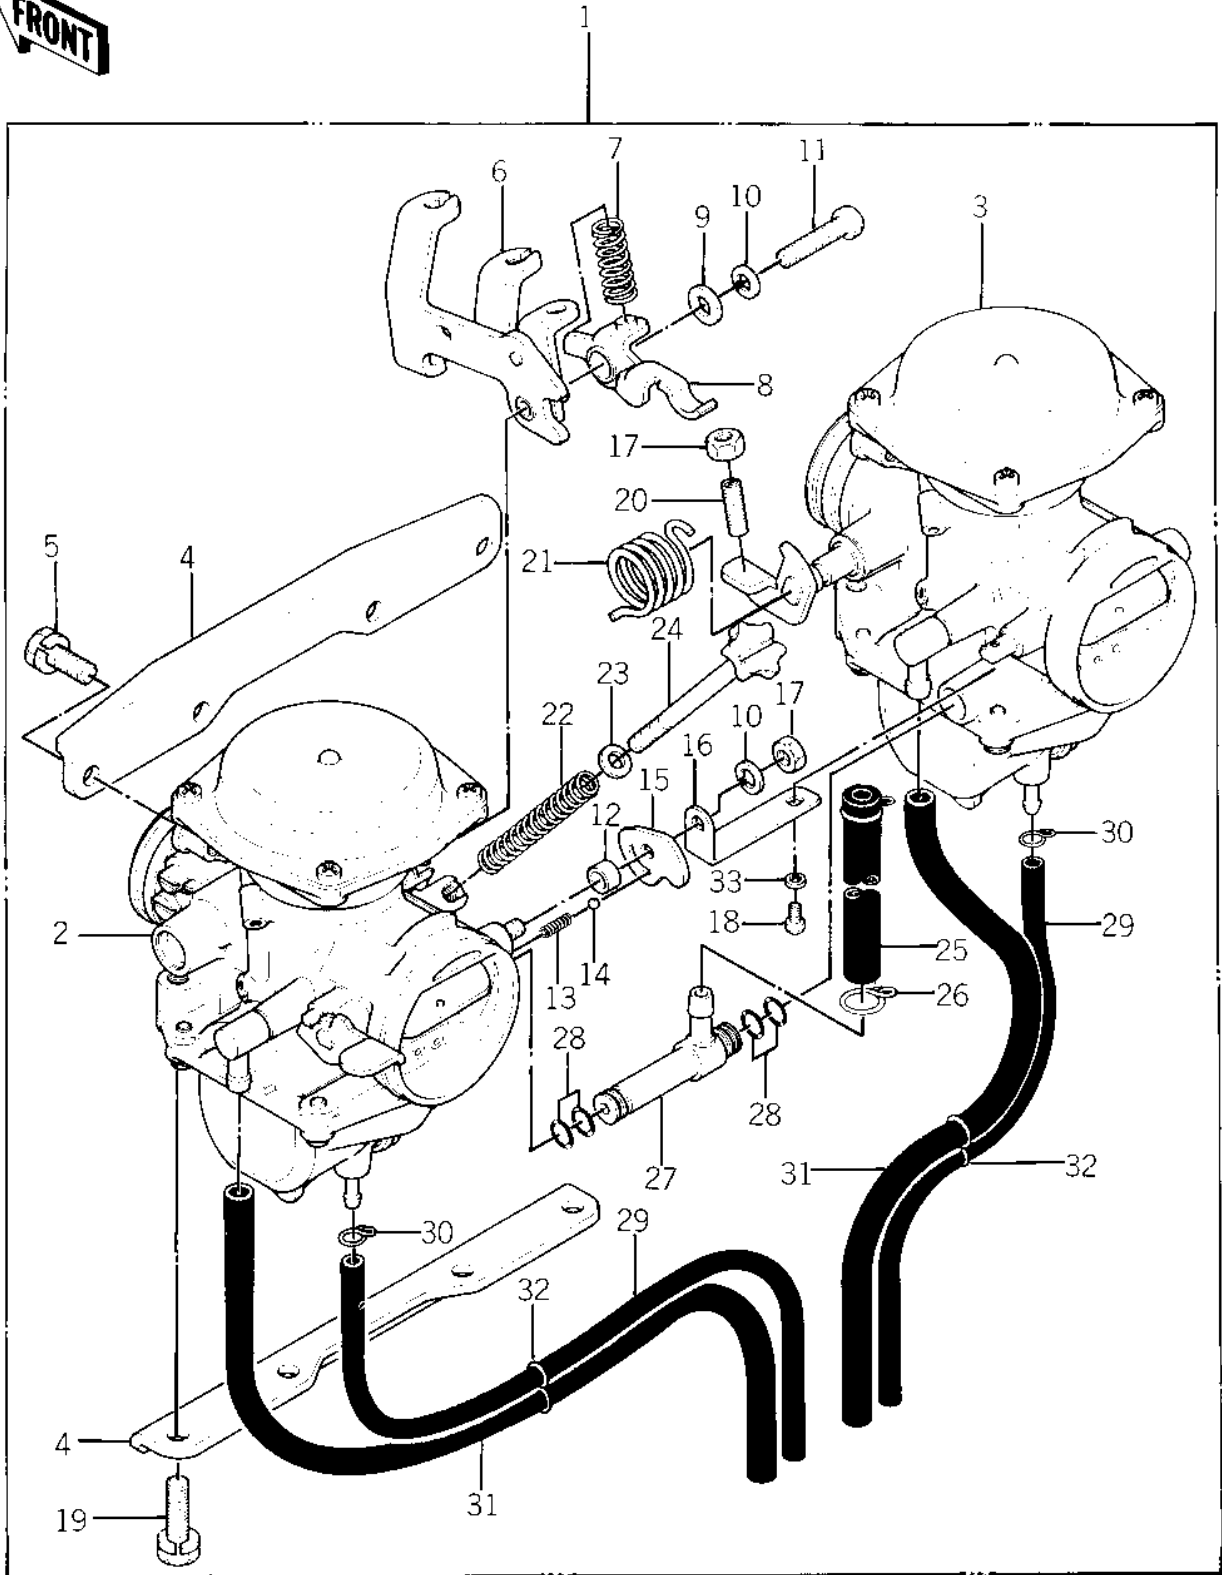

1978 KZ400-A2 PARTS DIAGRAM

CARBURETOR ASSY (KZ400-A2)