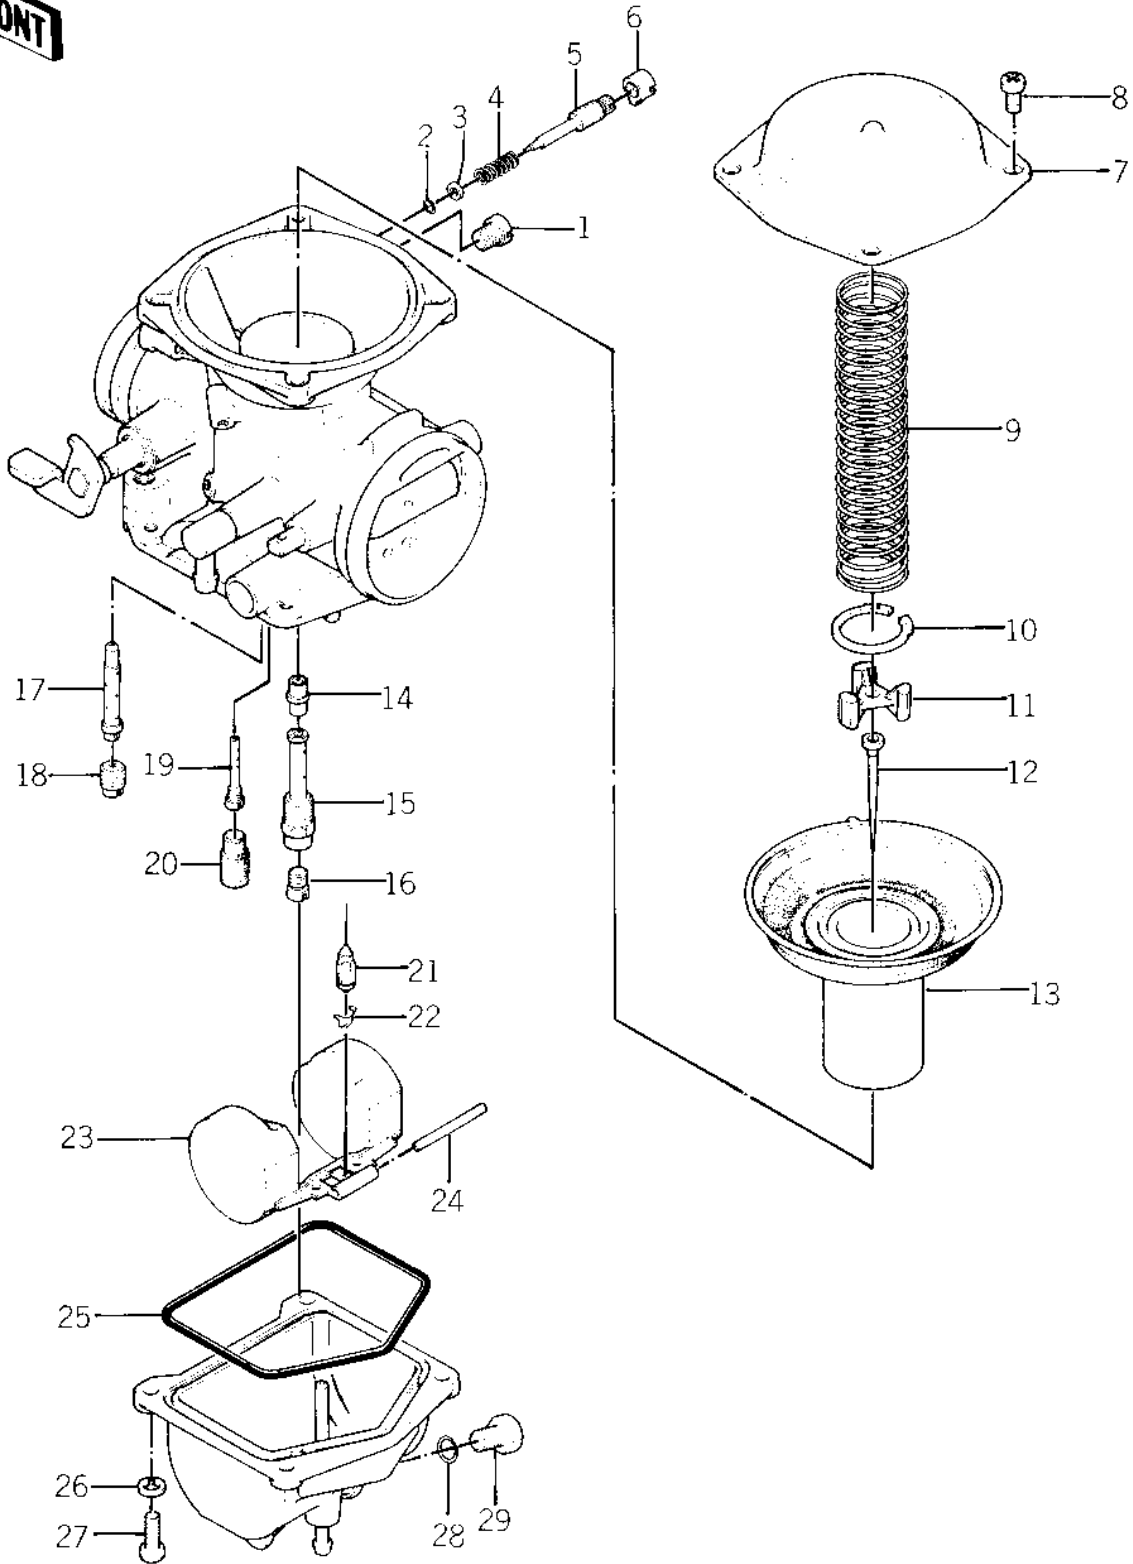

1978 KZ400-A2 PARTS DIAGRAM

CARBURETOR PARTS (KZ400-A2)