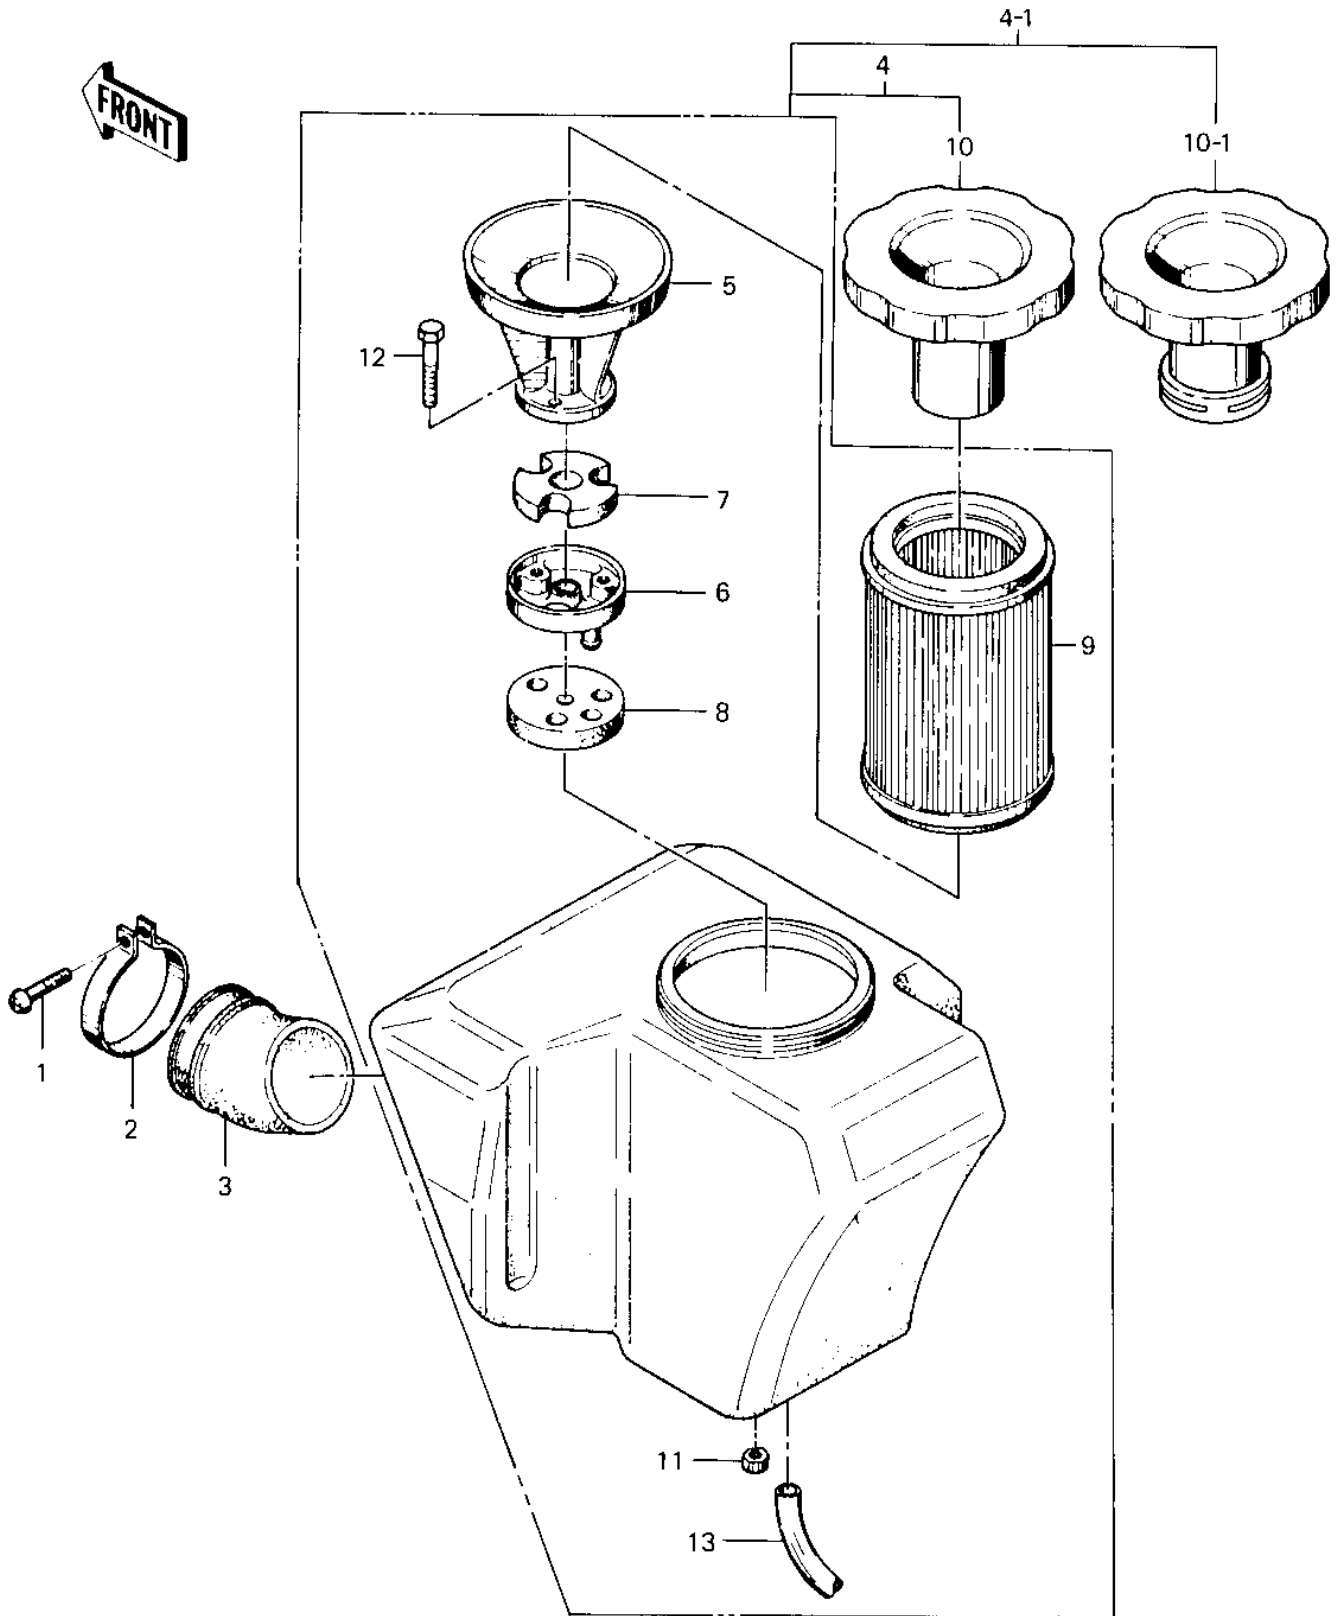

1978 KZ400-A2 PARTS DIAGRAM

AIR CLEANER

1978 KZ400-A2 PARTS LIST

AIR CLEANER

ITEM NAME	PART NUMBER	QUANTITY
SCREW-PAN-CROS (Ref # 1)	220B0535	
CLAMP,57MM,BLACK (Ref # 2)	92037-1452	
DUCT,AIR CLEANER (Ref # 3)	11015-052	
DUCT,AIR CLEANER (Ref # 3)	11015-062	
AIR CLEANER ASSY (Ref # 4)	11010-1017	
AIR CLEANER ASSY (Ref # 4-1)	11010-1017	
AIR CLEANER ASSY (Ref # 4-1)	11010-1017	
HOLDER (Ref # 5)	11033-004	
HOLDER,AIR CLEANER (Ref # 6)	11033-005	
GASKET (Ref # 7)	11039-002	
GASKET (Ref # 8)	11039-001	
ELEMENT,AIR CLNR (Ref # 9)	11013-1006	
ELEMENT,AIR CLNR (Ref # 9)	11013-1006	
CAP,AIRCLEANER (Ref # 10)	11012-074	
CAP,AIRCLEANER (Ref # 10-1)	11012-074	
NUT 6MM (Ref # 11)	311B0600	
BOLT-UPSET (Ref # 12)	112G0625	
TUBE-VINYL 6X400 (Ref # 13)	700Q06400	
TUBE-VINYL 6X400 (Ref # 13)	700Q06400	