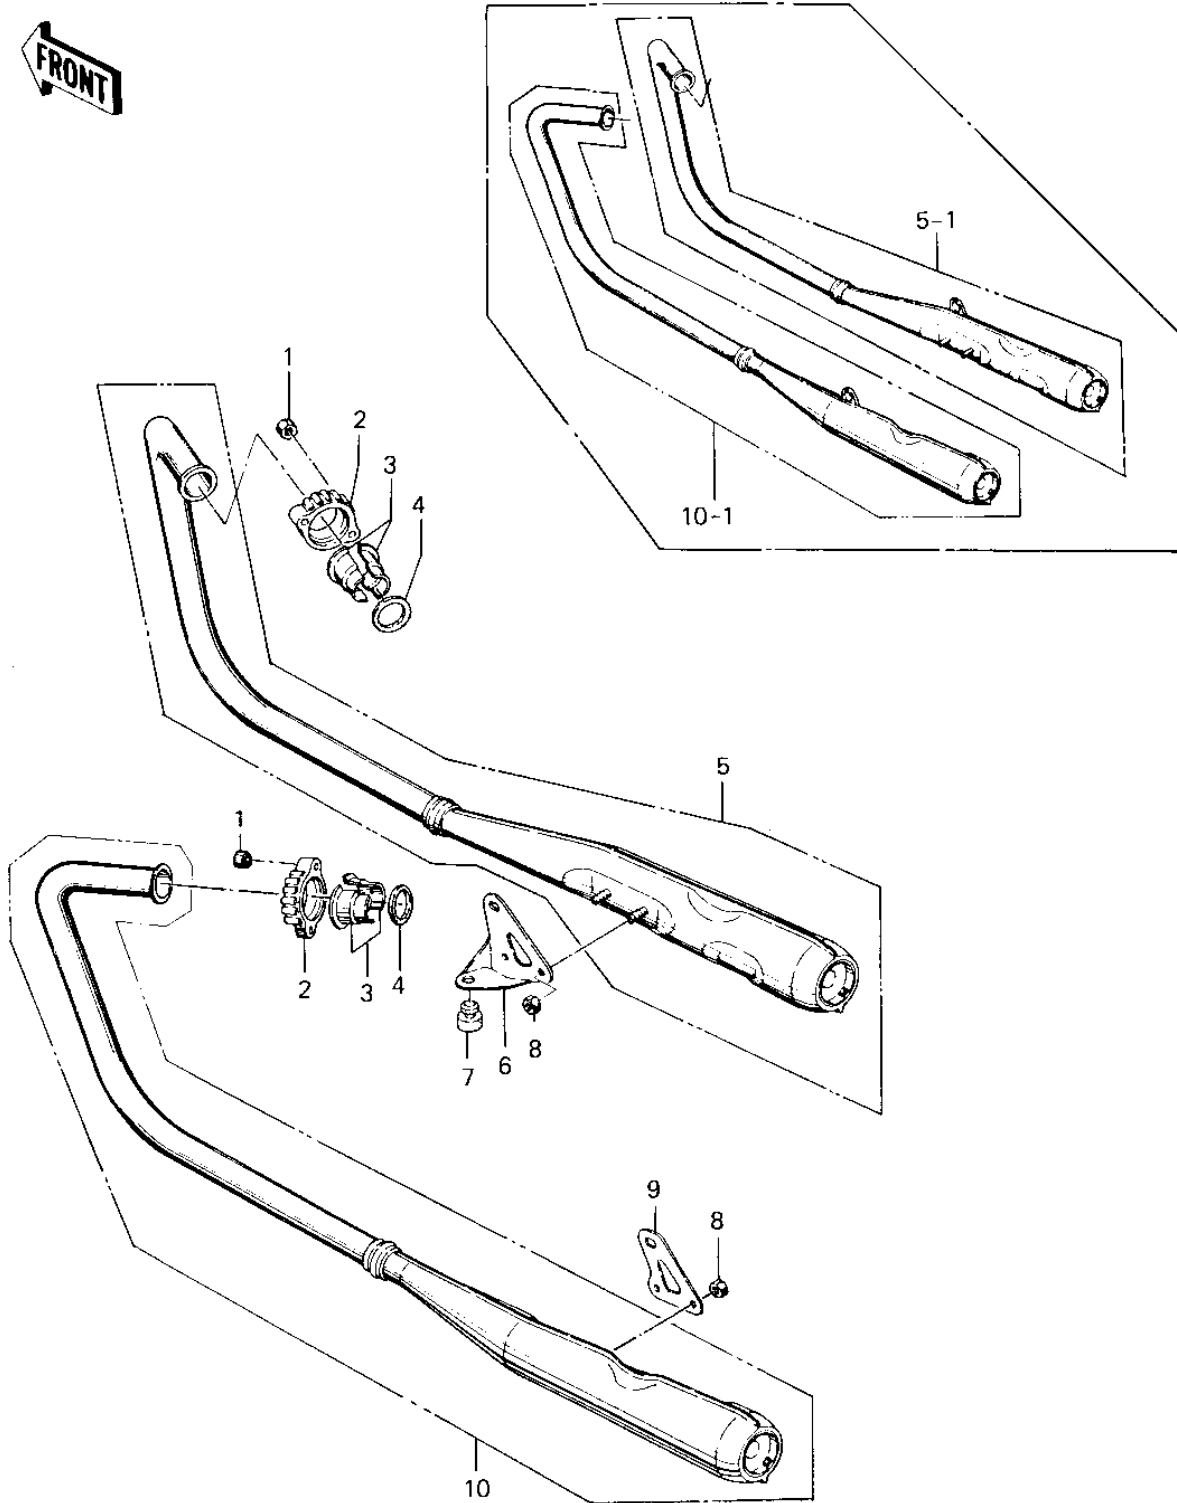

# 1978 KZ400-A2 PARTS DIAGRAM

# 1978 KZ400-A2 PARTS LIST

## MUFFLERS

| ITEM NAME                       | PART NUMBER  | QUANTITY |
|---------------------------------|--------------|----------|
| NUT,LOCK 6MM (Ref # 1)          | 92017-014    |          |
| HOLDER,EX PIPE,BARREL (Ref # 2) | 18069-056-2H |          |
| COLLAR,EXHAUST PIPE (Ref # 3)   | 92027-224    |          |
| GASKET,EXHAUST PIPE (Ref # 4)   | 11060-1242   |          |
| MUFFLER ASSY,R.H. (Ref # 5)     | 18001-223    |          |
| MUFFLER ASSY,R.H. (Ref # 5-1)   | 18001-225    |          |
| BRACKET,METER,R.H (Ref # 6)     | 18024-024    |          |
| DAMPER RUBB MAIN STAD (Ref # 7) | 92075-015    |          |
| NUT,LOCK,8MM (Ref # 8)          | 92015-1124   |          |
| NUT,LOCK,8MM (Ref # 8)          | 92015-1124   |          |
| NUT,LOCK,8MM (Ref # 8)          | 92017-013    |          |
| BRACKET,MUFFLER,L.H (Ref # 9)   | 18024-025    |          |
| MUFFLER ASSY,L.H (Ref # 10)     | 18001-222    |          |
| MUFFLER ASSY,L.H. (Ref # 10-1)  | 18001-224    |          |