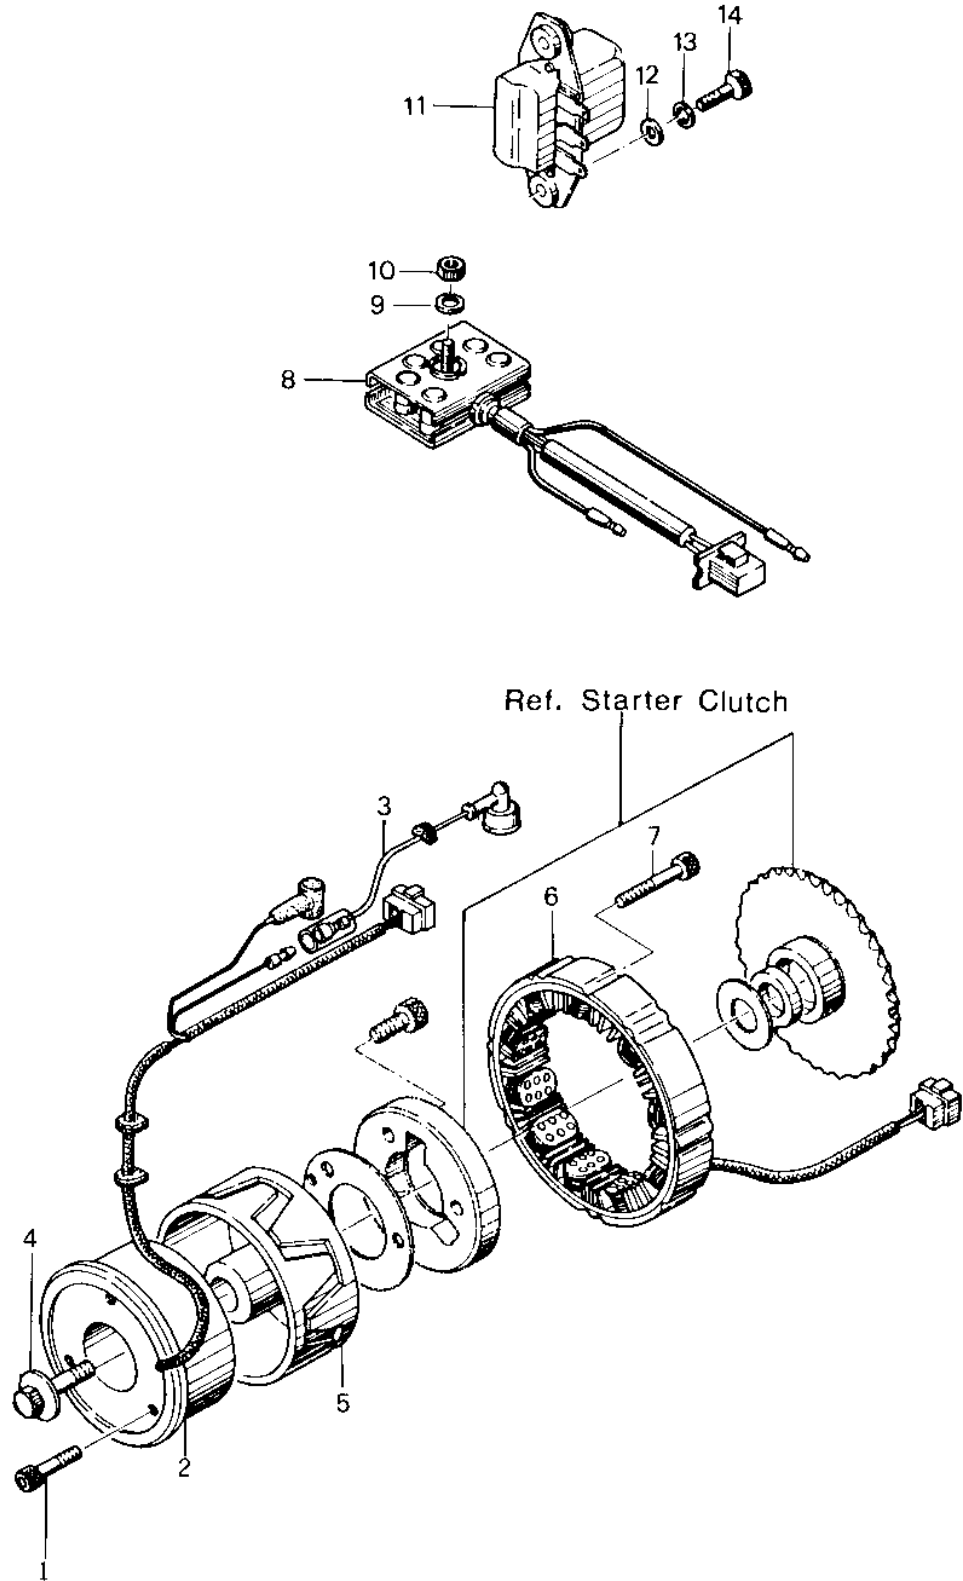

1978 KZ400-A2 PARTS DIAGRAM

GENERATOR/REGULATOR

1978 KZ400-A2 PARTS LIST

GENERATOR/REGULATOR

ITEM NAME	PART NUMBER	QUANTITY
BOLT,ALLEN,6X18 (Ref # 1)	120P0618	
COIL,FIELD (Ref # 2)	21077-004	
WIRE DYNAMO LEAD (Ref # 3)	26011-087	
BOLT,10X40 (Ref # 4)	92002-1303	
ROTOR (Ref # 5)	21007-030	
STATOR ASSY (Ref # 6)	21076-021	
BOLT,ALLEN,6X32 (Ref # 7)	120Q0632	
RECTIFIER (Ref # 8)	21061-030	
RECTIFIER (Ref # 8)	21061-030	
WASHER SPRING 6MM (Ref # 9)	461F0600	
NUT 6MM (Ref # 10)	311B0600	
REGULATOR (Ref # 11)	21066-018	
WASHER 6.5X20X1.6T (Ref # 12)	92022-125	
WASHER SPRING 6MM (Ref # 13)	461F0600	
BOLT-UPSET,6X20 (Ref # 14)	112G0620	