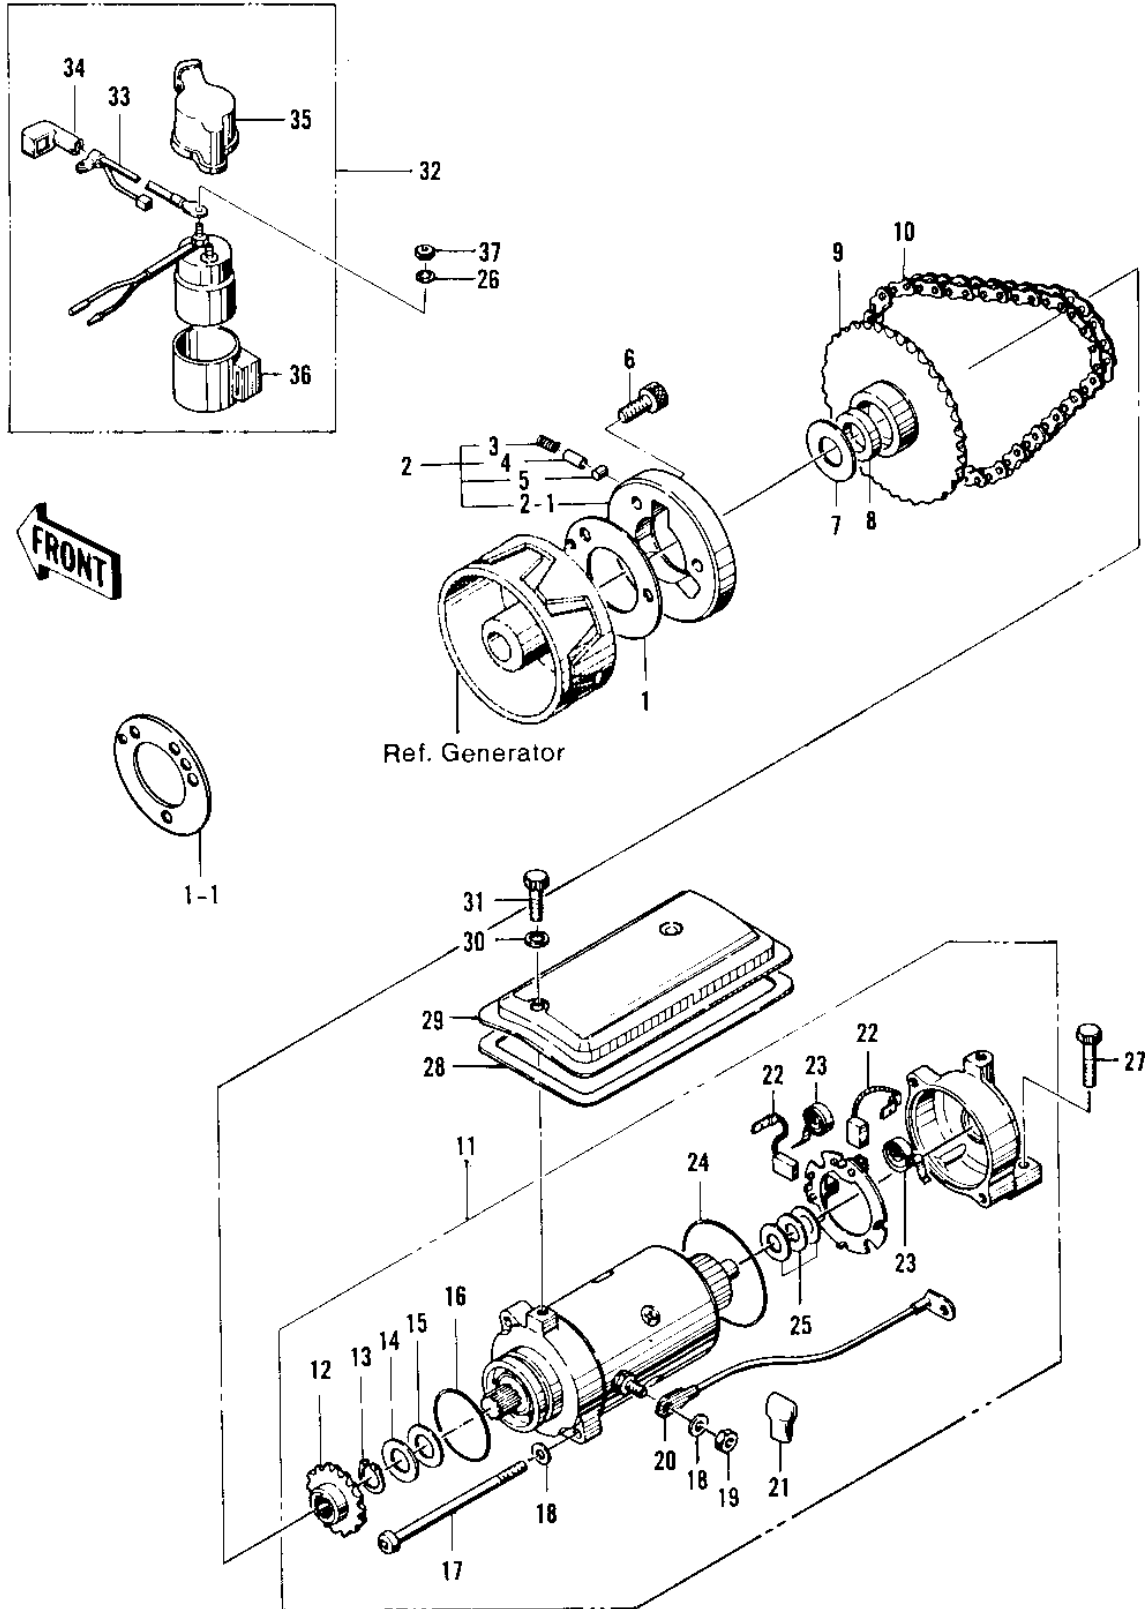

1977 KZ400-A1 PARTS DIAGRAM

STARTER MOTOR/STARTER CLUTCH

1977 KZ400-A1 PARTS LIST

STARTER MOTOR/STARTER CLUTCH

ITEM NAME	PART NUMBER	QUANTITY
WASHER,FREE WHEEL (Ref # 1)	92026-082	1
PLATE,CLUTCH STARTER (Ref # 1-1)	92026-112	1
CLUTCH ASSY,STARTER (Ref # 2)	13193-1001	1
CLUTCH ASSY,STARTER (Ref # 2-1)	13193-1001	1
SPRING (Ref # 3)	92081-110	3
PIN (Ref # 4)	92043-087	3
ROLLER (Ref # 5)	92122-004	3
BOLT (Ref # 6)	120P0816	3
WASHER,THRUST (Ref # 7)	92026-100	1
OIL SEAL (Ref # 8)	92050-066	1
GEAR STARTER CLUTCH (Ref # 9)	21170-001	1
CHAIN,DYNAMO (Ref # 10)	92057-1009	1
CHAIN,DYNAMO (Ref # 10)	92057-1009	1
MOTOR ASSY,STARTER (Ref # 11)	21163-1011	1
MOTOR ASSY,STARTER (Ref # 11)	21163-1011	1
SPROCKET STARTNG MOT (Ref # 12)	21053-002	1
CIRCLIP 14MM (Ref # 13)	480J1400	1
WASHER,PLAIN,14MM (Ref # 14)	21025-008	1
WASHER PLAIN 14MM (Ref # 15)	21025-009	1
"0" RING,42.8MM (Ref # 16)	21027-005	1
SCREW PAN HEAD 6X110 (Ref # 17)	220B06110	2
WASHER SPRING 6MM (Ref # 18)	461F0600	4
NUT 6MM (Ref # 19)	312B0600	2
WIRE STRTER MOT LEAD (Ref # 20)	26010-035	1
CAP,STARTING MOTOR (Ref # 21)	21017-020	1
BRUSH CARBON (Ref # 22)	21039-004	2
SPRING CARBON BRUSH (Ref # 23)	21040-004	2
"0" RING,62MM (Ref # 24)	21027-006	1
WASHER,PLAIN,9MM (Ref # 25)	21025-007	3

1977 KZ400-A1 PARTS LIST

STARTER MOTOR/STARTER CLUTCH

ITEM NAME	PART NUMBER	QUANTITY
WASHER SPRING 6MM (Ref # 26)	461F0600	2
BOLT-UPSET (Ref # 27)	112G0625	2
GASKET START MOT COV (Ref # 28)	21166-002	1
COVER STARTER MOTOR (Ref # 29)	21165-002	1
WASHER,PLAIN,6MM (Ref # 30)	410D0600	2
BOLT-FLANGED-SMALL (Ref # 31)	132E0612	2
SWITCH ASSY,MAGNETIC (Ref # 32)	21164-006	1
WIRE,LEAD,MAG SWITCH (Ref # 33)	26011-1027	1
CAP,MAG SWTCH TERMNL (Ref # 34)	21017-021	1
COVER MAGNETIC SWITCH (Ref # 35)	21141-004	1
DAMPER MAG SWITCH SHK (Ref # 36)	21064-002	1
NUT 6MM (Ref # 37)	311B0600	2