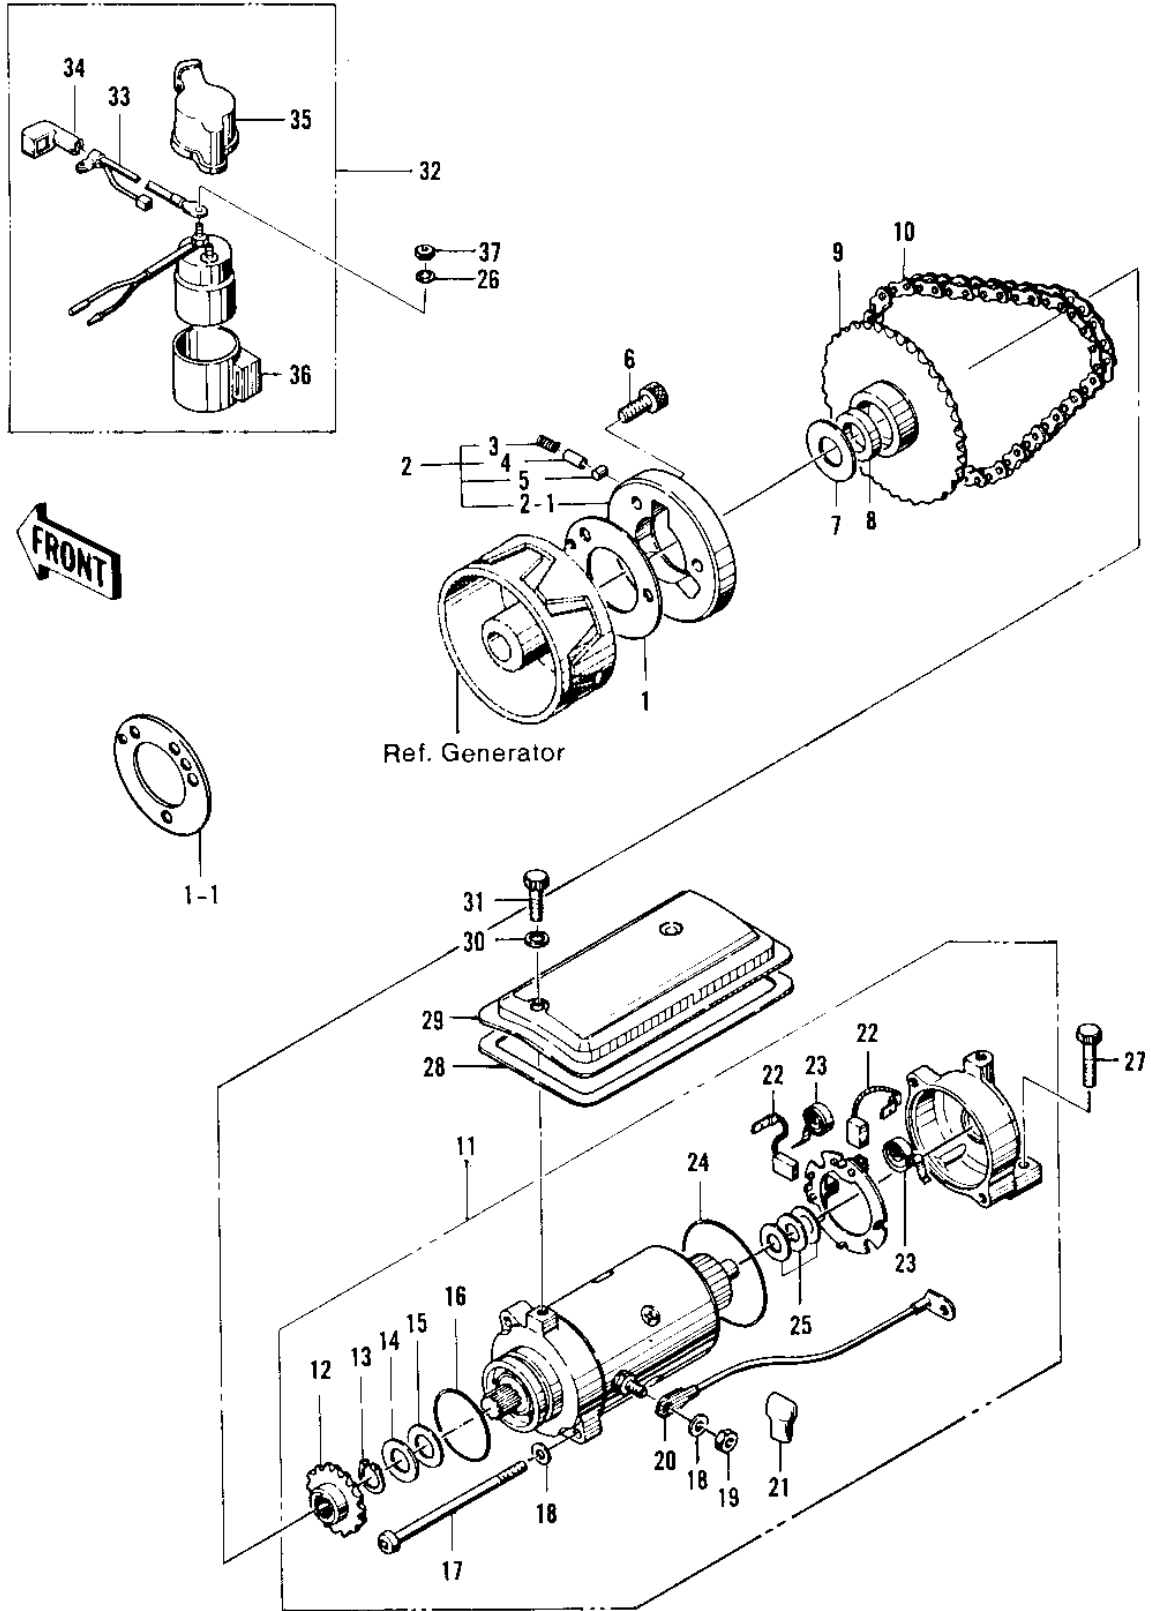

1978 KZ400-A2 PARTS DIAGRAM

STARTER MOTOR/STARTER CLUTCH

1978 KZ400-A2 PARTS LIST

STARTER MOTOR/STARTER CLUTCH

ITEM NAME	PART NUMBER	QUANTITY
WASHER,FREE WHEEL (Ref # 1)	92026-082	
PLATE,CLUTCH STARTER (Ref # 1-1)	92026-112	
CLUTCH ASSY,STARTER (Ref # 2)	13193-1001	
CLUTCH ASSY,STARTER (Ref # 2-1)	13193-1001	
SPRING (Ref # 3)	92081-110	
PIN (Ref # 4)	92043-087	
ROLLER (Ref # 5)	92122-004	
BOLT (Ref # 6)	120P0816	
WASHER,THRUST (Ref # 7)	92026-100	
OIL SEAL (Ref # 8)	92050-066	
GEAR STARTER CLUTCH (Ref # 9)	21170-001	
CHAIN,DYNAMO (Ref # 10)	92057-1009	
CHAIN,DYNAMO (Ref # 10)	92057-1009	
MOTOR ASSY,STARTER (Ref # 11)	21163-1011	
MOTOR ASSY,STARTER (Ref # 11)	21163-1011	
SPROCKET STARTNG MOT (Ref # 12)	21053-002	
CIRCLIP 14MM (Ref # 13)	480J1400	
WASHER,PLAIN,14MM (Ref # 14)	21025-008	
WASHER PLAIN 14MM (Ref # 15)	21025-009	
"0" RING,42.8MM (Ref # 16)	21027-005	
SCREW PAN HEAD 6X110 (Ref # 17)	220B06110	
WASHER SPRING 6MM (Ref # 18)	461F0600	
NUT 6MM (Ref # 19)	312B0600	
WIRE STRTER MOT LEAD (Ref # 20)	26010-035	
CAP,STARTING MOTOR (Ref # 21)	21017-020	
BRUSH CARBON (Ref # 22)	21039-004	
SPRING CARBON BRUSH (Ref # 23)	21040-004	
"0" RING,62MM (Ref # 24)	21027-006	
WASHER,PLAIN,9MM (Ref # 25)	21025-007	

1978 KZ400-A2 PARTS LIST

STARTER MOTOR/STARTER CLUTCH

ITEM NAME	PART NUMBER	QUANTITY
WASHER SPRING 6MM (Ref # 26)	461F0600	
BOLT-UPSET (Ref # 27)	112G0625	
GASKET START MOT COV (Ref # 28)	21166-002	
COVER STARTER MOTOR (Ref # 29)	21165-002	
WASHER,PLAIN,6MM (Ref # 30)	410D0600	
BOLT-FLANGED-SMALL (Ref # 31)	132E0612	
SWITCH ASSY,MAGNETIC (Ref # 32)	21164-006	
WIRE,LEAD,MAG SWITCH (Ref # 33)	26011-1027	
CAP,MAG SWTCH TERMNL (Ref # 34)	21017-021	
COVER MAGNETIC SWITCH (Ref # 35)	21141-004	
DAMPER MAG SWITCH SHK (Ref # 36)	21064-002	
NUT 6MM (Ref # 37)	311B0600	