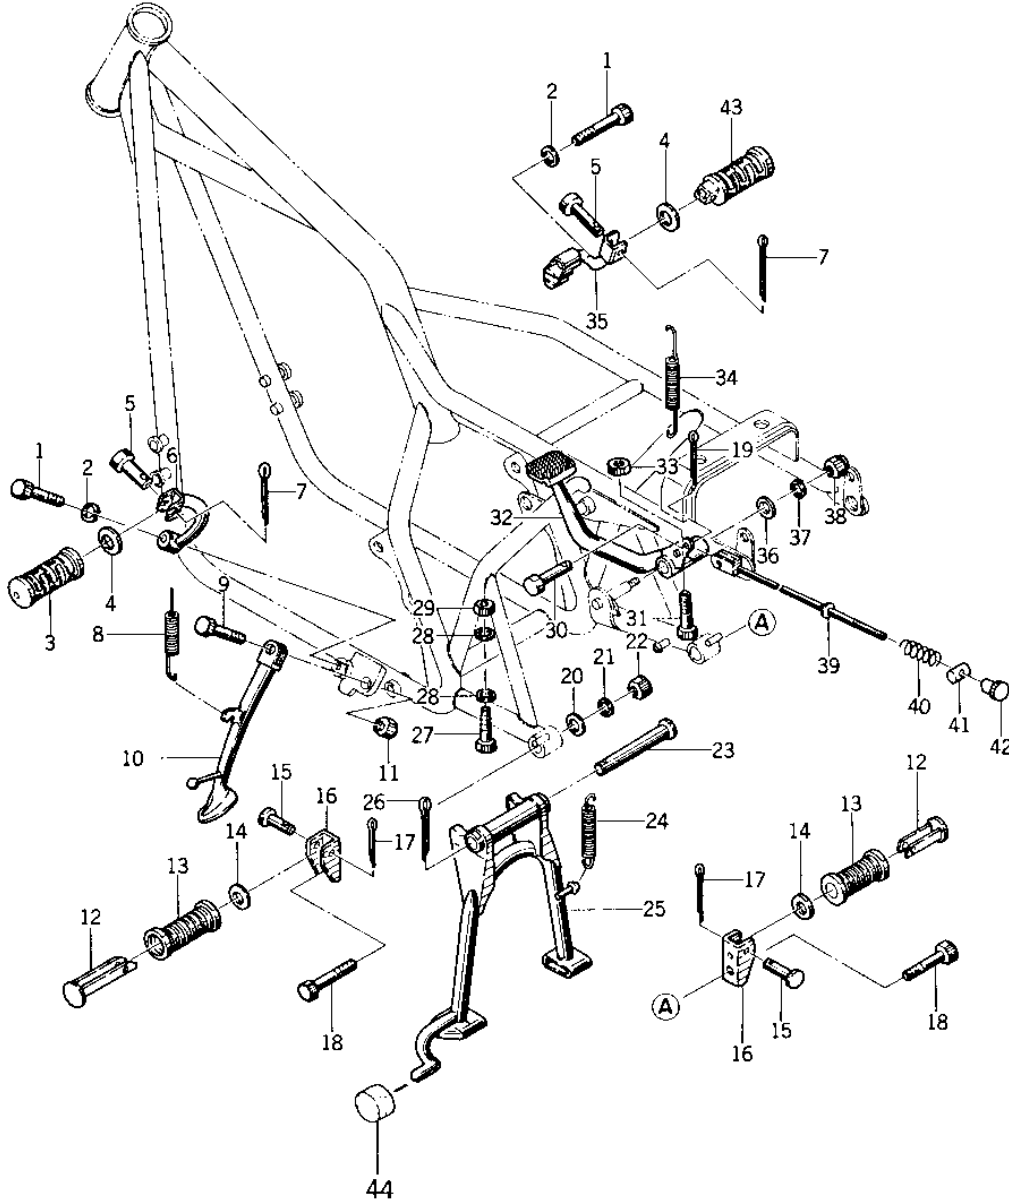

1978 KZ400-A2 PARTS DIAGRAM

FOOTRESTS/STANDS/BRAKE PEDAL

1978 KZ400-A2 PARTS LIST

FOOTRESTS/STANDS/BRAKE PEDAL

ITEM NAME	PART NUMBER	QUANTITY
BOLT-HEX HEAD,12X36 (Ref # 1)	113B1236A	
WASHER SPRING 12MM (Ref # 2)	461F1200	
BAR-FOOTREST,L.H (Ref # 3)	34028-011	
WASHER,PLAIN (Ref # 4)	92022-250	
PIN-FOOTREST BAR FIT (Ref # 5)	92043-080	
BRACKET,FOOTREST,L.H (Ref # 6)	34003-053	
PIN COTTER 2.5X16 (Ref # 7)	550D2516	
SPRING,SIDE STAND (Ref # 8)	34025-007	
BOLT, SIDE STAND FIT (Ref # 9)	92003-157	
STAND-SIDE (Ref # 10)	34024-048	
NUT 10MM (Ref # 11)	315B1000	
BAR-RR FOOTREST (OPT) (Ref # 12)	34028-009	
RUBBER,REAR FOOTREST (Ref # 13)	92076-024	
WASHER-PLAIN (OPT) (Ref # 14)	92022-199	
PIN (Ref # 15)	92043-1464	
BRACKET,STEP (Ref # 16)	32054-1021	
PIN,COTTER,2.0X12 (Ref # 17)	550D2012	
BOLT,HEX HEAD,10X56 (Ref # 18)	113B1056	
PIN COTTER 2.5X16 (Ref # 19)	550D2516	
WASHER PLAIN 10MM (Ref # 20)	410B1000	
WASHER SPRING 10MM (Ref # 21)	461F1000	
NUT,10MM (Ref # 22)	314B1000	
SHAFT,MAIN STAND (Ref # 23)	34019-015	
SPRING,MAIN STAND (Ref # 24)	34023-016	
STAND-MAIN (Ref # 25)	34011-053	
STAND-MAIN (Ref # 25)	34011-053	
PIN COTTER 3.0X30 (Ref # 26)	550D3030	
BOLT 6X35 (Ref # 27)	110R0635	
WASHER PLAIN 6MM (Ref # 28)	410B0600	

1978 KZ400-A2 PARTS LIST

FOOTRESTS/STANDS/BRAKE PEDAL

ITEM NAME	PART NUMBER	QUANTITY
NUT (Ref # 29)	92019-008	
PIN,BRAKE ROD FITTING (Ref # 30)	92043-090	
BOLT-UPSET (Ref # 31)	112G0625	
PEDAL,BRAKE (Ref # 32)	43001-064	
NUT 6MM (Ref # 33)	311B0600	
SPRING,BRAKE PEDAL (Ref # 34)	43005-029	
BRACKET,FOOTREST,R.H (Ref # 35)	34003-054	
WASHER,8.5X20X1.6 (Ref # 36)	92022-1561	
WASHER SPRING 8MM (Ref # 37)	461F0800	
NUT,CAP AND LOCK,8MM (Ref # 38)	92019-013	
ROD,BRAKE (Ref # 39)	43011-026	
SPRING,BRAKE ROD (Ref # 40)	43012-001	
PIN-BRAKE ROD (Ref # 41)	92043-065	
NUT-BRAKE ROD ADJUST (Ref # 42)	92015-042	
DAMPER RUBB-MAIN STND (Ref # 44)	92075-115	