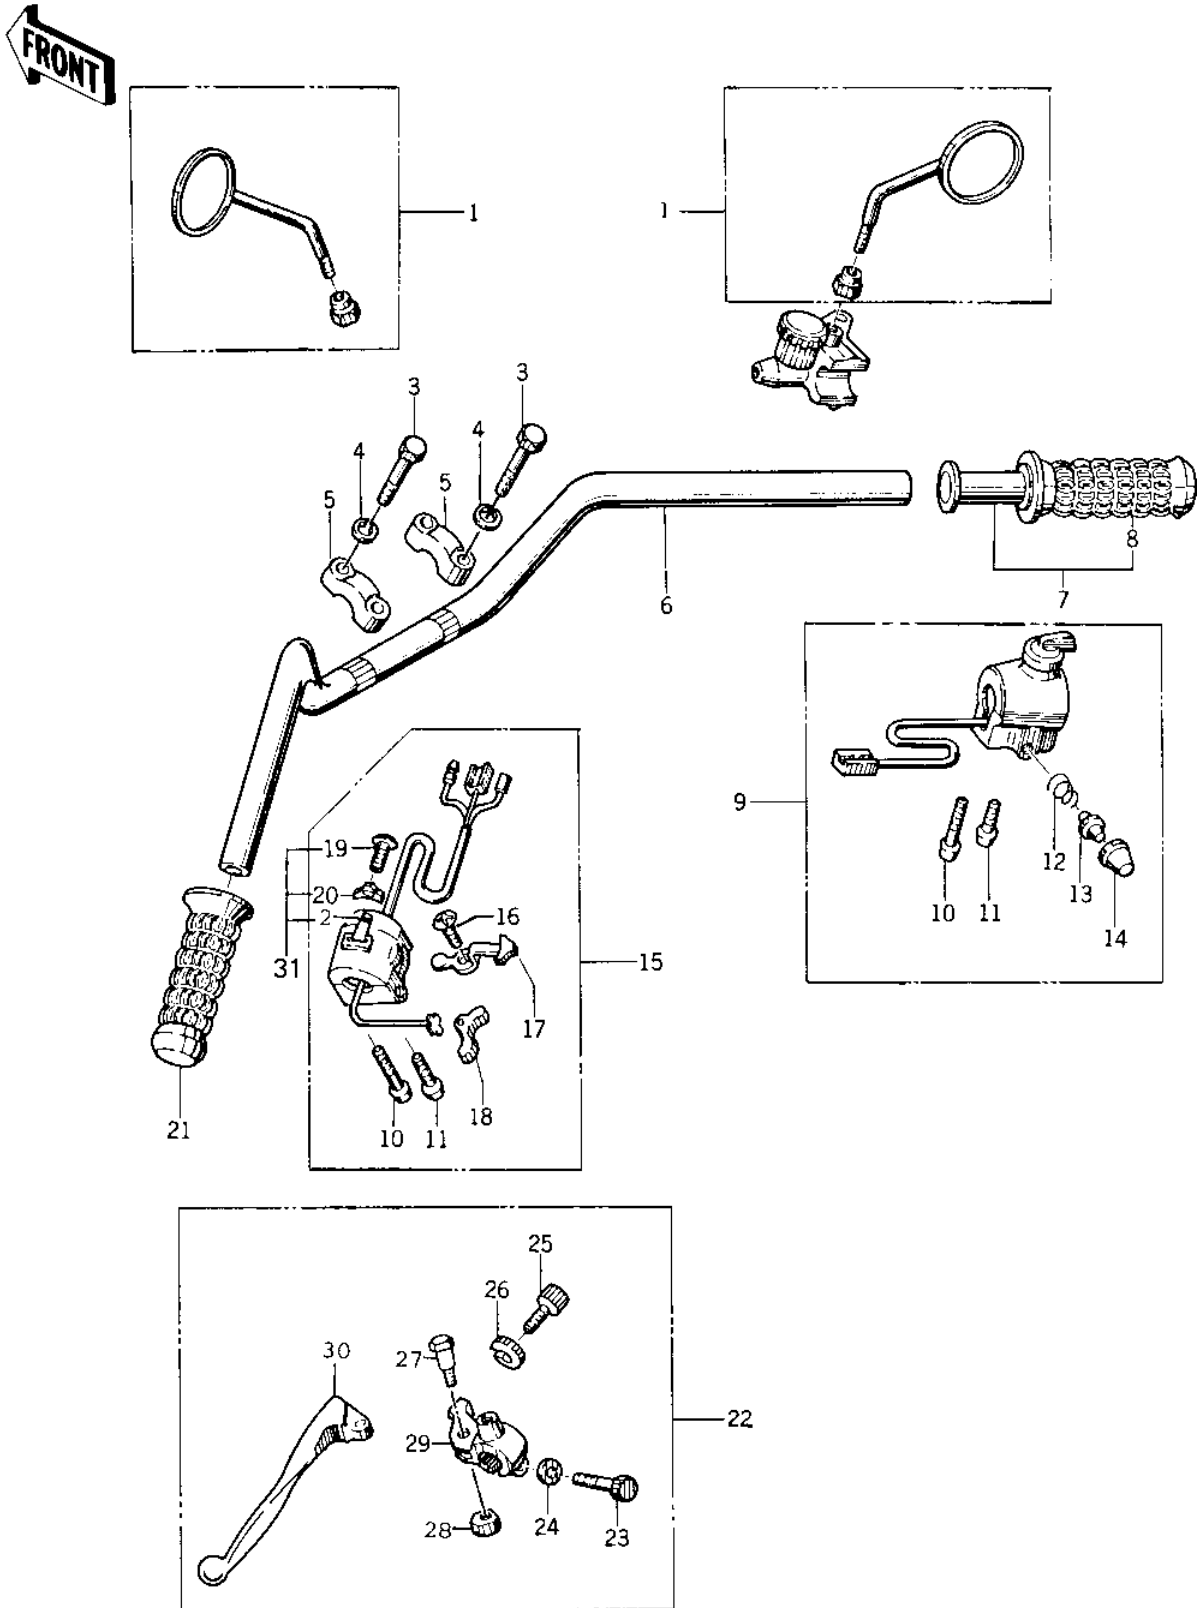

# 1978 KZ400-A2 PARTS DIAGRAM

# 1978 KZ400-A2 PARTS LIST

## HANDLEBAR

ITEM NAME	PART NUMBER	QUANTITY
MIRROR-ASSY,LH&RH (Ref # 1)	56001-5008	
SWITCH,L.H (Ref # 2)	46089-014	
BOLT 8X38 (Ref # 3)	92001-1405	
BOLT 8X38 (Ref # 3)	92001-1405	
WASHER SPRING 8MM (Ref # 4)	461F0800	
HOLDER-HANDLEBAR (Ref # 5)	46012-008	
HANDLEBAR (Ref # 6)	46003-034	
GRIP ASSY,THROTTLE (Ref # 7)	46019-038	
RUBBER,R.H GRIP (Ref # 8)	46061-018	
HOUSING ASSY,R.H (Ref # 9)	46091-1039	
HOUSING ASSY,R.H (Ref # 9)	46091-1039	
SCREW-PAN-CROS (Ref # 10)	220B0535	
SCREW PAN HEAD 5X30 (Ref # 11)	220B0530	
SWITCH ASSY,HORN BUTN (Ref # 12)	27010-1009	
SWITCH ASSY,HORN BUTN (Ref # 13)	27010-1009	
SWITCH ASSY,HORN BUTN (Ref # 13)	27010-1009	
SWITCH ASSY,HORN BUTN (Ref # 14)	27010-1009	
HOUSING ASSY,CONT,L.H (Ref # 15)	46091-1079	
HOUSING ASSY,CONT,L.H (Ref # 15)	46091-1079	
SCREW CNTSNK HD 3X8 (Ref # 16)	221B0308A	
KNOB,LIGHTING SW L.H (Ref # 17)	46043-005	
BUTTON, HORN PUSH (Ref # 18)	46028-006	
SCREW PAN HEAD 3X5 (Ref # 19)	220B0305A	
KNOB,LIGHTING SW L.H (Ref # 20)	46044-013	
RUBBER,L.H GRIP (Ref # 21)	46075-028	
LEVER ASSY,CLUTCH (Ref # 22)	46076-052	
BOLT 6X22 (Ref # 23)	112B0622	
WASHER PLAIN 6MM (Ref # 24)	411B0600	
SCREW CABLE ADJUST (Ref # 25)	46055-003	

## HANDLEBAR

ITEM NAME	PART NUMBER	QUANTITY
SCREW,CABLE ADJUSTER (Ref # 25)	92009-1022	
NUT,CABLE ADJUST NUT (Ref # 26)	46056-007	
BOLT,HEX HEAD (Ref # 27)	92007-047	
NUT (Ref # 28)	92019-008	
NUT,LOCK 6MM (Ref # 28)	92017-014	
HOLDER,CLUTCH LEVER (Ref # 29)	46094-017	
LEVER,CLUTCH (Ref # 30)	46092-023	
L.H GRIP SWITCH KIT (Ref # 31)	99990-530	