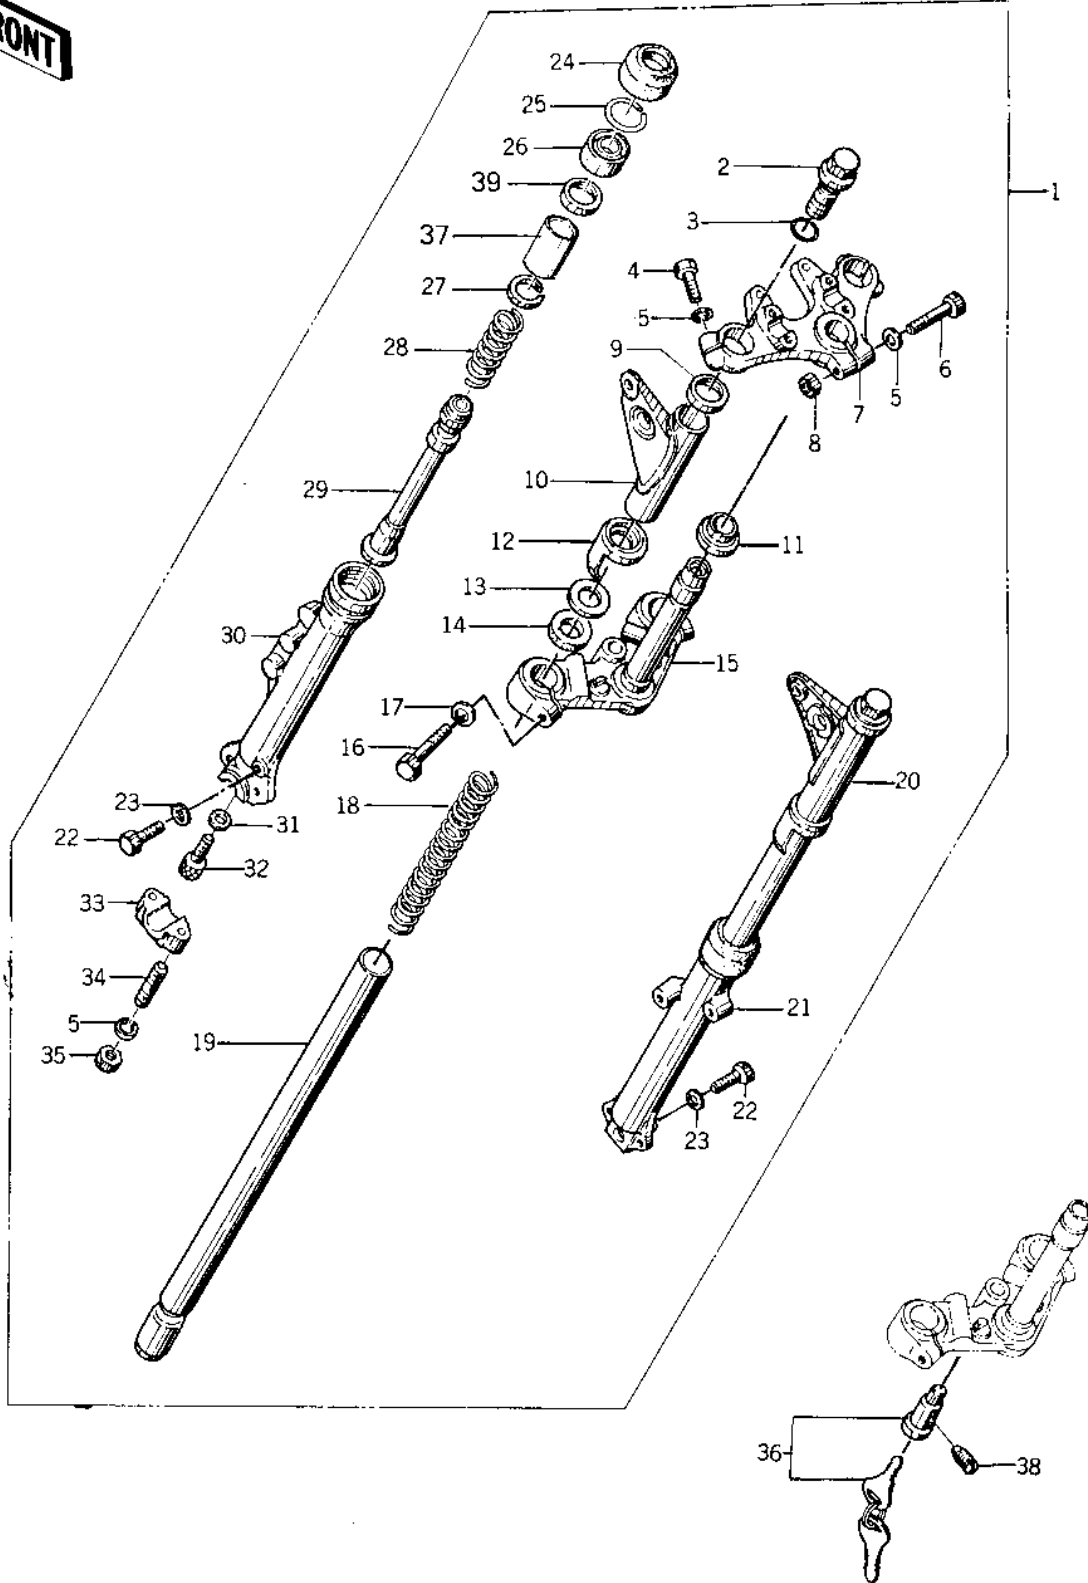

1977 KZ400-A1 PARTS DIAGRAM

FRONT FORK

1977 KZ400-A1 PARTS LIST

FRONT FORK

ITEM NAME	PART NUMBER	QUANTITY
FORK-FRONT (Ref # 1)	44001-201	1
BOLT, FORK TOP (Ref # 2)	44032-012	2
"O" RING,FORK TOP BLT (Ref # 3)	44046-023	2
BOLT,HEX HEAD,8X40 (Ref # 4)	92001-1063	2
WASHER SPRING 8MM (Ref # 5)	461F0800	5
BOLT-HEX HEAD,8X55 (Ref # 6)	44041-038	1
HEAD, STEERING STEM (Ref # 7)	44039-064	1
NUT,LOCK,8MM (Ref # 8)	92015-1124	1
CAP,FORK COVER (Ref # 9)	44064-026	2
COVER,L.H FORK (Ref # 10)	44033-080	1
CONE STRNG STEM BERNG (Ref # 11)	92047-006	1
CAP, FORK COVER (Ref # 12)	44064-021	2
WASHER,FORK COVER (Ref # 13)	92022-297	2
DAMPER RUBBER,FK COV (Ref # 14)	92075-240	2
STEM, STEERING (Ref # 15)	44037-077	1
BOLT,10X50 (Ref # 16)	92001-1007	2
WASHER SPRING 10MM (Ref # 17)	461F1000	2
SPRING, FORK (Ref # 18)	44026-061	2
TUBE,FORK INNER (Ref # 19)	44013-1001	2
COVER,R.H FORK (Ref # 20)	44034-080	1
TUBE,RH,FORK OUTER (Ref # 21)	44006-1002	1
BOLT HEX HEAD 6X8 (Ref # 22)	110B0608	2
GASKET,DRAIN PLUG (Ref # 23)	44045-047	2
DUST SHIELD,FORK (Ref # 24)	92093-1063	2
RING,OIL SEAL STOPER (Ref # 25)	44043-057	2
OIL SEAL,FORK (Ref # 26)	92049-1077	2
RING, PISTON (Ref # 27)	44025-003	2
SPRING,FORK SHORT (Ref # 28)	44026-1001	2
CYLINDER-FORK (Ref # 29)	44022-035	2

1977 KZ400-A1 PARTS LIST

FRONT FORK

ITEM NAME	PART NUMBER	QUANTITY
TUBE,LH,FORK OUTER (Ref # 30)	44005-1002	1
GASKET,FORK CYL BOLT (Ref # 31)	44045-051	2
BOLT,FORK CYLINDER (Ref # 32)	44041-078	2
HOLDER, FRONT AXLE (Ref # 33)	44063-010	1
STUD 8X30 (Ref # 34)	172G0830	2
NUT,LOCK,8MM (Ref # 35)	92017-013	2
LOCK ASSY,STEERING (Ref # 36)	27016-043	1
BUSHING,FORK (Ref # 37)	44065-1001	2
SCREW,SEAT LOCK (Ref # 38)	92014-016	1
SPACER,FORK (Ref # 39)	92026-1005	2