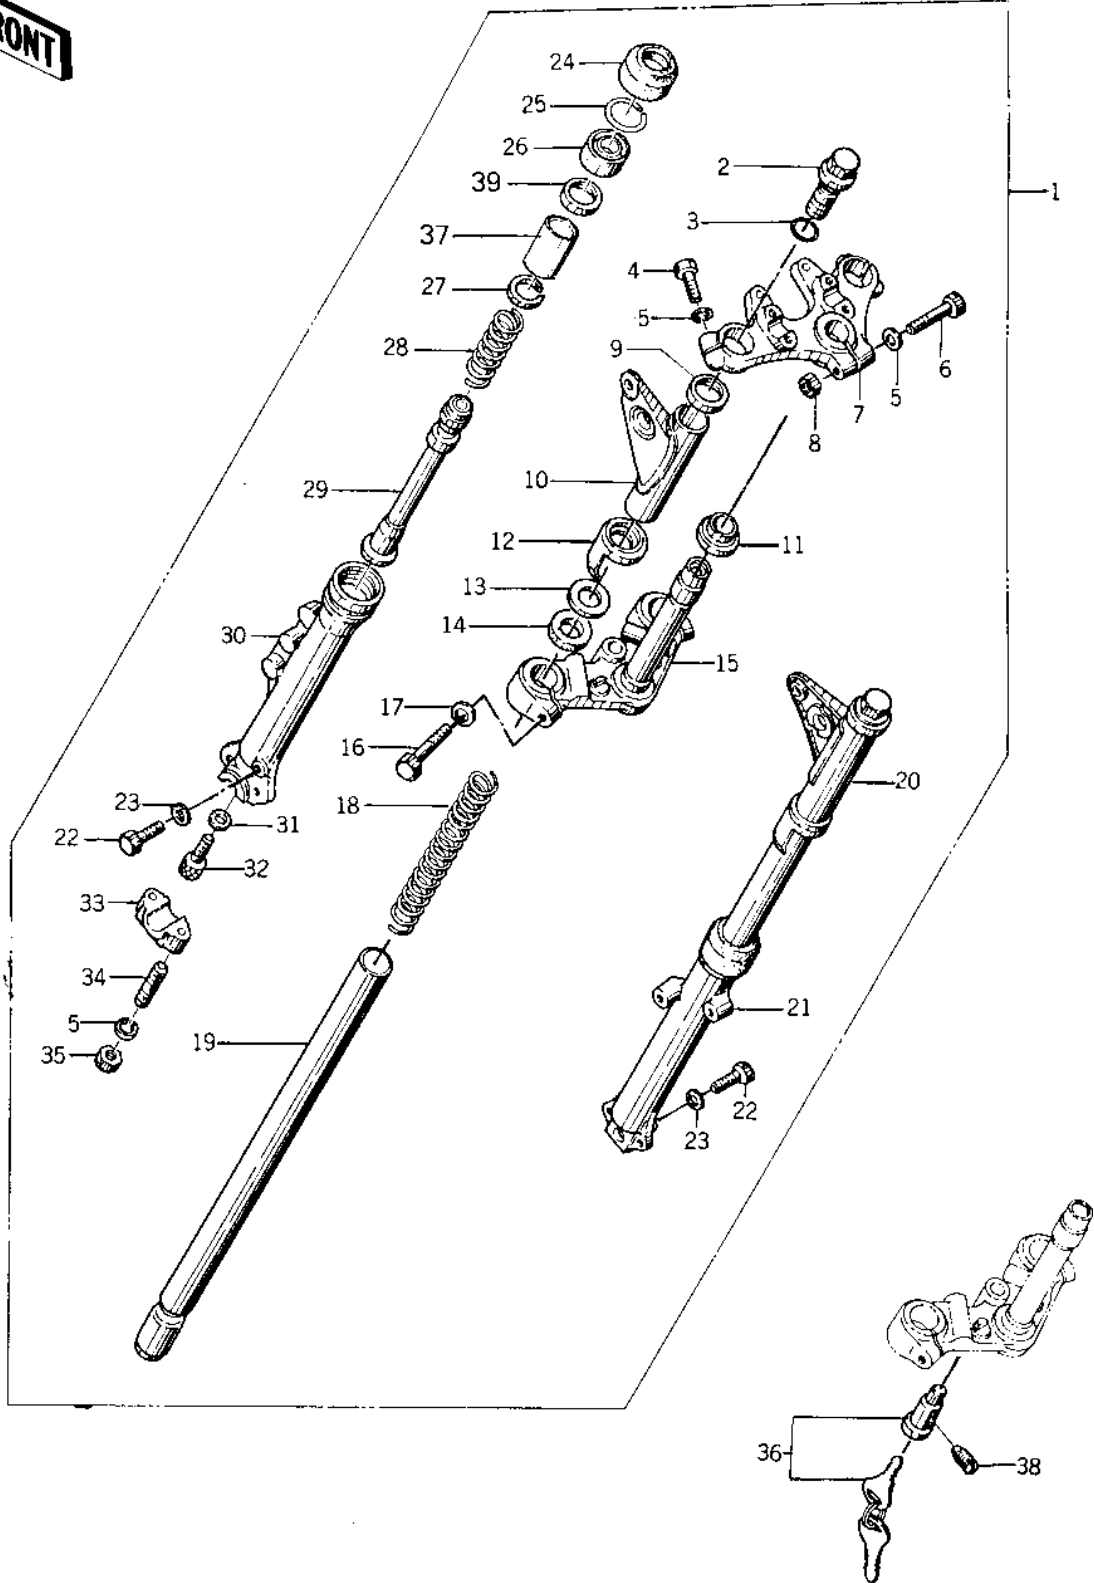

# 1978 KZ400-A2 PARTS DIAGRAM

## FRONT FORK

## FRONT FORK

ITEM NAME	PART NUMBER	QUANTITY
FORK-FRONT (Ref # 1)	44001-201	
BOLT, FORK TOP (Ref # 2)	44032-012	
"O" RING,FORK TOP BLT (Ref # 3)	44046-023	
BOLT,HEX HEAD,8X40 (Ref # 4)	92001-1063	
WASHER SPRING 8MM (Ref # 5)	461F0800	
BOLT-HEX HEAD,8X55 (Ref # 6)	44041-038	
HEAD, STEERING STEM (Ref # 7)	44039-064	
NUT,LOCK,8MM (Ref # 8)	92015-1124	
CAP,FORK COVER (Ref # 9)	44064-026	
COVER,L.H FORK (Ref # 10)	44033-080	
CONE STRNG STEM BERNG (Ref # 11)	92047-006	
CAP, FORK COVER (Ref # 12)	44064-021	
WASHER,FORK COVER (Ref # 13)	92022-297	
DAMPER RUBBER,FK COV (Ref # 14)	92075-240	
STEM, STEERING (Ref # 15)	44037-077	
BOLT,10X50 (Ref # 16)	92001-1007	
WASHER SPRING 10MM (Ref # 17)	461F1000	
SPRING, FORK (Ref # 18)	44026-061	
TUBE,FORK INNER (Ref # 19)	44013-1001	
COVER,R.H FORK (Ref # 20)	44034-080	
TUBE,RH,FORK OUTER (Ref # 21)	44006-1002	
BOLT HEX HEAD 6X8 (Ref # 22)	110B0608	
GASKET,DRAIN PLUG (Ref # 23)	44045-047	
DUST SHIELD,FORK (Ref # 24)	92093-1063	
RING,OIL SEAL STOPER (Ref # 25)	44043-057	
OIL SEAL,FORK (Ref # 26)	92049-1077	
RING, PISTON (Ref # 27)	44025-003	
SPRING,FORK SHORT (Ref # 28)	44026-1001	
CYLINDER-FORK (Ref # 29)	44022-035	

### FRONT FORK

ITEM NAME	PART NUMBER	QUANTITY
TUBE,LH,FORK OUTER (Ref # 30)	44005-1002	
GASKET,FORK CYL BOLT (Ref # 31)	44045-051	
BOLT,FORK CYLINDER (Ref # 32)	44041-078	
HOLDER, FRONT AXLE (Ref # 33)	44063-010	
STUD 8X30 (Ref # 34)	172G0830	
NUT,LOCK,8MM (Ref # 35)	92017-013	
LOCK ASSY,STEERING (Ref # 36)	27016-043	
BUSHING,FORK (Ref # 37)	44065-1001	
SCREW,SEAT LOCK (Ref # 38)	92014-016	
SPACER,FORK (Ref # 39)	92026-1005	