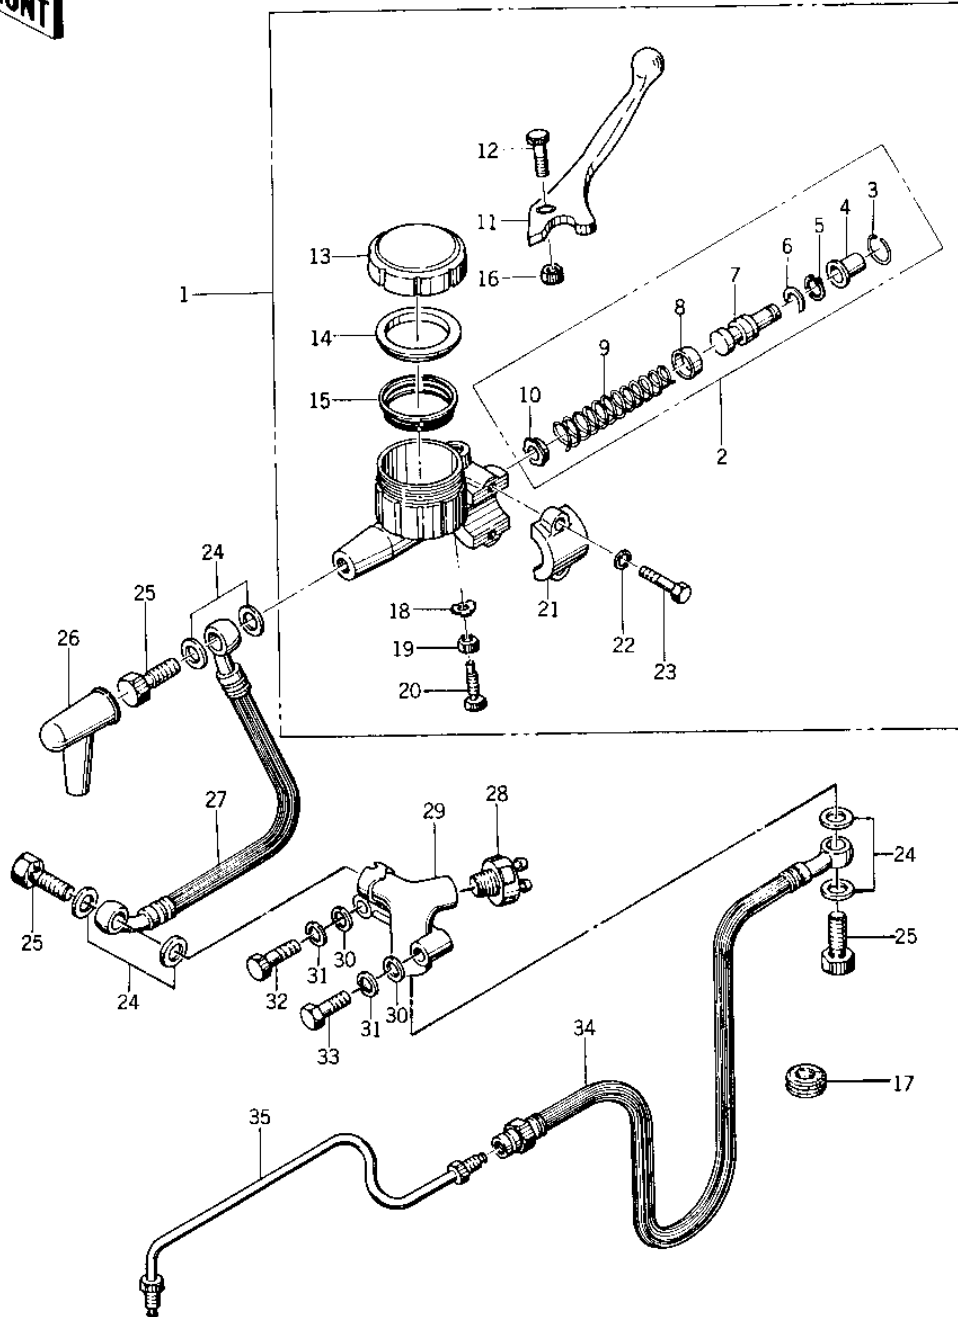

1978 KZ400-A2 PARTS DIAGRAM

FRONT MASTER CYLINDER

1978 KZ400-A2 PARTS LIST

FRONT MASTER CYLINDER

ITEM NAME	PART NUMBER	QUANTITY
CYLINDER ASSY,MASTER (Ref # 1)	43015-032	
CYLINDER ASSY,MASTER (Ref # 1)	43015-032	
REPAIR SET-MASTER CYL (Ref # 2)	43073-001	
STOPPER-BOOTS (Ref # 3)	43025-001	
BOOTS (Ref # 4)	43024-001	
CIRCLIP,18MM (Ref # 5)	481J1800	
STOPPER-PISTON (Ref # 6)	43022-001	
PISTON ASSY (Ref # 7)	43072-001	
CUP-PRIMARY (Ref # 8)	43019-001	
SPRING ASSY-RETURN (Ref # 9)	43018-001	
VALVE ASSY-CHECK (Ref # 10)	43017-001	
LEVER,FRONT BRAKE (Ref # 11)	43029-003	
BOLT (Ref # 12)	43033-004	
CAP,OIL CUP (Ref # 13)	43026-003	
PLATE-MASTER CYLINDER (Ref # 14)	43027-001	
DIAPHRAGM (Ref # 15)	43028-001	
NUT,6MM (Ref # 16)	312N0600	
GROMMET-HOSE BRACKET (Ref # 17)	43064-001	
WASHER,LOCK (Ref # 18)	43031-001	
NUT,8MM (Ref # 19)	314N0800	
BOLT,LEVER ADJUSTING (Ref # 20)	43030-003	
HOLDER-MASTER CYL (Ref # 21)	43034-001	
WASHER PLAIN 6MM (Ref # 22)	411B0600	
BOLT HEX HEAD 6X25 (Ref # 23)	110N0625	
WASHER-OIL BOLT (Ref # 24)	43067-001	
BOLT,OIL,L=23 (Ref # 25)	92002-1888	
BOOT,DUST (Ref # 26)	49006-1041	
BOOT,DUST (Ref # 26)	49006-1041	
HOSE,CYLINDER BRAKE (Ref # 27)	43059-019	

1978 KZ400-A2 PARTS LIST

FRONT MASTER CYLINDER

ITEM NAME	PART NUMBER	QUANTITY
SWITCH-FRONT BRAKE (Ref # 28)	43065-001	
JOINT,THREE WAY (Ref # 29)	43061-002	
WASHER PLAIN 6MM (Ref # 30)	411B0600	
WASHER SPRING 6MM (Ref # 31)	461F0600	
BOLT 6X22 (Ref # 32)	112B0622	
BOLT-HEX HEAD,6X32 (Ref # 33)	110N0632	
HOSE,CALIPER BRAKE (Ref # 34)	43059-020	
PIPE,BRIDGE (Ref # 35)	43060-018	