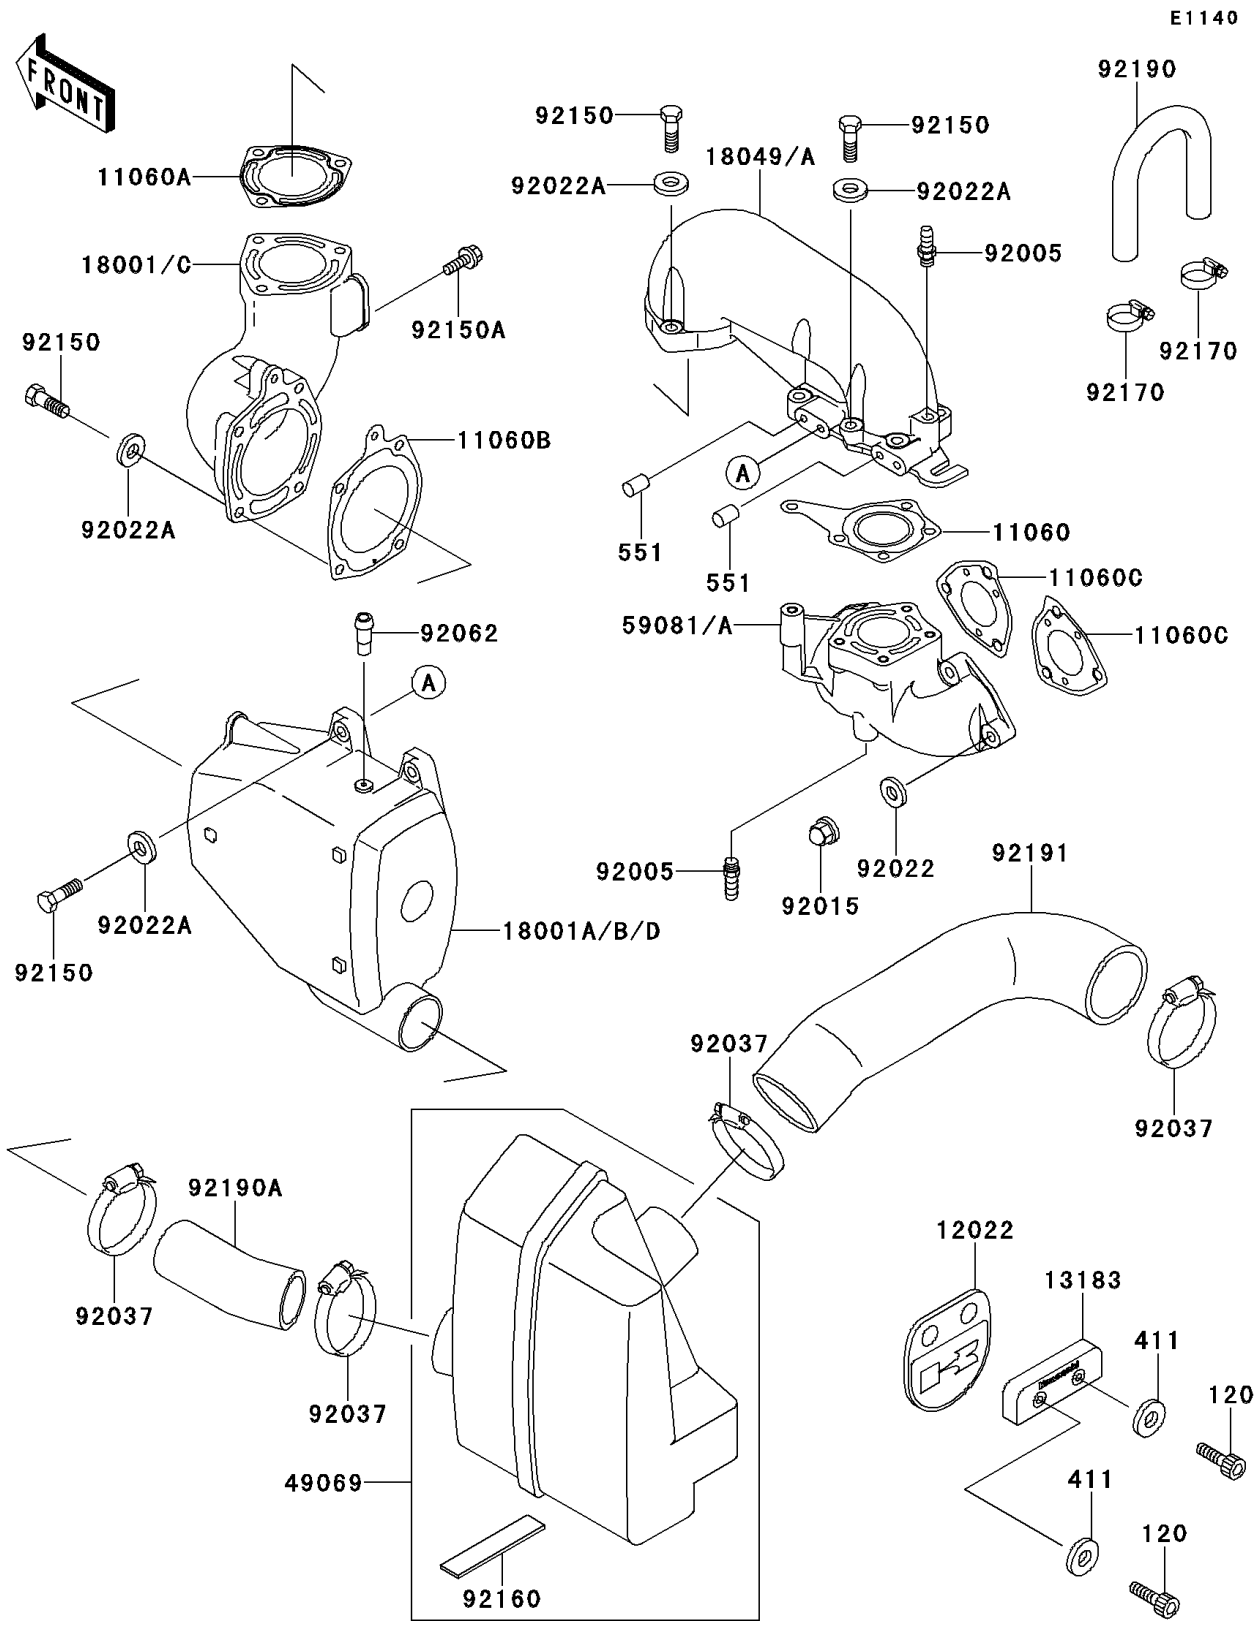

# 1996 750 SXi PARTS DIAGRAM

Muffler(s)

# 1996 750 SXi PARTS LIST

## Muffler(s)

ITEM NAME	PART NUMBER	QUANTITY
BOLT-SOCKET,6X20 (Ref # 120)	120R0620	2
WASHER-PLAIN,6MM (Ref # 411)	411S0600	2
PIN-DOWEL (Ref # 551)	551R0812	2
GASKET,EXHAUST (Ref # 11060)	11060-3712	1
GASKET,MUFFLER,FR (Ref # 11060A)	11060-3713	1
GASKET,MUFFLER CHAMBER (Ref # 11060B)	11060-3714	1
GASKET,EXHAUST MANIFOLD (Ref # 11060C)	11060-3759	2
VALVE-REED (Ref # 12022)	12022-3706	1
PLATE (Ref # 13183)	13183-3817	1
MUFFLER (Ref # 18001B)	18001-3763	1
MUFFLER,FR (Ref # 18001C)	18001-3764	1
PIPE-EXHAUST (Ref # 18049A)	18049-3762	1
MUFFLER-ASSY,WATER (Ref # 49069)	49069-3705	1
MANIFOLD-EXHAUST (Ref # 59081A)	59081-3723	1
FITTING,HOSE (Ref # 92005)	92005-3712	2
NUT,CAP,8MM (Ref # 92015)	92015-1371	6
WASHER,8.2X18X1.5 (Ref # 92022)	92022-1964	6
WASHER,8.2X18X1.5 (Ref # 92022A)	92022-3743	16
CLAMP (Ref # 92037)	92037-3009	4
NOZZLE (Ref # 92062)	92062-3705	1
BOLT,8X35 (Ref # 92150)	92150-3833	14
BOLT,8X16 (Ref # 92150A)	92150-3846	2
DAMPER (Ref # 92160)	92160-3793	1
CLAMP (Ref # 92170)	92170-3718	2
TUBE,HEAD-EXHAUST PIPE (Ref # 92190)	92190-3829	1
TUBE (Ref # 92190A)	92190-3978	1
TUBE,WATER MUFFLER-BULKHEAD (Ref # 92191)	92191-3721	1