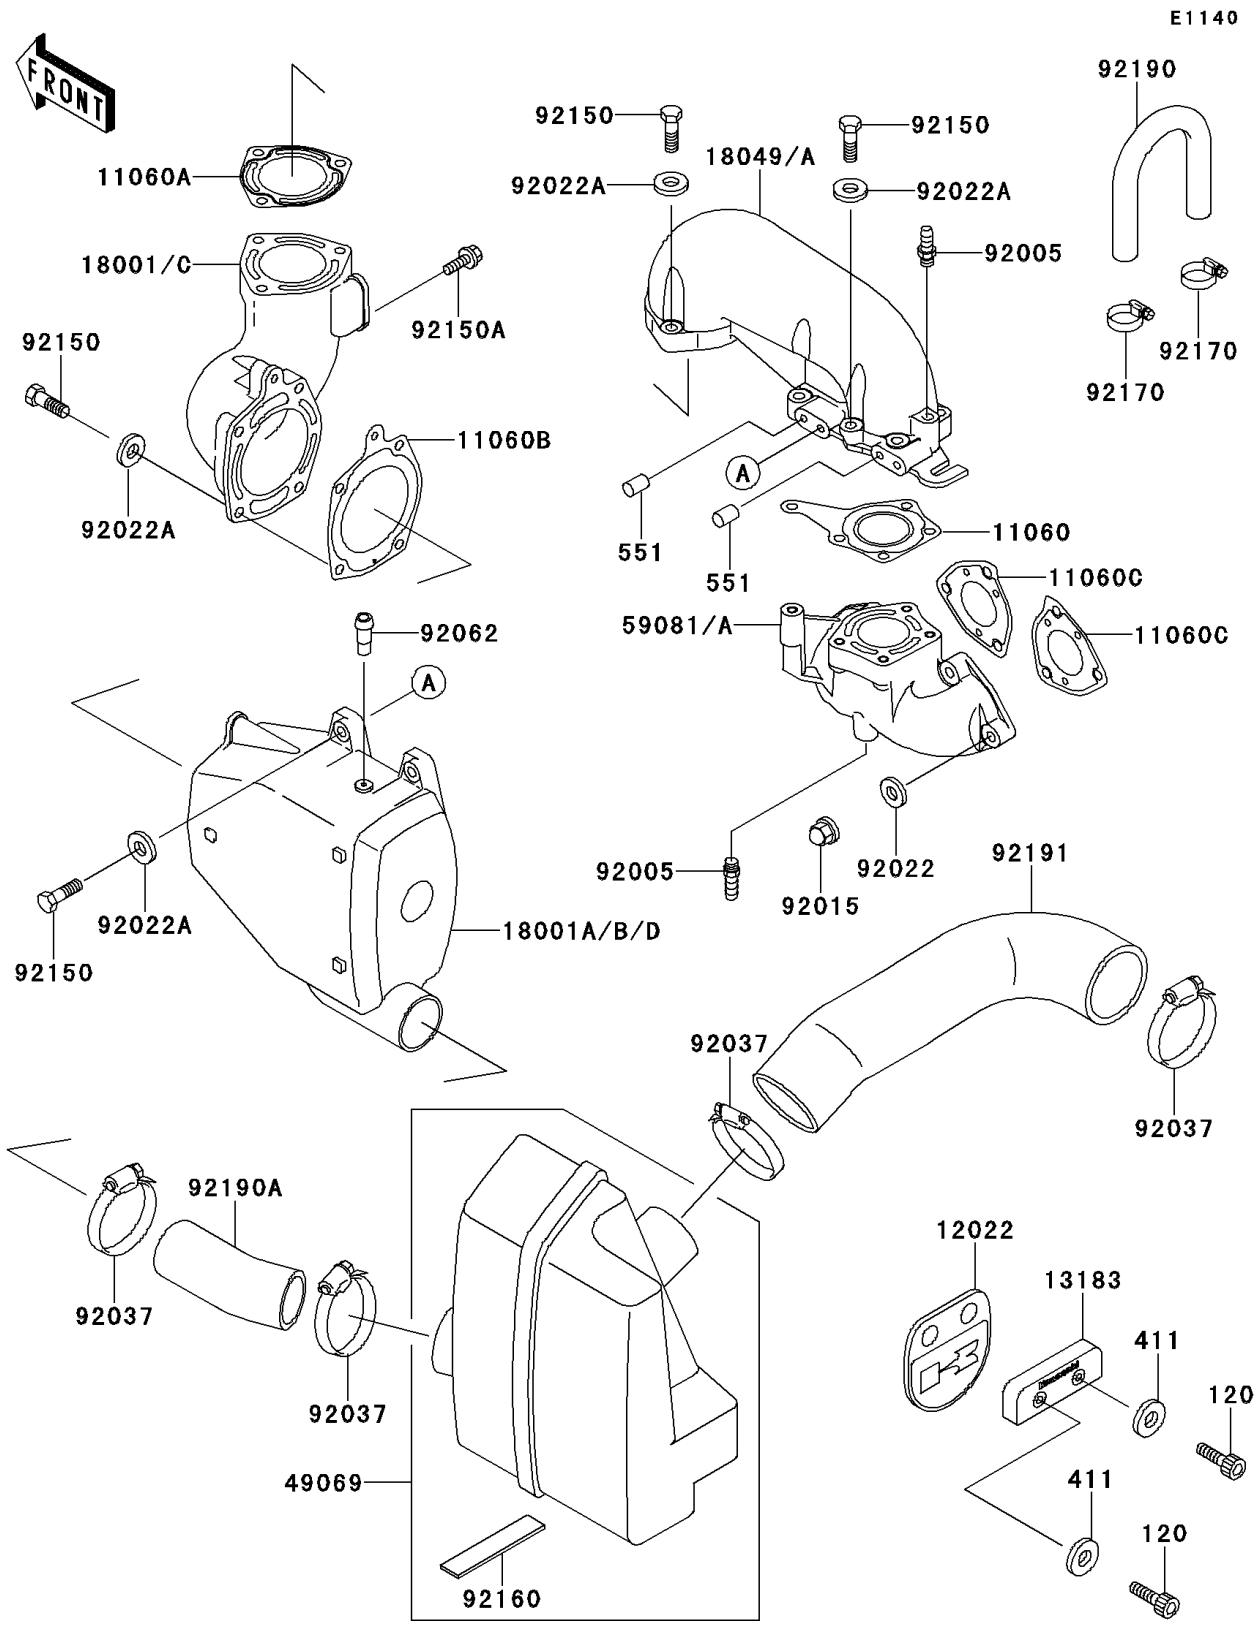

# 1997 750 SXi (Canada Only) PARTS DIAGRAM

Muffler(s)

# 1997 750 SXi (Canada Only) PARTS LIST

## Muffler(s)

ITEM NAME	PART NUMBER	QUANTITY
BOLT-SOCKET,6X20 (Ref # 120)	120R0620	2
WASHER-PLAIN,6MM (Ref # 411)	411S0600	2
PIN-DOWEL (Ref # 551)	551R0812	2
GASKET,EXHAUST (Ref # 11060)	11060-3712	1
GASKET,MUFFLER,FR (Ref # 11060A)	11060-3713	1
GASKET,MUFFLER CHAMBER (Ref # 11060B)	11060-3714	1
GASKET,EXHAUST MANIFOLD (Ref # 11060C)	11060-3759	2
VALVE-REED (Ref # 12022)	12022-3706	1
PLATE (Ref # 13183)	13183-3817	1
MUFFLER,FR (Ref # 18001C)	18001-3764	1
MUFFLER (Ref # 18001D)	18001-3768	1
PIPE-EXHAUST (Ref # 18049A)	18049-3762	1
MUFFLER-ASSY,WATER (Ref # 49069)	49069-3705	1
MANIFOLD-EXHAUST (Ref # 59081A)	59081-3723	1
FITTING,HOSE (Ref # 92005)	92005-3712	2
NUT,CAP,8MM (Ref # 92015)	92015-1371	6
WASHER,8.2X18X1.5 (Ref # 92022)	92022-1964	6
WASHER,8.2X18X1.5 (Ref # 92022A)	92022-3743	16
CLAMP (Ref # 92037)	92037-3009	4
NOZZLE (Ref # 92062)	92062-3705	1
BOLT,8X35 (Ref # 92150)	92150-3833	14
BOLT,8X16 (Ref # 92150A)	92150-3846	2
DAMPER (Ref # 92160)	92160-3793	1
CLAMP (Ref # 92170)	92170-3718	2
TUBE,HEAD-EXHAUST PIPE (Ref # 92190)	92190-3829	1
TUBE (Ref # 92190A)	92190-3978	1
TUBE,WATER MUFFLER-BULKHEAD (Ref # 92191)	92191-3721	1