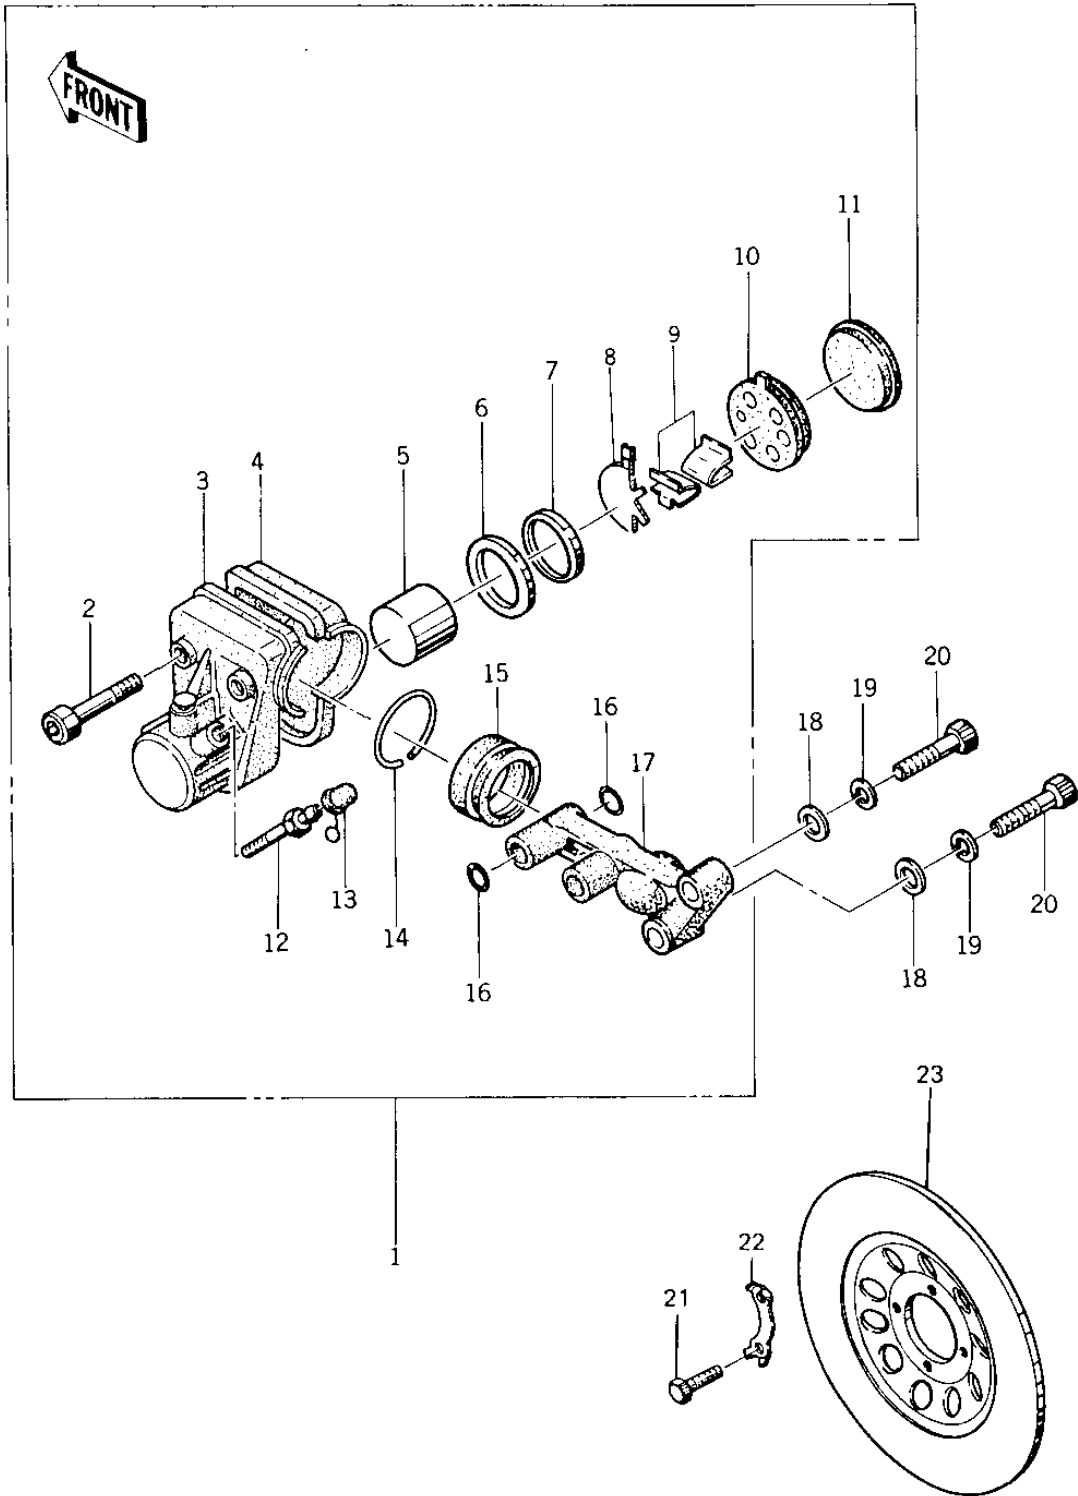

1978 KZ400-A2 PARTS DIAGRAM

FRONT BRAKE

1978 KZ400-A2 PARTS LIST

FRONT BRAKE

ITEM NAME	PART NUMBER	QUANTITY
CALLIPER ASSY (Ref # 1)	43041-016	
SHAFT (Ref # 2)	43045-005	
CALLIPER,A (Ref # 3)	43042-007	
CALLIPER,B (Ref # 4)	43043-005	
PISTON,CALIPER (Ref # 5)	43048-005	
RING,PISTON SEAL (Ref # 6)	43049-004	
SEAL (Ref # 7)	43083-002	
SHIM (Ref # 8)	43076-003	
CLIP,PAD (Ref # 9)	43084-002	
PAD A (Ref # 10)	43050-004	
PAD B (Ref # 11)	43051-003	
CAP,BREEDER (Ref # 12)	43057-004	
BREEDER (Ref # 13)	43056-004	
RING,DUST SEAL (Ref # 14)	43058-003	
DUST SEAL (Ref # 15)	43052-004	
"O" RING (Ref # 16)	43053-004	
HOLDER,CALLIPER (Ref # 17)	43044-010	
WASHER PLAIN 10MM (Ref # 18)	410B1000	
WASHER SPRING 10MM (Ref # 19)	461F1000	
BOLT,HEX HEAD,10X57 (Ref # 20)	92007-044	
BOLT, HEX HEAD, 8X25 (Ref # 21)	92001-141	
WASHER-LOCK (Ref # 22)	92088-016	
DISC PLATE,FRONT BRK (Ref # 23)	41080-004	