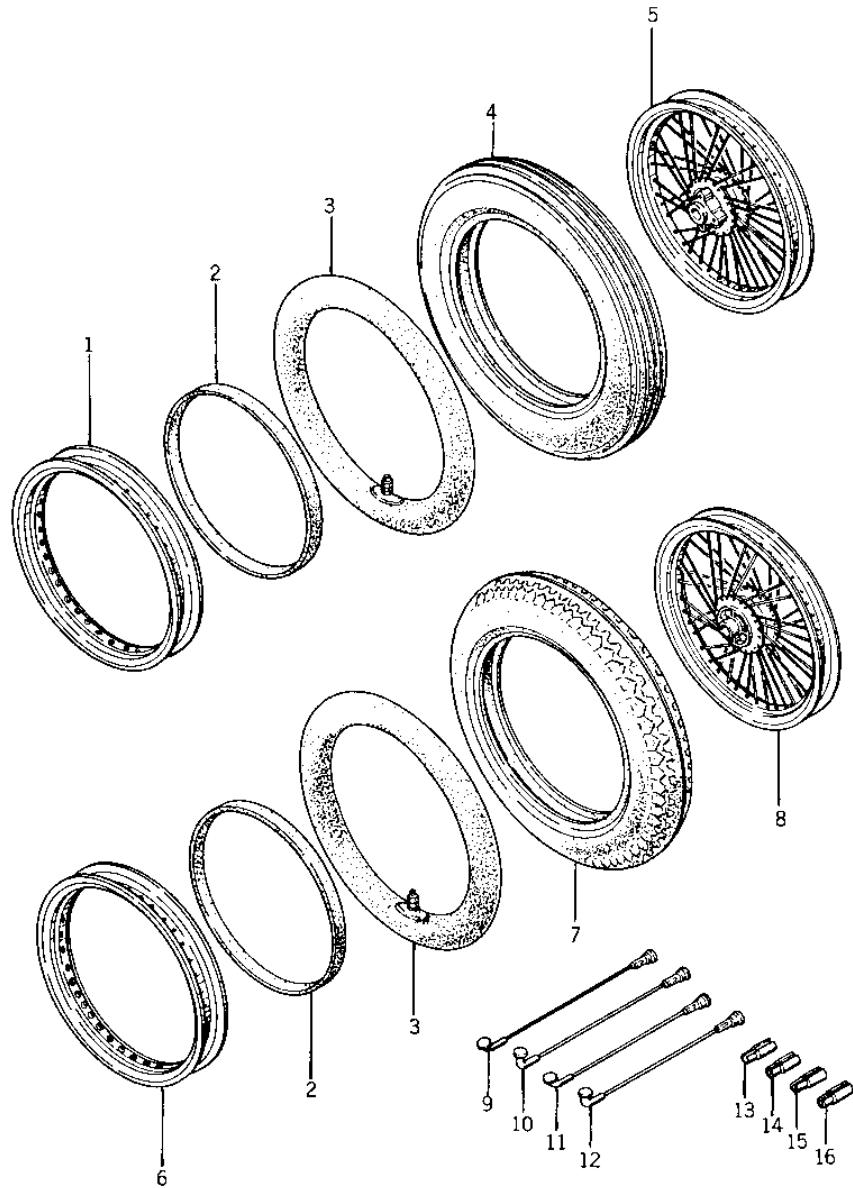

1978 KZ400-A2 PARTS DIAGRAM

WHEELS/TIRES

1978 KZ400-A2 PARTS LIST

WHEELS/TIRES

ITEM NAME	PART NUMBER	QUANTITY
RIM,1.85BX18 (Ref # 1)	41025-075	
BAND,RIM,4.00/5.10-18 (Ref # 2)	41023-1006	
BAND,RIM,4.00/5.10-18 (Ref # 2)	41023-1006	
TUBE 300/325/360-18 (Ref # 3)	41022-028	
TIRE 325S-18 Y984C F (Ref # 4)	41002-1011	
WHEEL ASSY,FRONT (Ref # 5)	41074-045	
RIM,1.85BX18W (Ref # 6)	41025-053	
TIRE 350S-18 Y987C R (Ref # 7)	41002-1012	
WHEEL ASSY,REAR (Ref # 8)	42048-031	
SPOKE-ASY,FR INNER (Ref # 9)	41027-054	
SPOKE-ASY,FR OUTER (Ref # 10)	41028-054	
SPOKE-ASY,RR INNER (Ref # 11)	41027-046	
SPOKE-ASY,RR OUTER (Ref # 12)	41028-045	
WEIGHT,BALANCE,10G (Ref # 13)	41075-1007	
WEIGHT,BALANCE,10G (Ref # 13)	41075-1007	
WEIGHT,BALANCE,20G (Ref # 14)	41075-1008	
WEIGHT,BALANCE,20G (Ref # 14)	41075-1008	
WEIGHT,BALANCE,30G (Ref # 15)	41075-1009	
WEIGHT,BALANCE,30G (Ref # 15)	41075-1009	
WEIGHT,BALANCE,5G (Ref # 16)	41075-1010	
WEIGHT,BALANCE,5G (Ref # 16)	41075-1010	