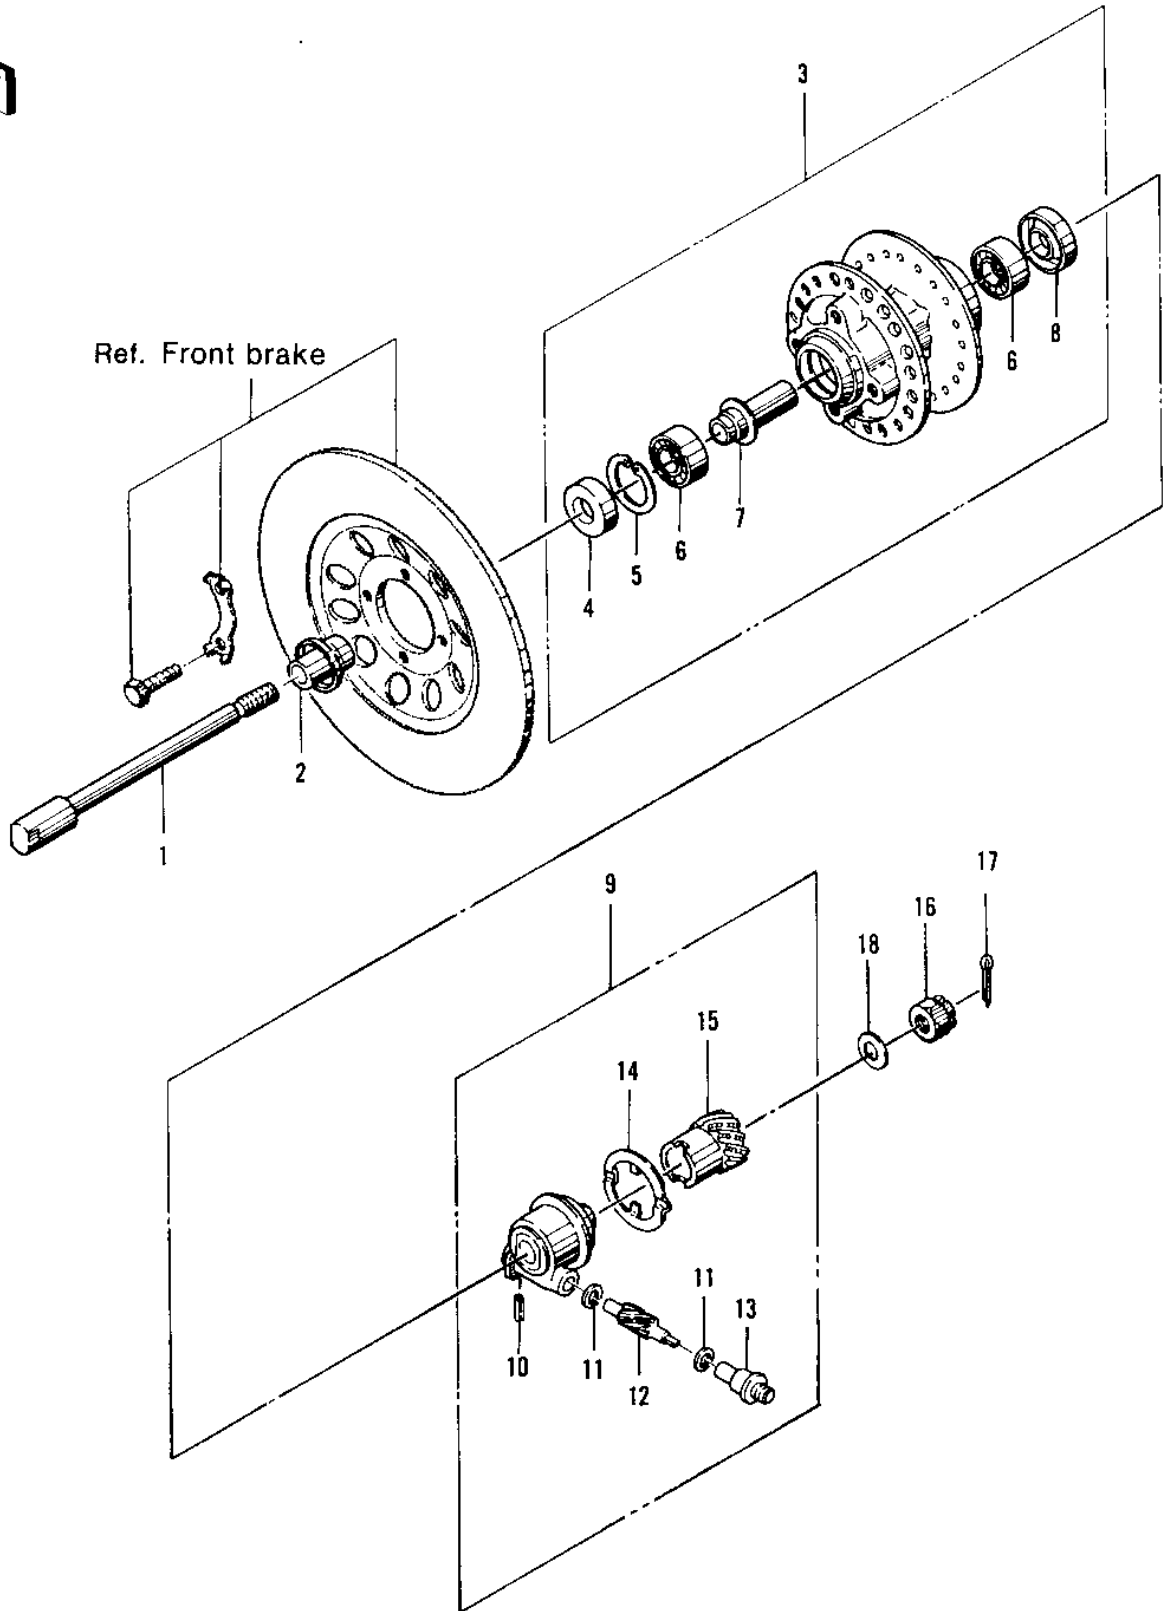

1978 KZ400-A2 PARTS DIAGRAM

FRONT HUB

1978 KZ400-A2 PARTS LIST

FRONT HUB

ITEM NAME	PART NUMBER	QUANTITY
AXLE,FRONT (Ref # 1)	41068-045	
COLLAR,FRONT AXLE (Ref # 2)	41069-028	
DRUM-ASSY,FR BRK,BUFF (Ref # 3)	41034-038-80	
OIL SEAL,WTC22427 (Ref # 4)	92052-011	
CIRCLIP,42MM (Ref # 5)	92033-1041	
CIRCLIP,42MM (Ref # 5)	92033-1041	
BEARING BALL #6302 (Ref # 6)	601B6302	
COLLAR,FR HUB BEARING (Ref # 7)	41039-026	
OIL SEAL,WTC40528 (Ref # 8)	92052-012	
GEAR BOX ASSY (Ref # 9)	41078-006	
PIN,SPRING (Ref # 10)	41082-001	
WASHER THRST SPD PINI (Ref # 11)	41063-001	
PINION,SPEEDOMETER (Ref # 12)	41060-016	
BUSH,SPEEDMETER CABLE (Ref # 13)	41062-005	
DRIVE,SPEED,GEAR (Ref # 14)	41064-012	
GEAR,SPEEDOMETER (Ref # 15)	41059-025	
NUT,14MM (Ref # 16)	42045-020	
PIN COTTER 3.0X25 (Ref # 17)	550D3025	
WASHER PLAIN 14MM (Ref # 18)	410B1400	