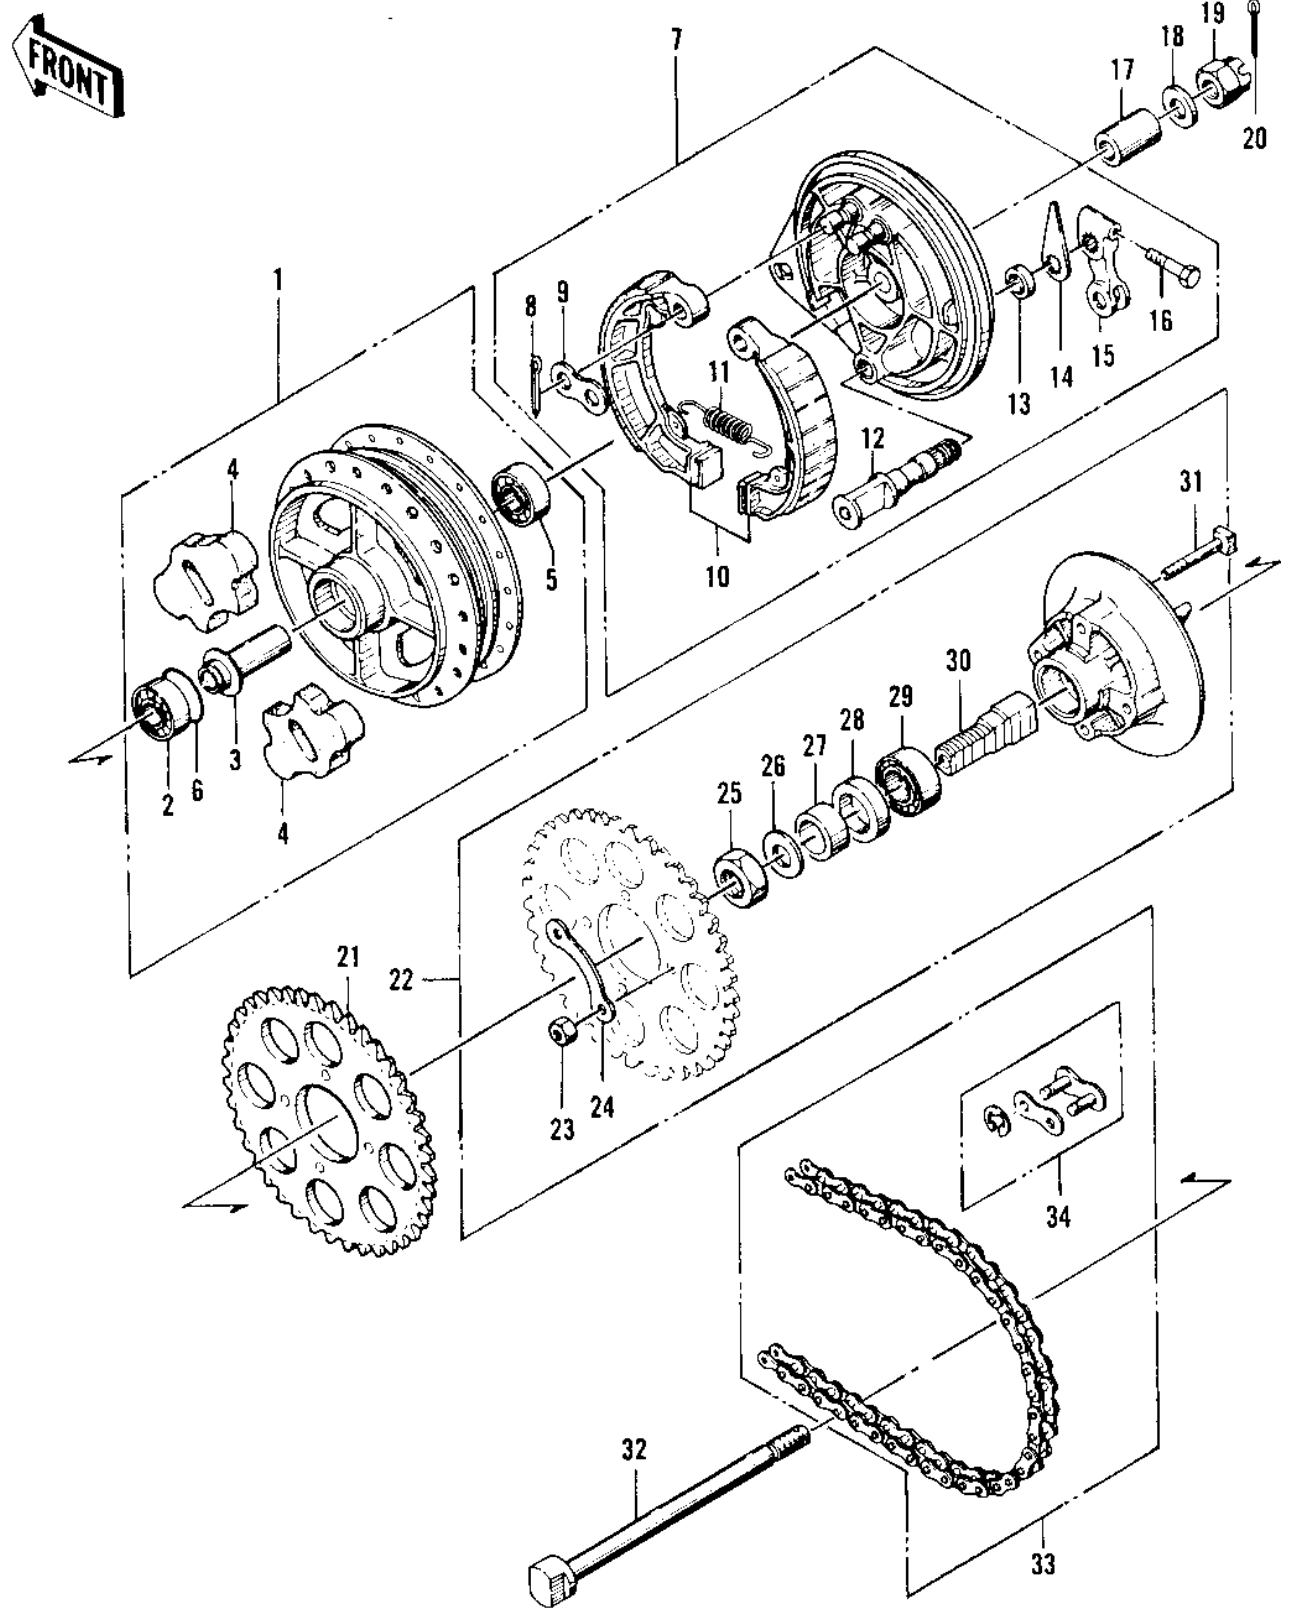

1977 KZ400-A1 PARTS DIAGRAM

REAR HUB/BRAKE/CHAIN

1977 KZ400-A1 PARTS LIST

REAR HUB/BRAKE/CHAIN

ITEM NAME	PART NUMBER	QUANTITY
DRUM ASY,RR BK,BUFF (Ref # 1)	42005-044-80	1
BEARING BALL #6303 (Ref # 2)	601B6303	1
SPACER,RR HUB BEARING (Ref # 3)	42010-027	1
DAMPER REAR HUB SHOCK (Ref # 4)	42014-008	4
BEARING BALL #6303Z (Ref # 5)	601B6303Z	1
"O" RING,60MM (Ref # 6)	671B2560	1
PANEL-ASY,RR BRK,BUFF (Ref # 7)	42006-055-80	1
PIN COTTER 2.0X25 (Ref # 8)	550D2025	2
WASHER,BRAKE SHOE (Ref # 9)	41045-007	1
SHOE REAR BRAKE (Ref # 10)	42019-003	2
SPRING BRAKE SHOE (Ref # 11)	41049-003	1
CAM SHAFT,REAR BRAKE (Ref # 12)	42026-024	1
DUST SHIELD BRAKE CAM (Ref # 13)	41051-001	1
INDICATOR,RR BK SHOE (Ref # 14)	41085-016	1
LEVER,REAR BRAKE CAM (Ref # 15)	42029-036	1
BOLT-SMALL-UPSET 8X25 (Ref # 16)	115G0825	1
COLLAR,REAR AXLE (Ref # 17)	42032-053	1
WASHER SLEEVE (Ref # 18)	42046-009	1
NUT CASTLE,16MM (Ref # 19)	92015-055	1
PIN-COTTER,4.0X35 (Ref # 20)	550D4035	1
REAR SPROCKET,45T (Ref # 21)	42041-145	1
COUPLING ASSY,RR HUB (Ref # 22)	42008-024	1
NUT,10MM (Ref # 23)	314B1000	2
WASHER SPROCKET LOCK (Ref # 24)	92088-005	2
NUT SLEEVE (Ref # 25)	42045-006	1
WASHER,PLAIN,24MM (Ref # 26)	92022-293	1
COLLAR,RR HUB COUPLNG (Ref # 27)	42037-026	1
OIL SEAL WTC35527 (Ref # 28)	92052-006	1
BEARING BALL #6205 (Ref # 29)	601B6205	1

1977 KZ400-A1 PARTS LIST

REAR HUB/BRAKE/CHAIN

ITEM NAME	PART NUMBER	QUANTITY
SLEEVE,RR HUB COUPLNG (Ref # 30)	42036-021	1
BOLT, RR SPROCKET FIT (Ref # 31)	92003-156	4
AXLE,REAR (Ref # 32)	42031-050	1
CHAIN,525X94 SH (Ref # 33)	92057-029	1
CHAIN JOINT 530 (Ref # 34)	92058-008	1