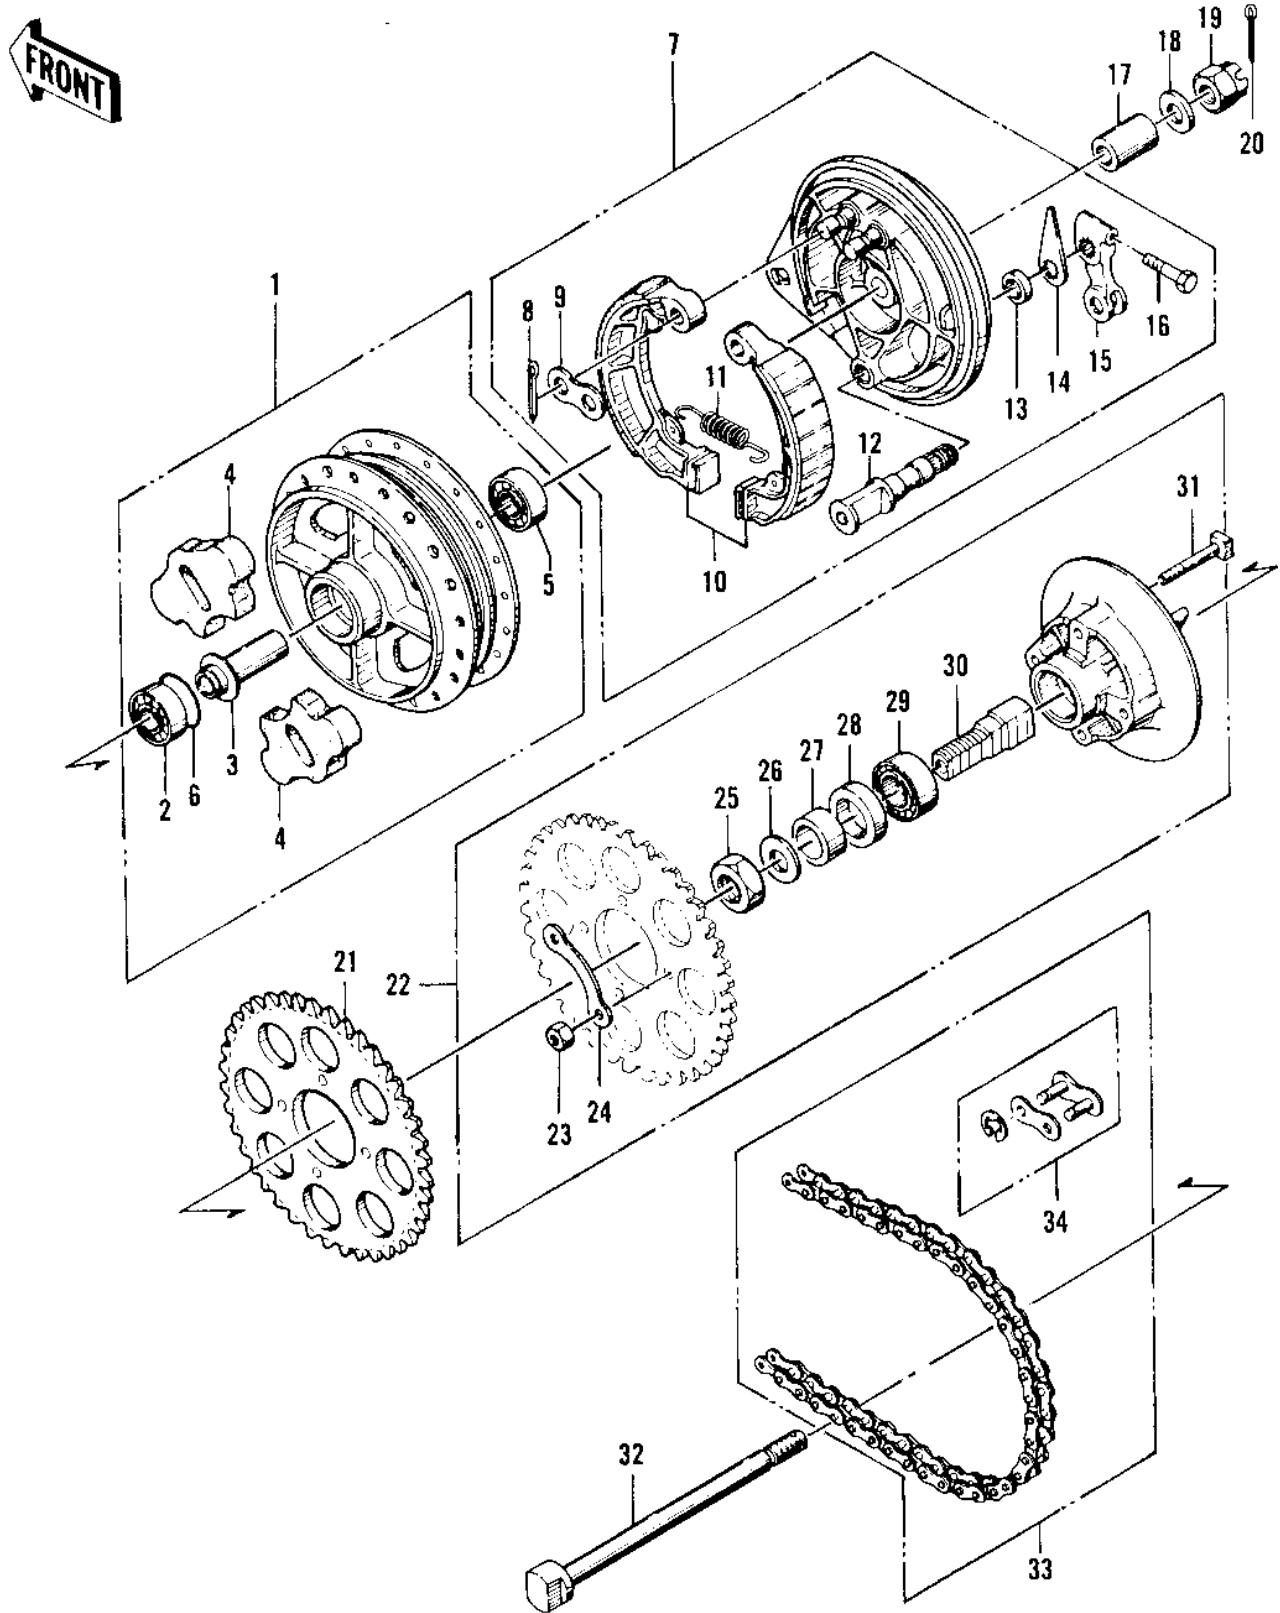

1978 KZ400-A2 PARTS DIAGRAM

REAR HUB/BRAKE/CHAIN

1978 KZ400-A2 PARTS LIST

REAR HUB/BRAKE/CHAIN

ITEM NAME	PART NUMBER	QUANTITY
DRUM ASY,RR BK,BUFF (Ref # 1)	42005-044-80	
BEARING BALL #6303 (Ref # 2)	601B6303	
SPACER,RR HUB BEARING (Ref # 3)	42010-027	
DAMPER REAR HUB SHOCK (Ref # 4)	42014-008	
BEARING BALL #6303Z (Ref # 5)	601B6303Z	
"0" RING,60MM (Ref # 6)	671B2560	
PANEL-ASY,RR BRK,BUFF (Ref # 7)	42006-055-80	
PIN COTTER 2.0X25 (Ref # 8)	550D2025	
WASHER,BRAKE SHOE (Ref # 9)	41045-007	
SHOE REAR BRAKE (Ref # 10)	42019-003	
SPRING BRAKE SHOE (Ref # 11)	41049-003	
CAM SHAFT,REAR BRAKE (Ref # 12)	42026-024	
DUST SHIELD BRAKE CAM (Ref # 13)	41051-001	
INDICATOR,RR BK SHOE (Ref # 14)	41085-016	
LEVER,REAR BRAKE CAM (Ref # 15)	42029-036	
BOLT-SMALL-UPSET 8X25 (Ref # 16)	115G0825	
COLLAR,REAR AXLE (Ref # 17)	42032-053	
WASHER SLEEVE (Ref # 18)	42046-009	
NUT CASTLE,16MM (Ref # 19)	92015-055	
PIN-COTTER,4.0X35 (Ref # 20)	550D4035	
REAR SPROCKET,45T (Ref # 21)	42041-145	
COUPLING ASSY,RR HUB (Ref # 22)	42008-024	
NUT,10MM (Ref # 23)	314B1000	
WASHER SPROCKET LOCK (Ref # 24)	92088-005	
NUT SLEEVE (Ref # 25)	42045-006	
WASHER,PLAIN,24MM (Ref # 26)	92022-293	
COLLAR,RR HUB COUPLNG (Ref # 27)	42037-026	
OIL SEAL WTC35527 (Ref # 28)	92052-006	
BEARING BALL #6205 (Ref # 29)	601B6205	

1978 KZ400-A2 PARTS LIST

REAR HUB/BRAKE/CHAIN

ITEM NAME	PART NUMBER	QUANTITY
SLEEVE,RR HUB COUPLNG (Ref # 30)	42036-021	
BOLT, RR SPROCKET FIT (Ref # 31)	92003-156	
AXLE,REAR (Ref # 32)	42031-050	
CHAIN,525X94 SH (Ref # 33)	92057-029	
CHAIN JOINT 530 (Ref # 34)	92058-008	