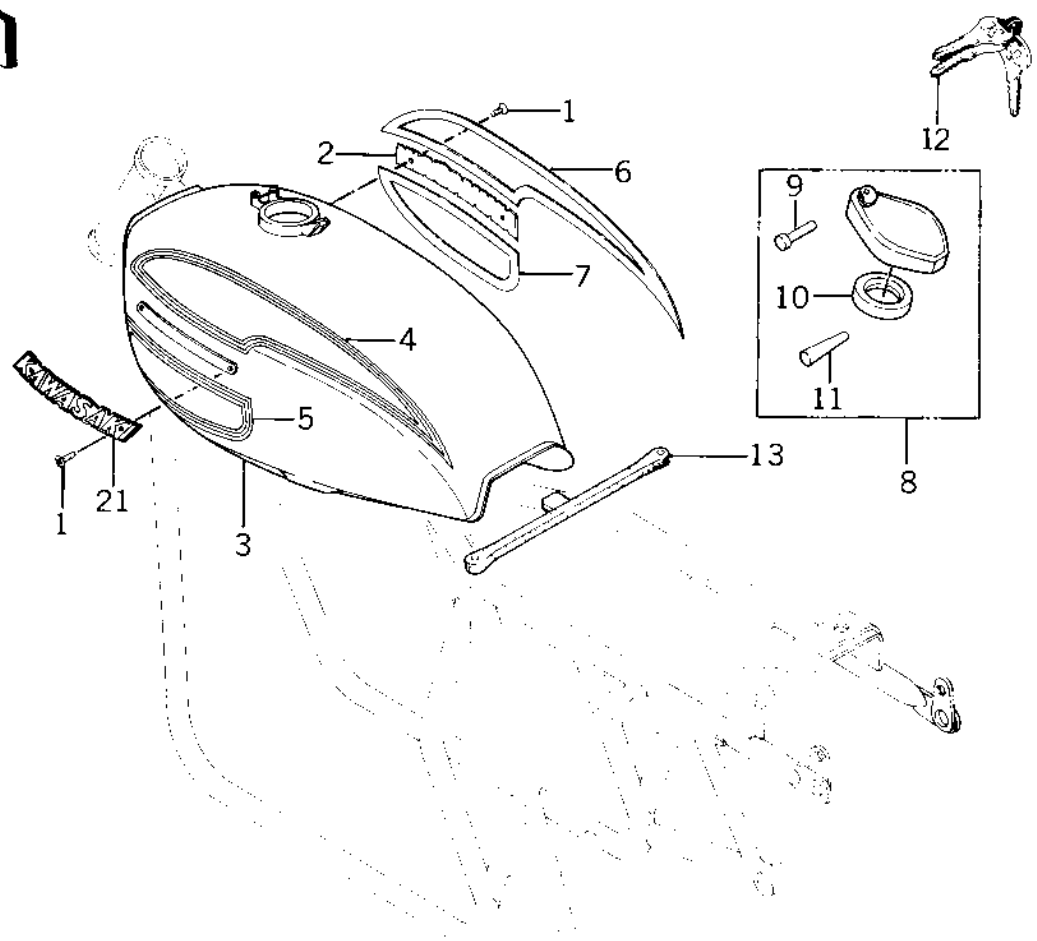

1978 KZ400-A2 PARTS DIAGRAM

FUEL TANK

1978 KZ400-A2 PARTS LIST

FUEL TANK

| ITEM NAME | PART NUMBER | QUANTITY |
|---------------------------------|--------------|----------|
| SCREW-CSK-CROS (Ref # 1) | 221C0306 | |
| EMBLEM,FUEL TANK,R.H (Ref # 2) | 56014-1014 | |
| EMBLEM,FUEL TANK,R.H (Ref # 2) | 56014-1014 | |
| TANK-FUEL, (Ref # 3) | 51001-109-8D | |
| DECAL,TANK LH UPPER (Ref # 4) | 56029-018 | |
| DECAL,TANK LH LOWER (Ref # 5) | 56029-019 | |
| DECAL,TANK RH UPPER (Ref # 6) | 56029-020 | |
| DECAL,TANK RH LOWER (Ref # 7) | 56029-021 | |
| CAP,FUEL TANK (Ref # 8) | 51048-012 | |
| PIN,HOOK (Ref # 9) | 92043-126 | |
| GASKET-FUEL TANK CAP (Ref # 10) | 51059-008 | |
| PIN,CAP HINGE (Ref # 11) | 92043-127 | |
| BAND,FUEL TANK (Ref # 13) | 92072-042 | |
| COCK ASSY,FUEL (Ref # 14) | 51023-051 | |
| COCK ASSY,FUEL (Ref # 14) | 51023-060 | |
| "O" RING,FL COCK JNT (Ref # 15) | 51039-007 | |
| STRAINER,FUEL (Ref # 16) | 51038-010 | |
| "O" RING,FL COCK CUP (Ref # 17) | 51039-009 | |
| GASKET FUEL COCK CUP (Ref # 18) | 92065-099 | |
| GASKET,FUEL COCK (Ref # 19) | 92065-096 | |
| SCREW PAN HEAD 6X35 (Ref # 20) | 220B0635 | |
| EMBLEM,FUEL TANK,L.H (Ref # 21) | 56014-1013 | |
| EMBLEM,FUEL TANK,L.H (Ref # 21) | 56014-1013 | |