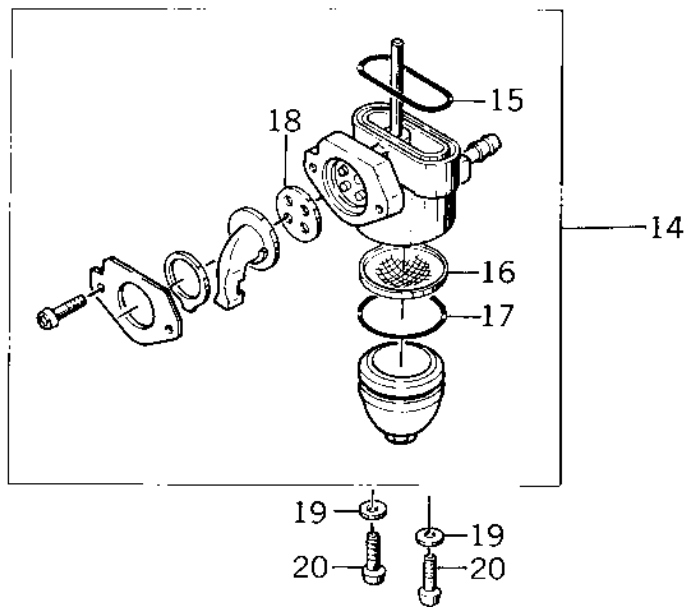

1978 KZ400-A2 PARTS DIAGRAM

FUEL TANK

1978 KZ400-A2 PARTS LIST

FUEL TANK

| ITEM NAME | PART NUMBER | QUANTITY |
|---------------------------------|--------------|----------|
| SCREW-CSK-CROS (Ref # 1) | 221C0306 | |
| EMBLEM,FUEL TANK,R.H (Ref # 2) | 56014-1014 | |
| EMBLEM,FUEL TANK,R.H (Ref # 2) | 56014-1014 | |
| TANK-FUEL, (Ref # 3) | 51001-109-8D | |
| DECAL,TANK LH UPPER (Ref # 4) | 56029-018 | |
| DECAL,TANK LH LOWER (Ref # 5) | 56029-019 | |
| DECAL,TANK RH UPPER (Ref # 6) | 56029-020 | |
| DECAL,TANK RH LOWER (Ref # 7) | 56029-021 | |
| CAP,FUEL TANK (Ref # 8) | 51048-012 | |
| PIN,HOOK (Ref # 9) | 92043-126 | |
| GASKET-FUEL TANK CAP (Ref # 10) | 51059-008 | |
| PIN,CAP HINGE (Ref # 11) | 92043-127 | |
| BAND,FUEL TANK (Ref # 13) | 92072-042 | |
| COCK ASSY,FUEL (Ref # 14) | 51023-051 | |
| COCK ASSY,FUEL (Ref # 14) | 51023-060 | |
| "O" RING,FL COCK JNT (Ref # 15) | 51039-007 | |
| STRAINER,FUEL (Ref # 16) | 51038-010 | |
| "O" RING,FL COCK CUP (Ref # 17) | 51039-009 | |
| GASKET FUEL COCK CUP (Ref # 18) | 92065-099 | |
| GASKET,FUEL COCK (Ref # 19) | 92065-096 | |
| SCREW PAN HEAD 6X35 (Ref # 20) | 220B0635 | |
| EMBLEM,FUEL TANK,L.H (Ref # 21) | 56014-1013 | |
| EMBLEM,FUEL TANK,L.H (Ref # 21) | 56014-1013 | |