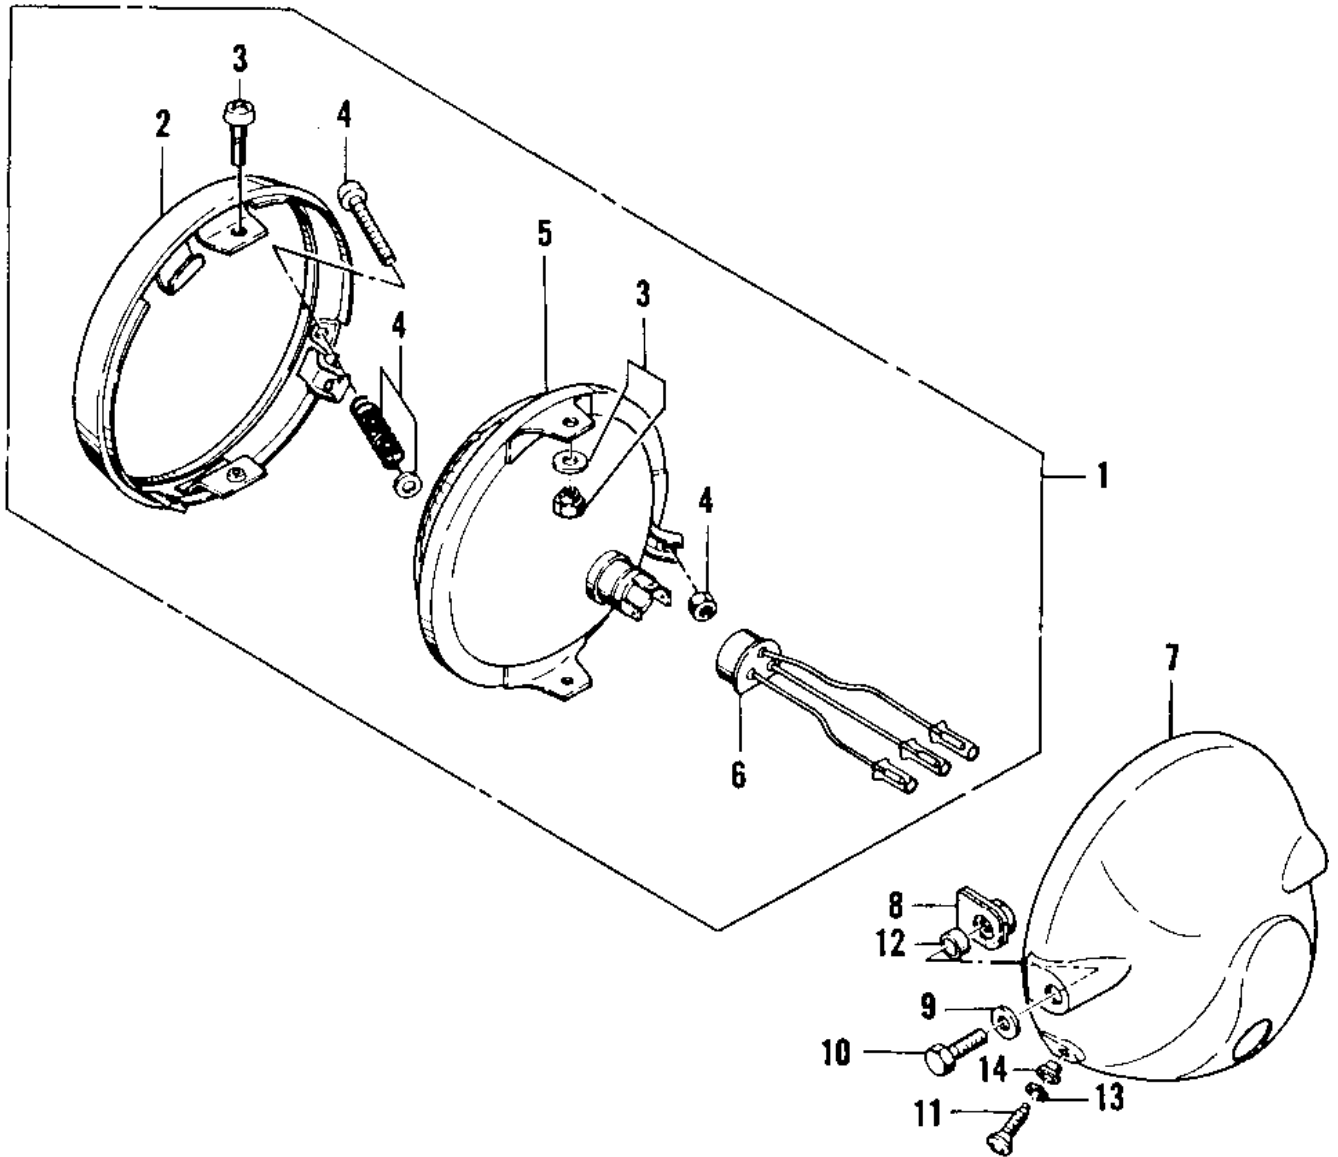

# 1978 KZ400-A2 PARTS DIAGRAM

HEADLIGHT

## HEADLIGHT

ITEM NAME	PART NUMBER	QUANTITY
LIGHT UNIT HEAD (Ref # 1)	23003-022	
RIM HEAD LIGHT (Ref # 2)	23006-044	
SCREW ASY LENS UNIT (Ref # 3)	23013-009	
SCREW ASY FOCUS ADJST (Ref # 4)	23013-008	
LENS UNIT HEAD LIGHT (Ref # 5)	23007-059	
SOCKET ASSY,HEAD LAMP (Ref # 6)	23008-037	
BODY,HEAD LIGHT,BLACK (Ref # 7)	23005-047-21	
NUT 10MM (Ref # 8)	23020-021	
WASHER PLAIN 10MM (Ref # 9)	411B1000	
BOLT,HEX HEAD,10X25 (Ref # 10)	92007-045	
SCREW-PAN HEAD,5MM (Ref # 11)	92011-024	
COLLAR,HEAD LIGHT (Ref # 12)	92027-231	
WASHER SPRING 5MM (Ref # 13)	461F0500	
WASHER (Ref # 14)	23021-010	