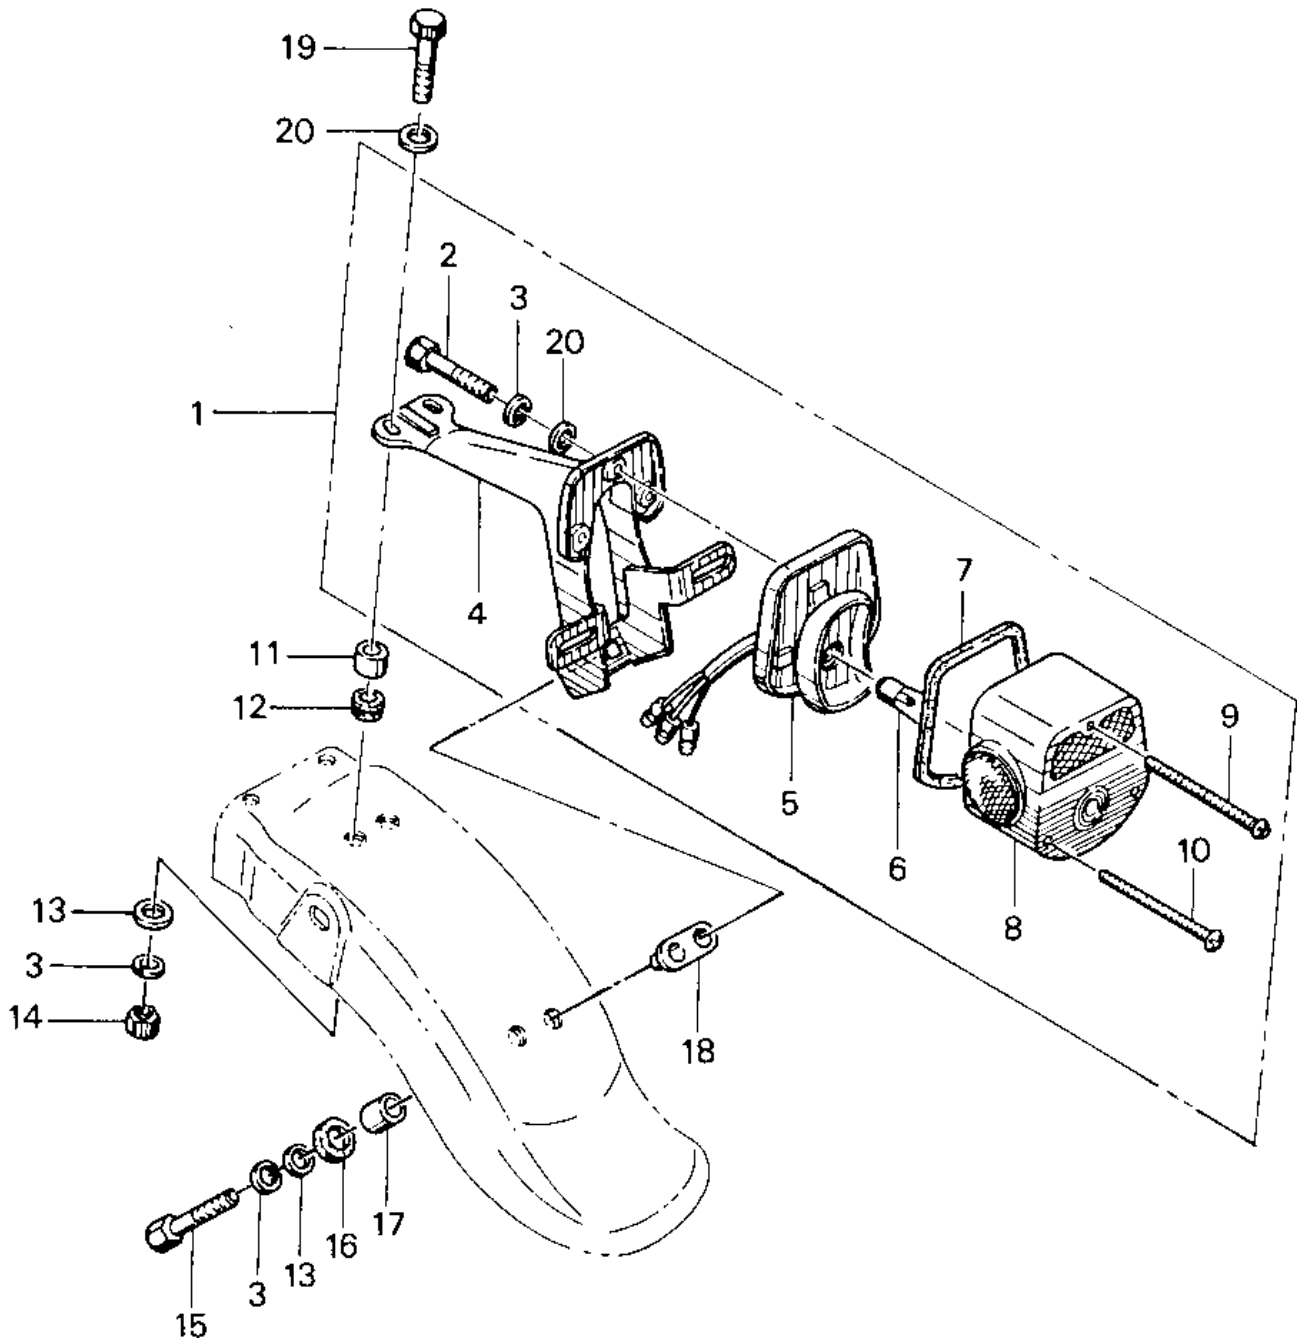

1978 KZ400-A2 PARTS DIAGRAM

TAILLIGHT

1978 KZ400-A2 PARTS LIST

TAILLIGHT

ITEM NAME	PART NUMBER	QUANTITY
LIGHT ASSY TAIL BLACK (Ref # 1)	23024-059-10	
BOLT-UPSET 6X14 (Ref # 2)	112B0614	
WASHER SPRING 6MM (Ref # 3)	461F0600	
BKT LICENSE PLT BLACK (Ref # 4)	23036-041-10	
BODY-COMP-TAIL LAMP (Ref # 5)	23027-1019	
BODY-COMP-TAIL LAMP (Ref # 5)	23027-1019	
BULB,12V 32/3CP (Ref # 6)	92069-059	
GASKET,TAIL LAMP LENS (Ref # 7)	23028-019	
LENS,TAIL LAMP (Ref # 8)	23026-028	
SCREW (Ref # 9)	220R0455	
SCREW PAN HEAD 4X50 (Ref # 10)	220E0450	
COLLAR,6.8X10X8.5 (Ref # 11)	92027-129	
DAMPER RUBBER (Ref # 12)	92075-076	
WASHER 6.5X20X1.6T (Ref # 13)	92022-125	
NUT 6MM (Ref # 14)	311B0600	
BOLT-UPSET (Ref # 15)	112G0625	
DAMPER RUBBER,RR FEND (Ref # 16)	92075-121	
COLLAR,REAR FENDER (Ref # 17)	92027-162	
DAMPER RUBBER,FENDER (Ref # 18)	92075-273	
BOLT 6X22 (Ref # 19)	112B0622	
WASHER PLAIN 6MM (Ref # 20)	411B0600	