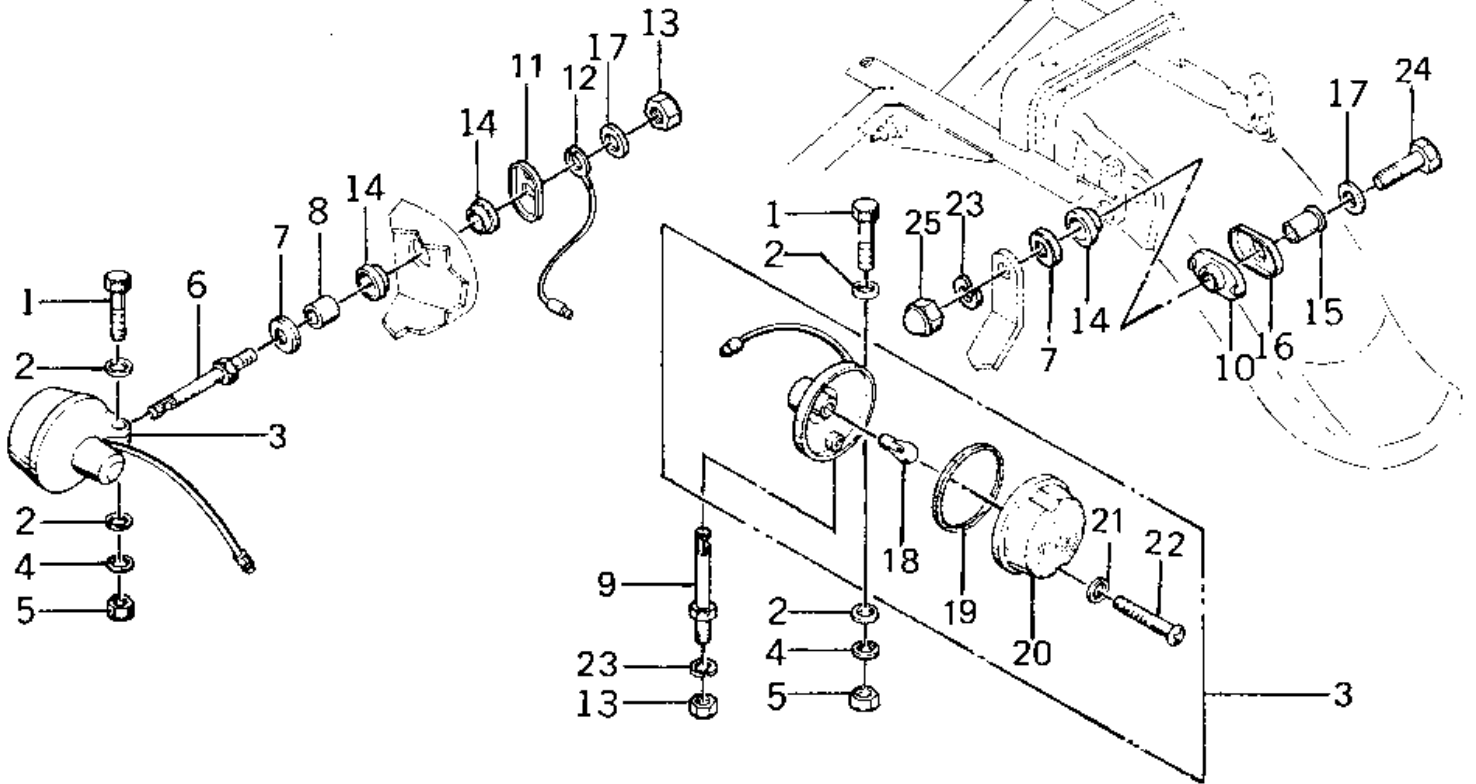

1978 KZ400-A2 PARTS DIAGRAM

TURN SIGNALS

1978 KZ400-A2 PARTS LIST

TURN SIGNALS

ITEM NAME	PART NUMBER	QUANTITY
BOLT-UPSET (Ref # 1)	112G0630	
WASHER PLAIN 6MM (Ref # 2)	410B0600	
LAMP-TURN SIGNAL (Ref # 3)	23040-029	
WASHER SPRING 6MM (Ref # 4)	461F0600	
NUT 6MM (Ref # 5)	311B0600	
BKT TURN SIGNL LIGHT (Ref # 6)	23051-049	
CAP,SIGNAL LIGHT STAY (Ref # 7)	92102-015	
COLLAR (Ref # 8)	92027-281	
BRACKET,TURN SIG LAMP (Ref # 9)	23051-054	
DAMPER RUBBER,SIGNAL (Ref # 10)	92075-238	
CAP,FR SIG LIGHT STAY (Ref # 11)	92102-014	
WIRE TURN SIGNAL LEAD (Ref # 12)	26011-081	
NUT-HEX-FINE,12MM (Ref # 13)	315B1200	
DAMPER RUBBER,SIGNAL (Ref # 14)	92075-241	
COLLAR,RR SIG LIGHT (Ref # 15)	92027-225	
CAP,RR SIG LIGHT STAY (Ref # 16)	92102-013	
WASHER PLAIN 12MM (Ref # 17)	411B1200	
BULB 12V 32CP (Ref # 18)	92069-055	
GASKET,TURN SIG LAMP (Ref # 19)	23050-002	
LENS-SIGNAL LAMP (Ref # 20)	23048-1024	
LENS-SIGNAL LAMP (Ref # 20)	23048-1024	
WASHER-PLAIN,4MM (Ref # 21)	23058-002	
SCREW-PAN HEAD,4X35 (Ref # 22)	220E0435A	
WASHER SPRING 12MM (Ref # 23)	461F1200	
BOLT,HEX HEAD,12X45 (Ref # 24)	113B1245A	
NUT 12MM (Ref # 25)	92020-014	