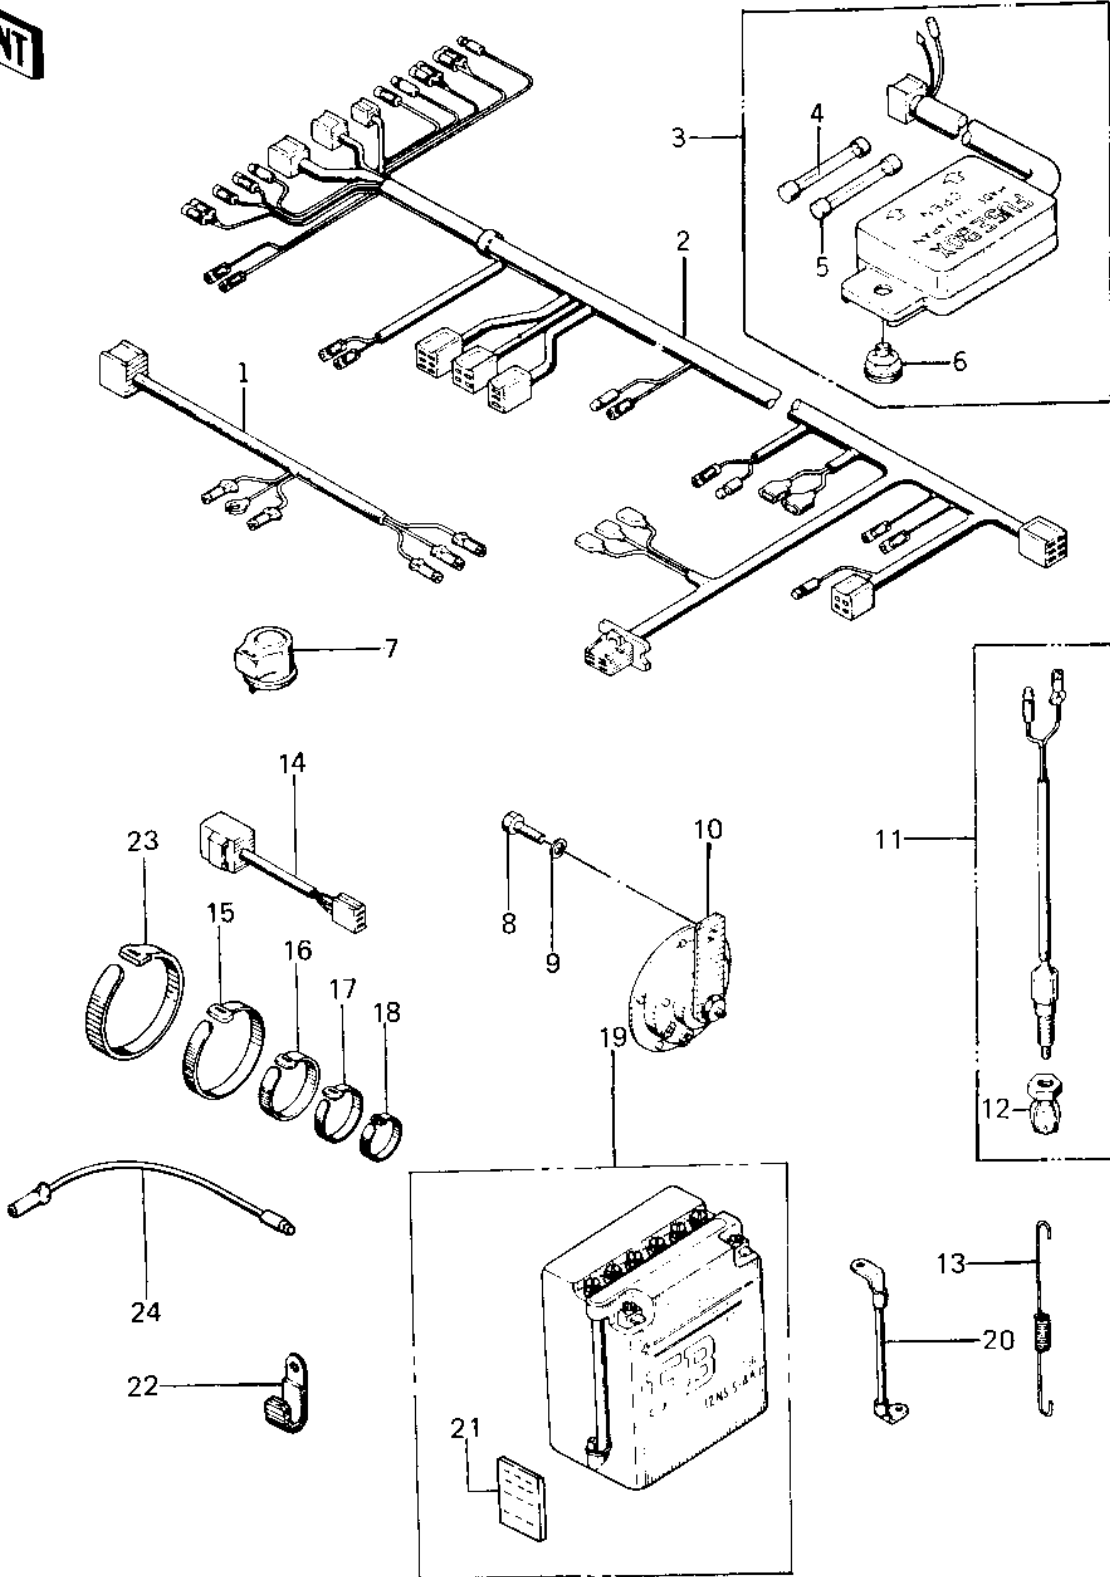

1978 KZ400-A2 PARTS DIAGRAM

CHASSIS ELECTRICAL EQUIPMENT