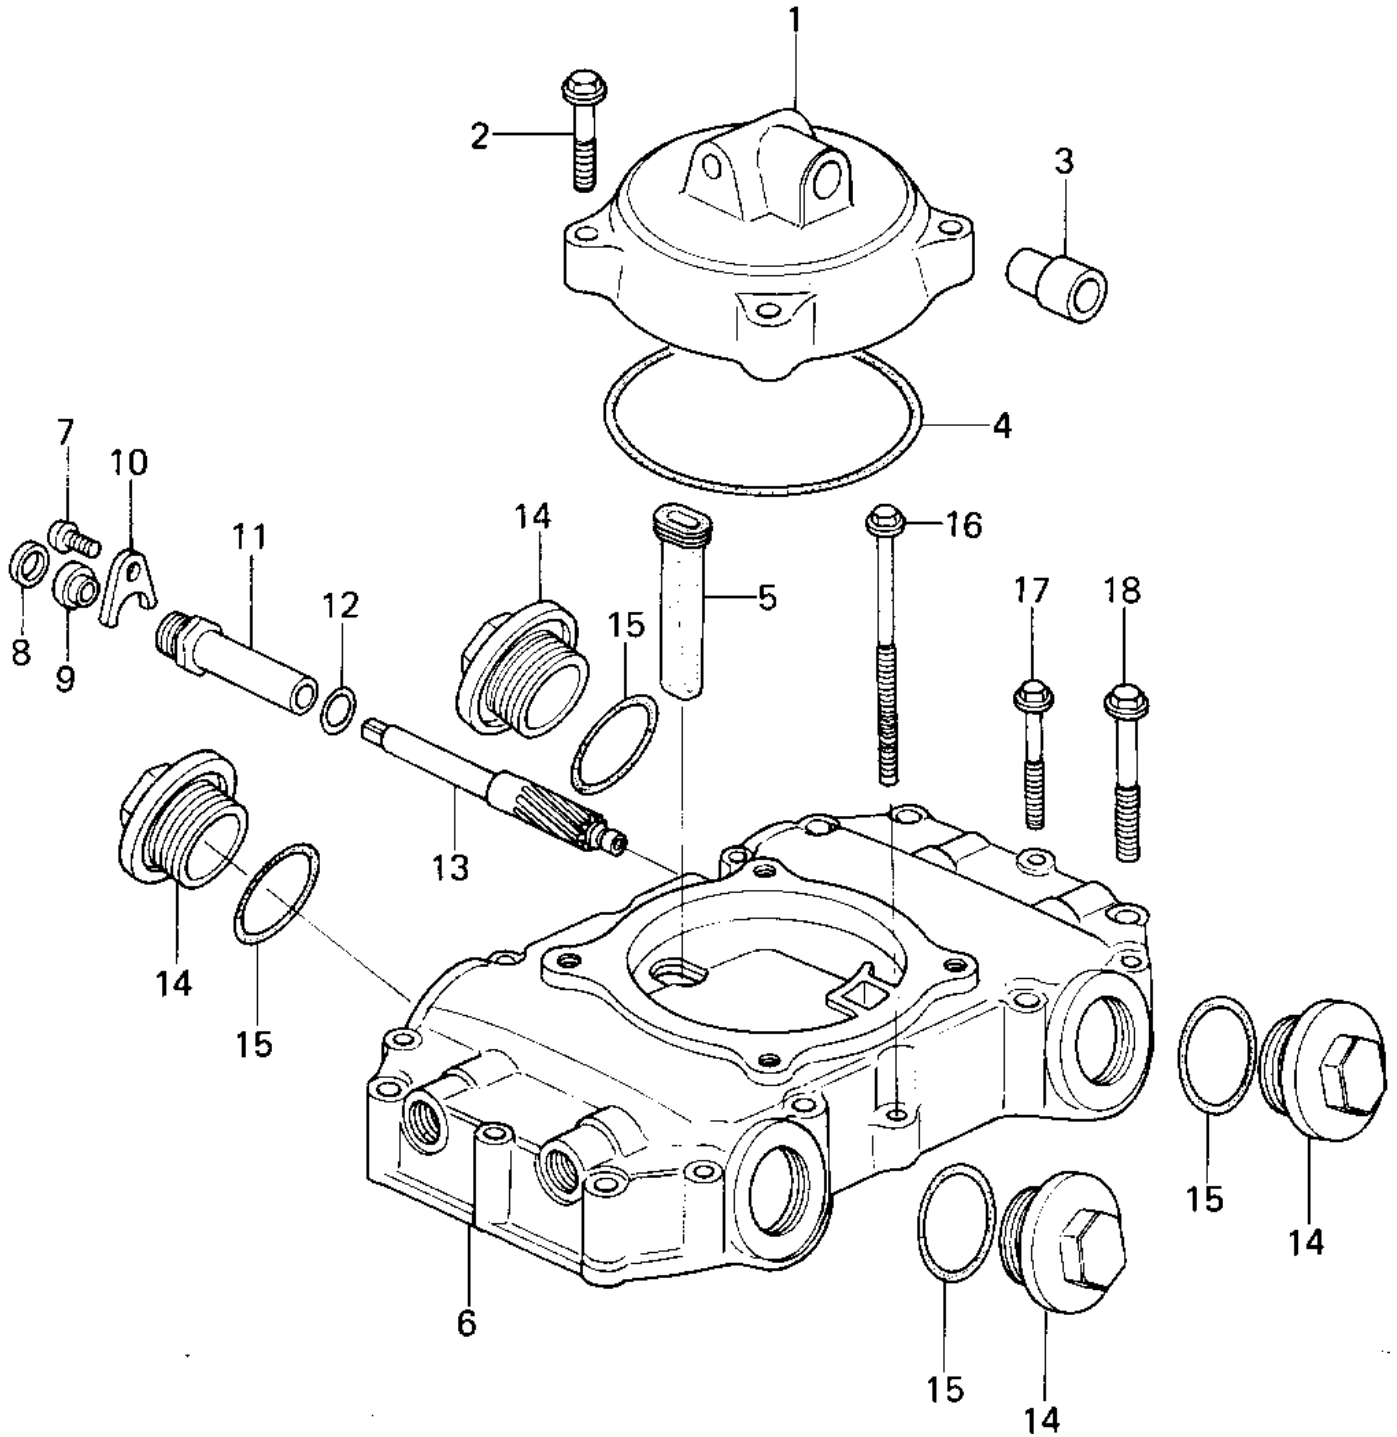

1978 KZ400-B1 PARTS DIAGRAM

CYLINDER HEAD COVERS

1978 KZ400-B1 PARTS LIST

CYLINDER HEAD COVERS

ITEM NAME	PART NUMBER	QUANTITY
BODY,BREATHER (Ref # 1)	14070-1004	1
BOLT,HEX HEAD,8X40 (Ref # 2)	92002-1214	4
BREATHER JOINT (Ref # 3)	14067-006	1
"O" RING,BREATHER (Ref # 4)	92055-1020	1
TUBE,BREATHER (Ref # 5)	92059-1002	1
CASE ROCKER (Ref # 6)	11022-1001	1
SCREW PAN HEAD 6X10 (Ref # 7)	220B0610	1
GASKET,TACHOMETER GER (Ref # 8)	92065-103	1
OIL SEAL (Ref # 9)	92050-075	1
CLAMP,METER GEAR (Ref # 10)	92037-1030	1
BUSHING,METER GEAR (Ref # 11)	92087-1001	1
"O" RING,METER GEAR (Ref # 12)	92055-1021	1
"O" RING,METER GEAR (Ref # 12)	92055-1021	1
GEAR,METER SCREW (Ref # 13)	41060-1013	1
PLUG,VLV ADJUST (Ref # 14)	92066-1006	4
"O" RING,VLV ADJUST (Ref # 15)	92055-1005	4
BOLT,6X105 (Ref # 16)	92003-194	2
BOLT,HEX HEAD,6X54 (Ref # 17)	92003-110	6
BOLT,HEX HEAD 8X63 (Ref # 18)	92002-1215	8