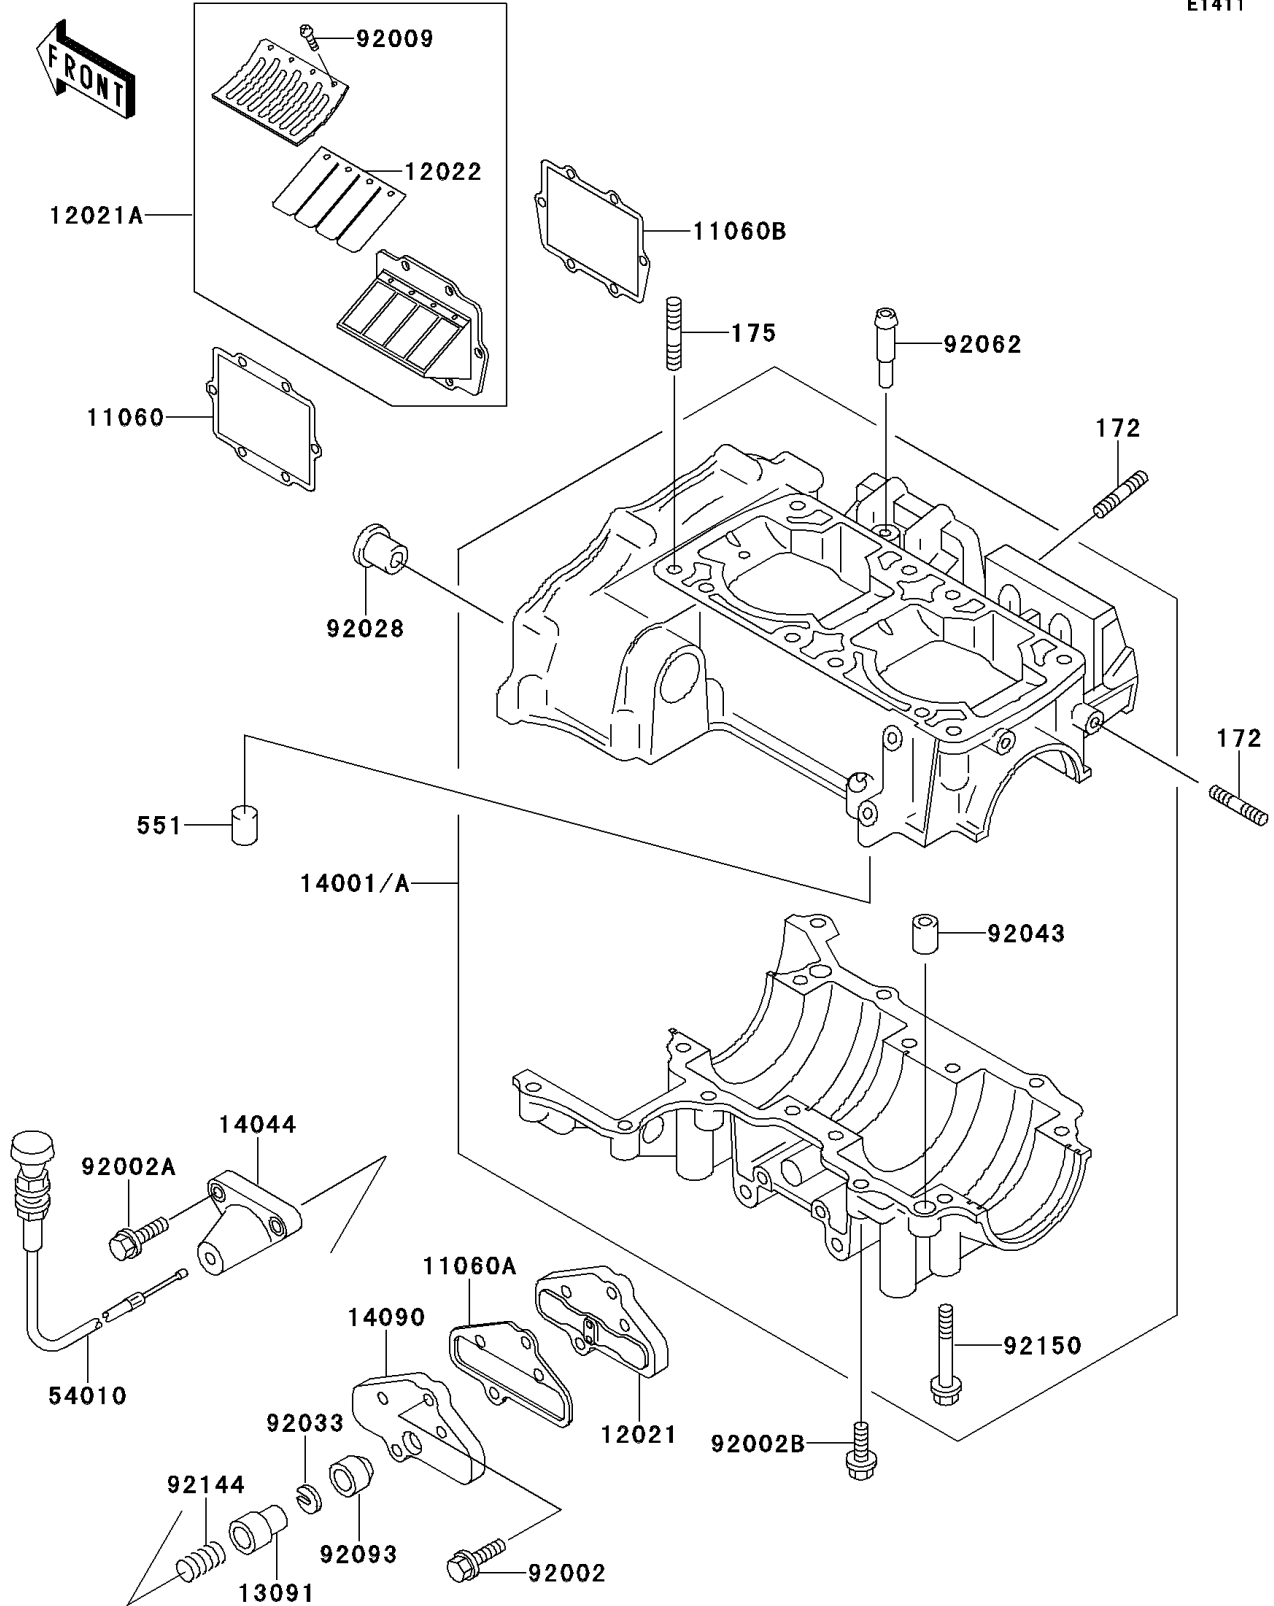

1997 750 SXi (Canada Only) PARTS DIAGRAM

Crankcase

E1411

1997 750 SXi (Canada Only) PARTS LIST

Crankcase

ITEM NAME	PART NUMBER	QUANTITY
BOLT-STUD (Ref # 172)	172R0620	14
BOLT-STUD-FINE (Ref # 175)	175R1035	8
PIN-DOWEL (Ref # 551)	551R0612	1
GASKET, REED VALVE (Ref # 11060)	11060-3717	2
GASKET, CONTROL VALVE (Ref # 11060A)	11060-3723	1
GASKET, REED VALVE (Ref # 11060B)	11060-3757	2
VALVE-ASSY-REED, CONTROL (Ref # 12021)	12021-3707	1
VALVE-ASSY-REED (Ref # 12021A)	12021-3708	2
VALVE-REED (Ref # 12022)	12022-3703	4
HOLDER (Ref # 13091)	13091-3707	1
SET-CRANKCASE (Ref # 14001A)	14001-5346	1
HOLDER-CABLE (Ref # 14044)	14044-3702	1
COVER, CONTROL VALVE (Ref # 14090)	14090-3734	1
CABLE, CONTROL VALVE (Ref # 54010)	54010-3707	1
BOLT, 6X25 (Ref # 92002)	92002-3714	2
BOLT, 6X45 (Ref # 92002A)	92002-3717	2
BOLT, 6X30 (Ref # 92002B)	92002-3726	7
SCREW, 3X6 (Ref # 92009)	92009-1371	16
BUSHING (Ref # 92028)	92028-3718	1
RING-SNAP (Ref # 92033)	92033-3708	1
PIN, DOWEL, 10X14 (Ref # 92043)	92043-1037	2
NOZZLE (Ref # 92062)	92062-3705	1
SEAL (Ref # 92093)	92093-3703	1
SPRING (Ref # 92144)	92144-3701	1
BOLT, 8X65 (Ref # 92150)	92150-3708	8