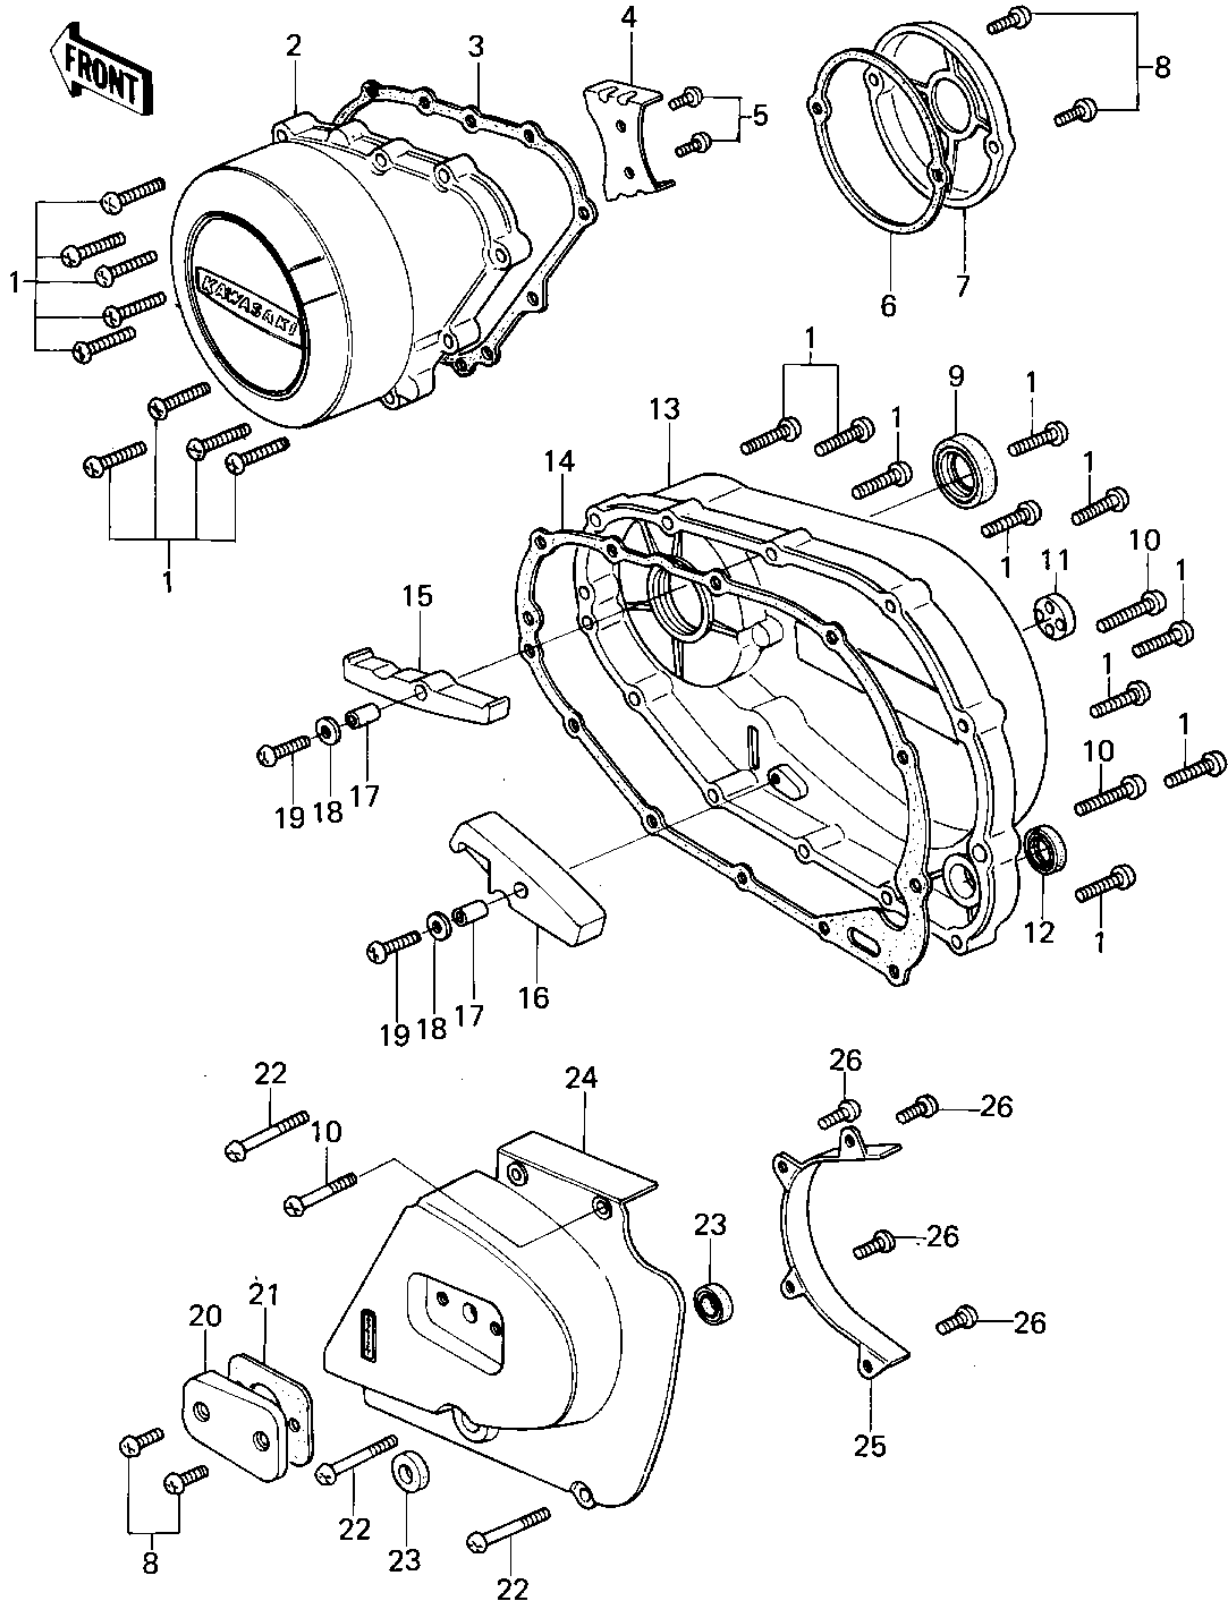

1978 KZ400-B1 PARTS DIAGRAM

ENGINE COVERS

1978 KZ400-B1 PARTS LIST

ENGINE COVERS

ITEM NAME	PART NUMBER	QUANTITY
SCREW PAN HEAD 6X30 (Ref # 1)	220B0630	19
COVER,GENERATOR,BUFF (Ref # 2)	14031-1023	1
GASKET,GENERATER COV. (Ref # 3)	11009-1032	1
GUIDE,CHAIN (Ref # 4)	12053-1014	1
SCREW PAN HEAD 5X8 (Ref # 5)	220B0508	2
GASKET,BREAKER COVER (Ref # 6)	14050-010	1
COVERBRK POINT,BUFF (Ref # 7)	14027-019-80	1
SCREW PAN HEAD 6X18 (Ref # 8)	220B0618	4
OIL SEAL,R.H CRNKSFT (Ref # 9)	92050-065	1
SCREW PAN HEAD 6X40 (Ref # 10)	220B0640	3
GAUGE,OIL LEVEL (Ref # 11)	52015-004	1
OIL SEAL SB20285 (Ref # 12)	92049-012	1
COVER,CLUTCH,BUFF (Ref # 13)	14032-1013	1
GASKET,CLUTCH COVER (Ref # 14)	11009-1033	1
GUIDE,PRIMARY CHAIN (Ref # 15)	12053-1004	1
GUIDE,PRIMARY CHAIN (Ref # 16)	12053-1005	1
COLLAR,8X15 (Ref # 17)	92027-1079	2
WASHER PLAIN 6MM (Ref # 18)	410B0600	2
SCREW PAN HEAD 6X25 (Ref # 19)	220B0625	2
COVER,CLUTCH ADJUSTNG (Ref # 20)	14028-006-80	1
GASKET,CLUTCH ADJ CAP (Ref # 21)	14049-004	1
SCREW PAN HEAD 6X50 (Ref # 22)	220B0650	3
OIL SEAL,TB13225.5 (Ref # 23)	92051-005	2
COVER CHAIN (Ref # 24)	14026-1011-80	1
GUIDE,CHAIN (Ref # 25)	12053-1009	1
SCREW PAN HEAD 6X10 (Ref # 26)	220B0610	4