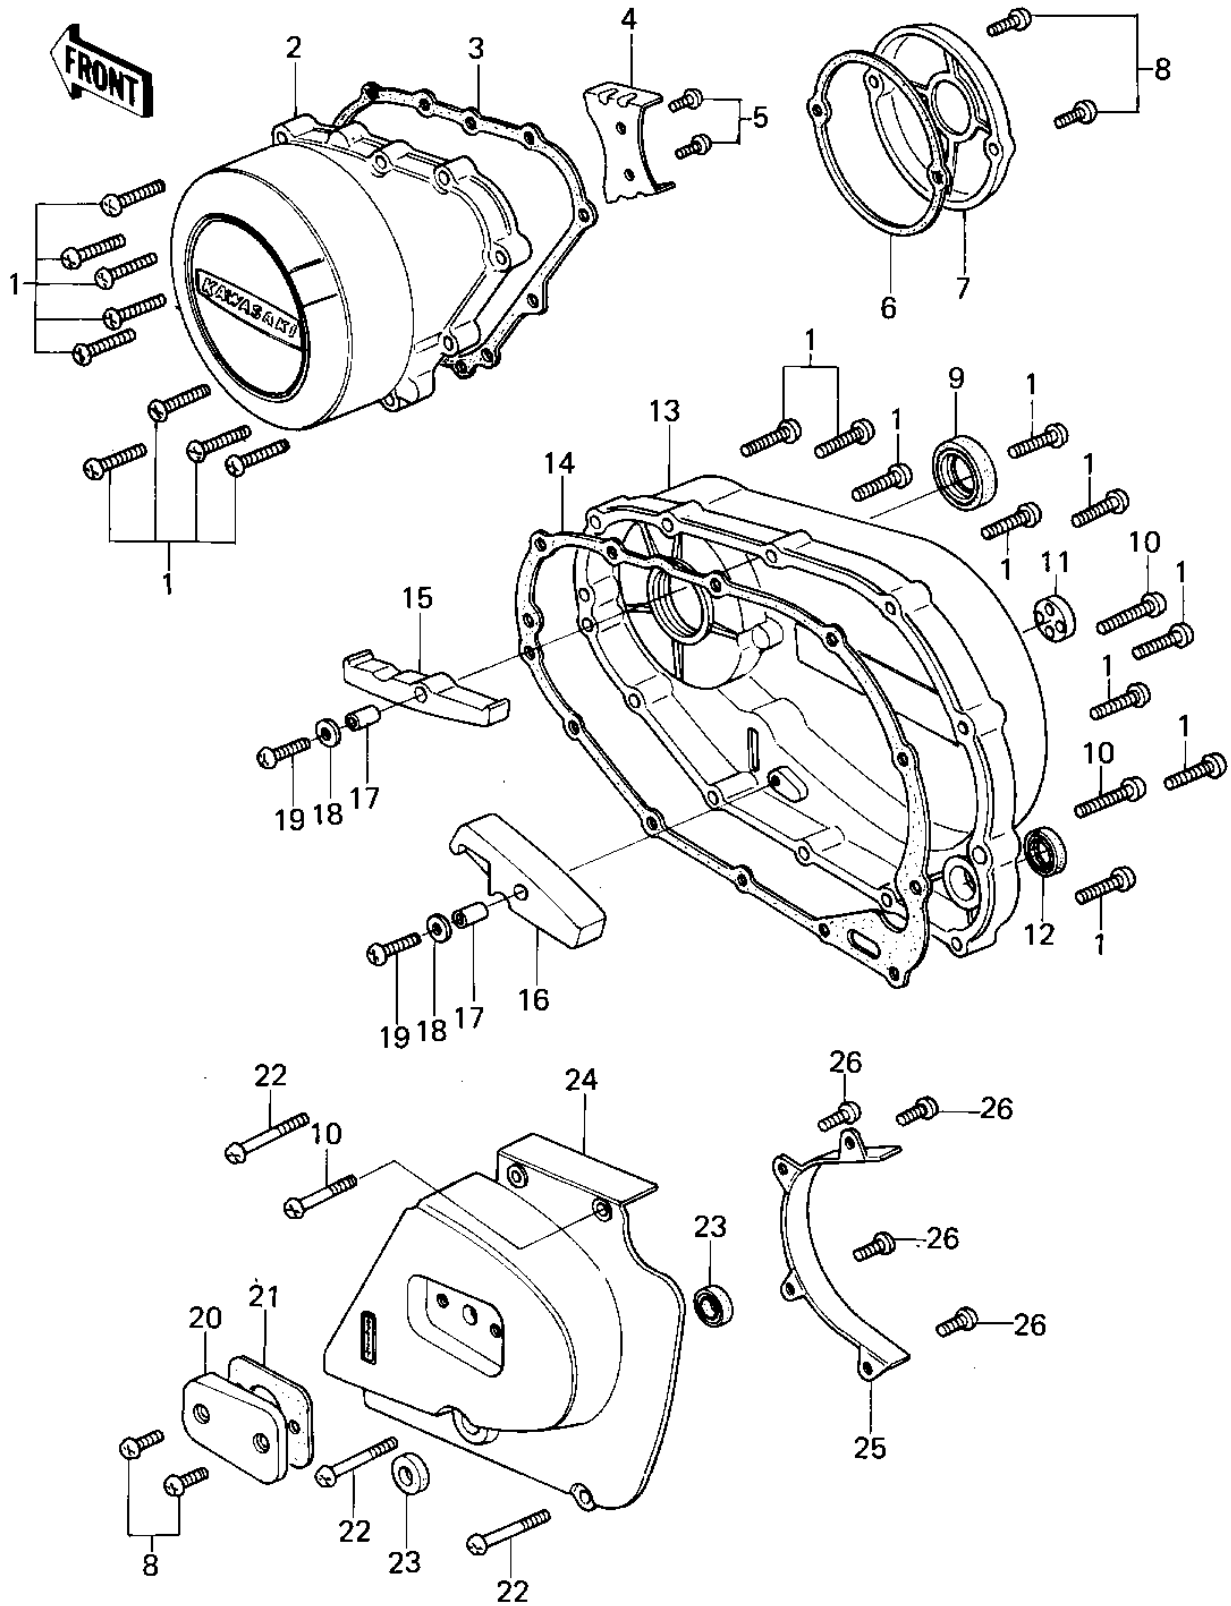

1979 KZ400-B2 PARTS DIAGRAM

ENGINE COVERS

1979 KZ400-B2 PARTS LIST

ENGINE COVERS

ITEM NAME	PART NUMBER	QUANTITY
SCREW PAN HEAD 6X30 (Ref # 1)	220B0630	
COVER,GENERATOR,BUFF (Ref # 2)	14031-1023	
GASKET,GENERATER COV. (Ref # 3)	11009-1032	
GUIDE,CHAIN (Ref # 4)	12053-1014	
SCREW PAN HEAD 5X8 (Ref # 5)	220B0508	
GASKET,BREAKER COVER (Ref # 6)	14050-010	
COVERBRK POINT,BUFF (Ref # 7)	14027-019-80	
SCREW PAN HEAD 6X18 (Ref # 8)	220B0618	
OIL SEAL,R.H CRNKSFT (Ref # 9)	92050-065	
SCREW PAN HEAD 6X40 (Ref # 10)	220B0640	
GAUGE,OIL LEVEL (Ref # 11)	52015-004	
OIL SEAL SB20285 (Ref # 12)	92049-012	
COVER,CLUTCH,BUFF (Ref # 13)	14032-1013	
GASKET,CLUTCH COVER (Ref # 14)	11009-1033	
GUIDE,PRIMARY CHAIN (Ref # 15)	12053-1004	
GUIDE,PRIMARY CHAIN (Ref # 16)	12053-1005	
COLLAR,8X15 (Ref # 17)	92027-1079	
WASHER PLAIN 6MM (Ref # 18)	410B0600	
SCREW PAN HEAD 6X25 (Ref # 19)	220B0625	
COVER,CLUTCH ADJUSTNG (Ref # 20)	14028-006-80	
GASKET,CLUTCH ADJ CAP (Ref # 21)	14049-004	
SCREW PAN HEAD 6X50 (Ref # 22)	220B0650	
OIL SEAL,TB13225.5 (Ref # 23)	92051-005	
COVER CHAIN (Ref # 24)	14026-1011-80	
GUIDE,CHAIN (Ref # 25)	12053-1009	
SCREW PAN HEAD 6X10 (Ref # 26)	220B0610	