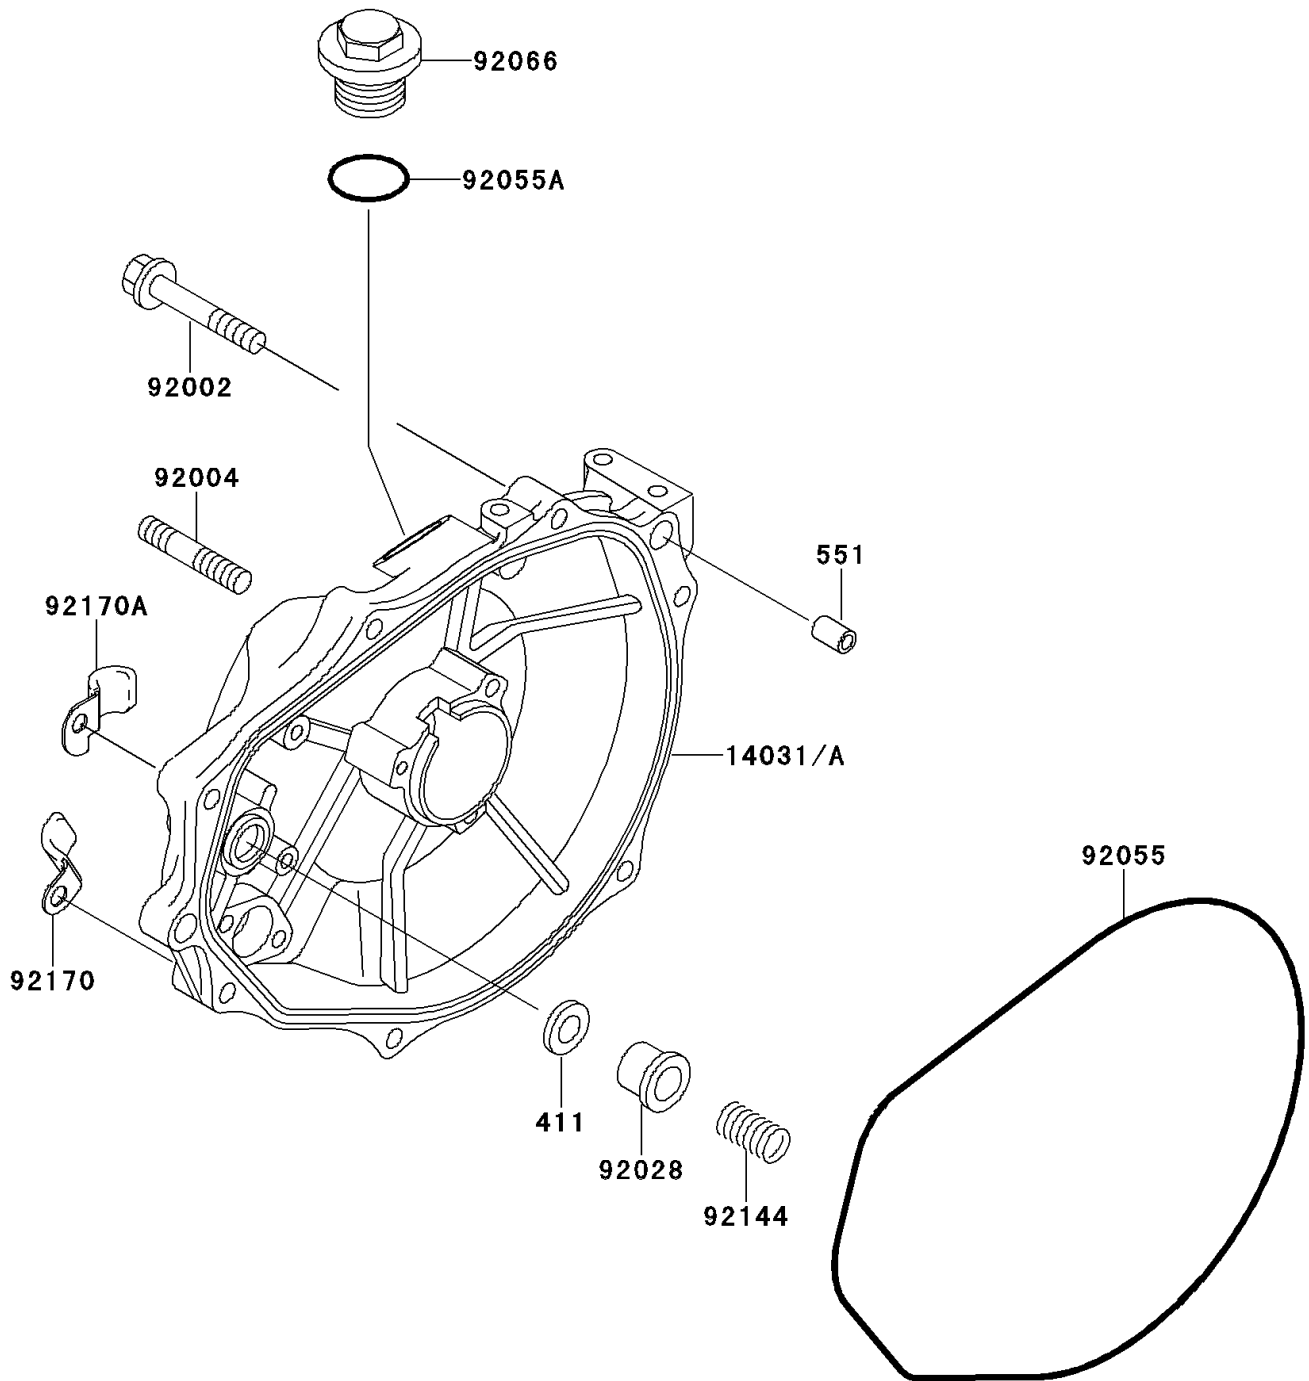

1997 750 SXi (Canada Only) PARTS DIAGRAM

Engine Cover(s)

E1431

1997 750 SXi (Canada Only) PARTS LIST

Engine Cover(s)

ITEM NAME	PART NUMBER	QUANTITY
WASHER-PLAIN,5MM (Ref # 411)	411S0500	1
PIN-DOWEL (Ref # 551)	551R0812	2
COVER-GENERATOR (Ref # 14031A)	14031-3721	1
BOLT,6X30 (Ref # 92002)	92002-3726	7
STUD (Ref # 92004)	92004-3710	2
BUSHING (Ref # 92028)	92028-3718	1
RING-O,GENERATOR COVER (Ref # 92055)	92055-3712	1
RING-O (Ref # 92055A)	92055-515	1
PLUG (Ref # 92066)	92066-3739	1
SPRING (Ref # 92144)	92144-3728	1
CLAMP (Ref # 92170)	92170-3735	1
CLAMP (Ref # 92170A)	92170-3736	1