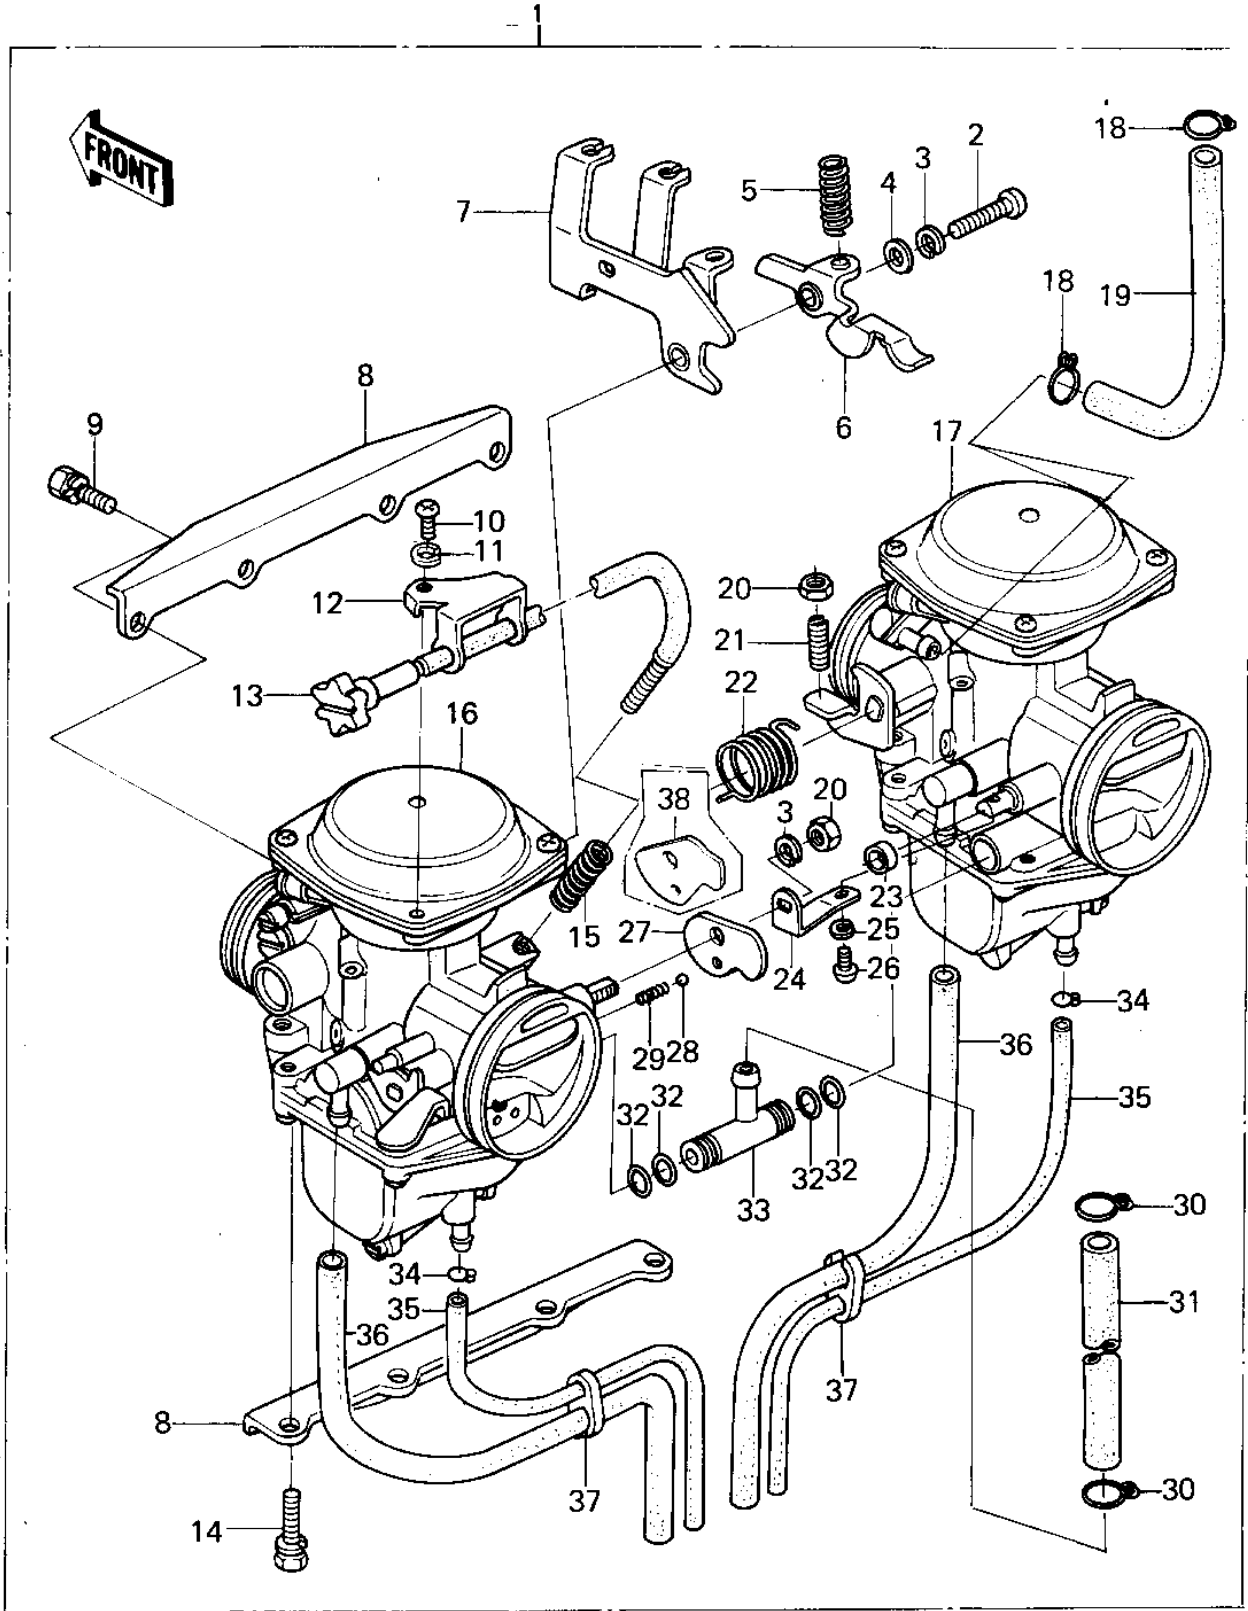

1979 KZ400-B2 PARTS DIAGRAM

CARBURETOR ASSY

1979 KZ400-B2 PARTS LIST

CARBURETOR ASSY

ITEM NAME	PART NUMBER	QUANTITY
CARBURETOR ASSY (Ref # 1)	16001-1334	
CARBURETOR ASSY (Ref # 1)	16001-1112	
CARBURETOR ASSY (Ref # 1)	16001-1334	
SCREW-PAN-CROS,5X25 (Ref # 2)	220B0525	
WASHER SPRING 5MM (Ref # 3)	461F0500	
WASHER,PLAIN (Ref # 4)	16039-027	
SPRING (Ref # 5)	92081-1003	
ROCKER ARM (Ref # 6)	11034-1009	
BRACKET,THR.CBL (Ref # 7)	11034-1008	
PLATE,STAY (Ref # 8)	16065-1012	
SCREW,6X16 (Ref # 9)	92009-1129	
SCREW PAN HEAD 4X10 (Ref # 10)	220B0410	
WASHER SPRING 4MM (Ref # 11)	461F0400	
STAY,STOP SCREW (Ref # 12)	11034-1202	
SCREW,THROTTLE STOP (Ref # 13)	16021-1007	
BOLT,HEX HEAD,6X22 (Ref # 14)	92009-1006	
SPRING,STOP SCREW (Ref # 15)	92081-1062	
CARBURETOR,L.H. (Ref # 16)	16001-1064	
CARBURETOR,L.H. (Ref # 16)	16001-1117	
CARBURETOR,L.H. (Ref # 16)	16001-1110	
CARBURETOR,R.H. (Ref # 17)	16001-1065	
CARBURETOR,R.H. (Ref # 17)	16001-1118	
CARBURETOR,R.H. (Ref # 17)	16001-1111	
CLAMP,FUEL HOSE (Ref # 18)	92037-1040	
HOSE,FUEL INLET (Ref # 19)	92059-1001	
NUT,5MM (Ref # 20)	311B0500	
SCREW,SLOTTED (Ref # 21)	16021-1002	
SPRING (Ref # 22)	92081-1063	
COLLAR,CHOKE LEVER (Ref # 23)	16073-1001	

1979 KZ400-B2 PARTS LIST

CARBURETOR ASSY

ITEM NAME	PART NUMBER	QUANTITY
BRACKET,CHOKE LEVER (Ref # 24)	11034-1203	
WASHER SPRING 3MM (Ref # 25)	461F0300	
SCREW-PAN-HEAD 3X6 (Ref # 26)	220B0306	
CAM,CHOKE LINK (Ref # 27)	13169-1015	
BALL,STEEL,1/8" (Ref # 28)	600A0400	
SPRING (Ref # 29)	92081-1004	
CLAMP,FUEL INLET TUBE (Ref # 30)	92037-1075	
TUBE,FUEL INLET (Ref # 31)	92059-1029	
"O" RING (Ref # 32)	92055-1004	
FITTING,FUEL TUBE (Ref # 33)	92005-1033	
CLAMP,TUBE,OVERFLOW (Ref # 34)	92037-1142	
HOSE,FUEL OVERFLOW (Ref # 35)	92059-111	
HOSE (Ref # 36)	92059-110	
CLAMP,OVERFLOW (Ref # 37)	92037-1067	
CAM,CHOKE LINK (Ref # 38)	13169-1151	