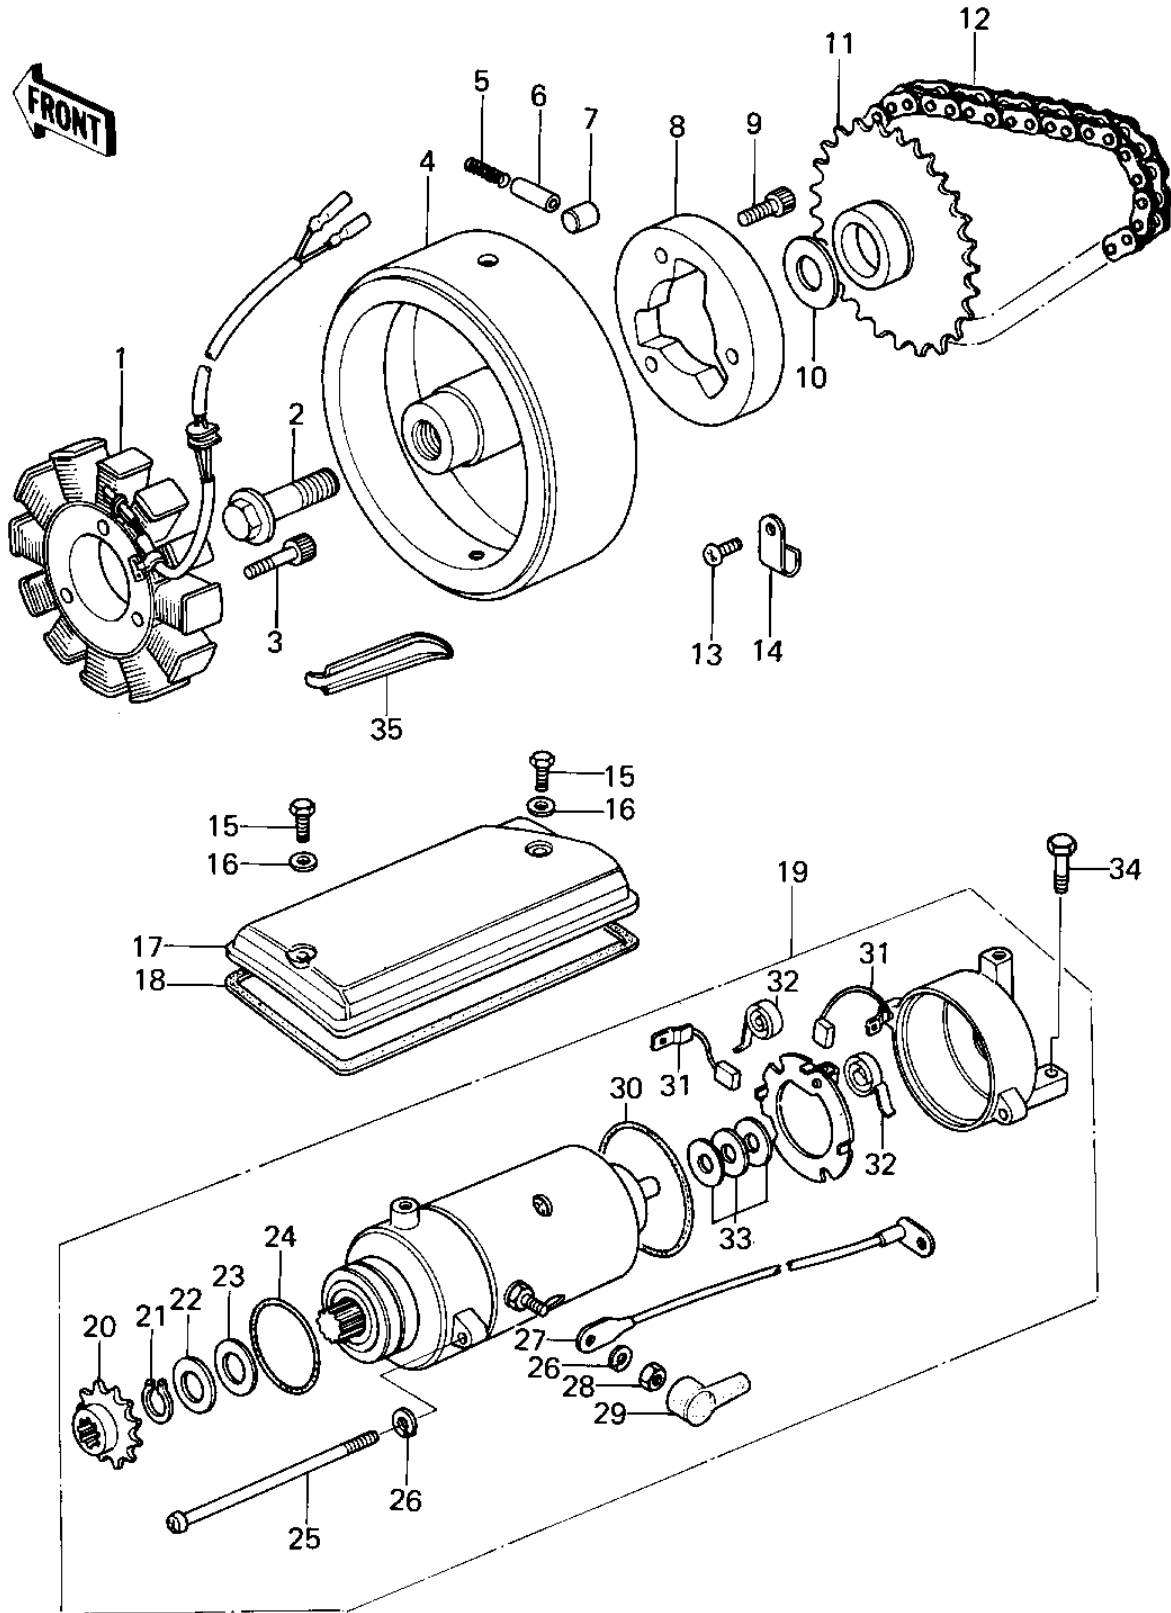

1978 KZ400-B1 PARTS DIAGRAM

GENERATOR/STARTER MOTOR

1978 KZ400-B1 PARTS LIST

GENERATOR/STARTER MOTOR

ITEM NAME	PART NUMBER	QUANTITY
STATOR.ASSY,GENERATER (Ref # 1)	21003-1009	1
BOLT,10X40 (Ref # 2)	92002-1303	1
BOLT,ALLEN,6X28 (Ref # 3)	120P0628	3
FLYWHEEL (Ref # 4)	21050-1004	1
SPRING (Ref # 5)	92081-110	3
PIN (Ref # 6)	92043-087	3
ROLLER (Ref # 7)	92122-004	1
BOLT (Ref # 8)	120P0816	1
BOLT (Ref # 9)	120P0816	3
SPACER,25X40X1 (Ref # 10)	92026-1004	1
SPROCKET,ONWAY CLUTCH (Ref # 11)	12046-1030	1
CHAIN,DYNAMO (Ref # 12)	92057-1009	1
SCREW PAN HEAD 6X10 (Ref # 13)	220B0610	1
CLAMP,WIRING HARNESS (Ref # 14)	21126-008	1
BOLT (6X10) (Ref # 15)	110R0610	2
WASHER,PLAIN,6MM (Ref # 16)	410D0600	2
COVER,STARTER (Ref # 17)	14025-1284	1
GASKET,STARTER COVER (Ref # 18)	11009-1006	1
MOTOR ASSY,STARTER (Ref # 19)	21163-1011	1
SPROCKET STARTNG MOT (Ref # 20)	21053-002	1
CIRCLIP 14MM (Ref # 21)	480J1400	1
WASHER,PLAIN,14MM (Ref # 22)	21025-008	1
WASHER PLAIN 14MM (Ref # 23)	21025-009	1
"O" RING,42.8MM (Ref # 24)	21027-005	1
SCREW PAN HEAD 6X110 (Ref # 25)	220B06110	2
WASHER SPRING 6MM (Ref # 26)	461F0600	4
WIRE STRTER MOT LEAD (Ref # 27)	26010-035	1
NUT 6MM (Ref # 28)	312B0600	2
CAP,STARTING MOTOR (Ref # 29)	21017-020	1

1978 KZ400-B1 PARTS LIST

GENERATOR/STARTER MOTOR

ITEM NAME	PART NUMBER	QUANTITY
"0" RING,62MM (Ref # 30)	21027-006	1
BRUSH CARBON (Ref # 31)	21039-004	2
SPRING CARBON BRUSH (Ref # 32)	21040-004	2
WASHER,PLAIN,9MM (Ref # 33)	21025-007	3
BOLT-UPSET (Ref # 34)	112G0625	2
PLATE,LEAD CLAMP (Ref # 35)	13169-1008	1