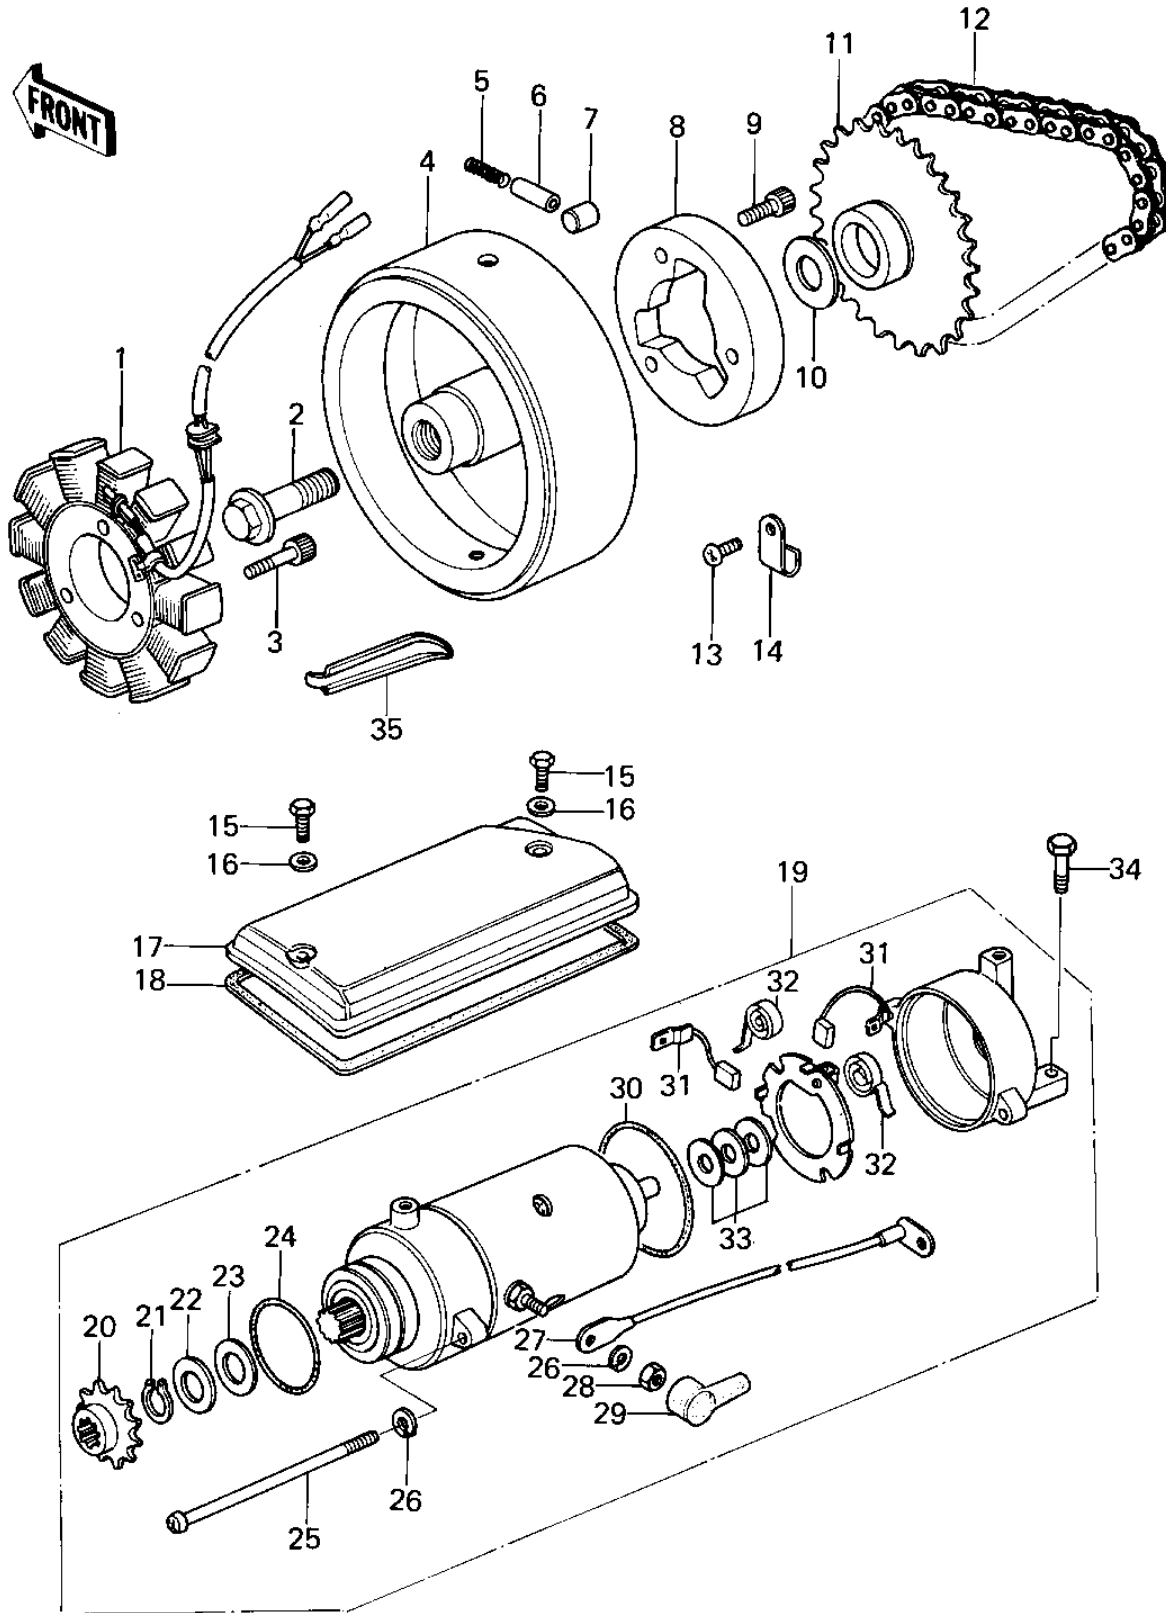

1978 KZ400-B1 PARTS DIAGRAM

GENERATOR/STARTER MOTOR

1978 KZ400-B1 PARTS LIST

GENERATOR/STARTER MOTOR

ITEM NAME	PART NUMBER	QUANTITY
STATOR.ASSY,GENERATER (Ref # 1)	21003-1009	1
BOLT,10X40 (Ref # 2)	92002-1303	1
BOLT,ALLEN,6X28 (Ref # 3)	120P0628	3
FLYWHEEL (Ref # 4)	21050-1004	1
SPRING (Ref # 5)	92081-110	3
PIN (Ref # 6)	92043-087	3
ROLLER (Ref # 7)	92122-004	1
BOLT (Ref # 8)	120P0816	1
BOLT (Ref # 9)	120P0816	3
SPACER,25X40X1 (Ref # 10)	92026-1004	1
SPROCKET,ONWAY CLUTCH (Ref # 11)	12046-1030	1
CHAIN,DYNAMO (Ref # 12)	92057-1009	1
SCREW PAN HEAD 6X10 (Ref # 13)	220B0610	1
CLAMP,WIRING HARNESS (Ref # 14)	21126-008	1
BOLT (6X10) (Ref # 15)	110R0610	2
WASHER,PLAIN,6MM (Ref # 16)	410D0600	2
COVER,STARTER (Ref # 17)	14025-1284	1
GASKET,STARTER COVER (Ref # 18)	11009-1006	1
MOTOR ASSY,STARTER (Ref # 19)	21163-1011	1
SPROCKET STARTNG MOT (Ref # 20)	21053-002	1
CIRCLIP 14MM (Ref # 21)	480J1400	1
WASHER,PLAIN,14MM (Ref # 22)	21025-008	1
WASHER PLAIN 14MM (Ref # 23)	21025-009	1
"O" RING,42.8MM (Ref # 24)	21027-005	1
SCREW PAN HEAD 6X110 (Ref # 25)	220B06110	2
WASHER SPRING 6MM (Ref # 26)	461F0600	4
WIRE STRTER MOT LEAD (Ref # 27)	26010-035	1
NUT 6MM (Ref # 28)	312B0600	2
CAP,STARTING MOTOR (Ref # 29)	21017-020	1

1978 KZ400-B1 PARTS LIST

GENERATOR/STARTER MOTOR

ITEM NAME	PART NUMBER	QUANTITY
"0" RING,62MM (Ref # 30)	21027-006	1
BRUSH CARBON (Ref # 31)	21039-004	2
SPRING CARBON BRUSH (Ref # 32)	21040-004	2
WASHER,PLAIN,9MM (Ref # 33)	21025-007	3
BOLT-UPSET (Ref # 34)	112G0625	2
PLATE,LEAD CLAMP (Ref # 35)	13169-1008	1