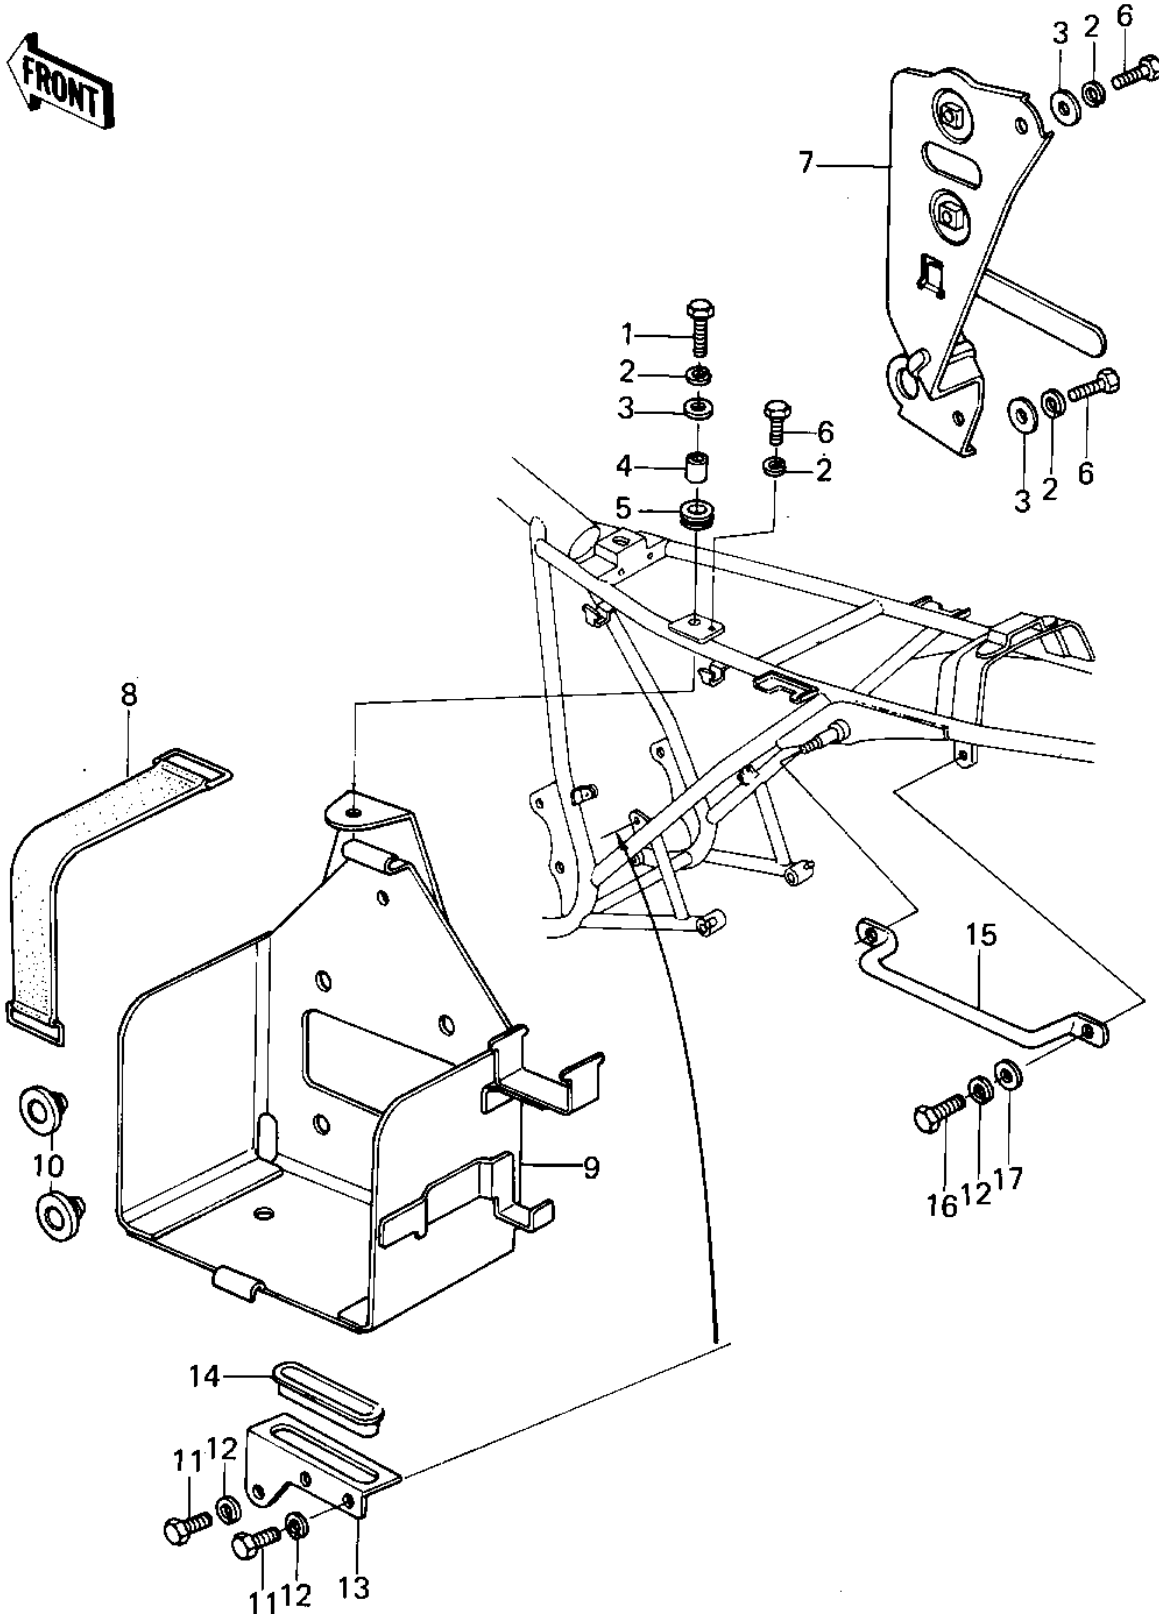

# 1978 KZ400-B1 PARTS DIAGRAM

## BATTERY CASE/ELECTRO BRACKET

## 1978 KZ400-B1 PARTS LIST

### BATTERY CASE/ELECTRO BRACKET

ITEM NAME	PART NUMBER	QUANTITY
BOLT 6X22 (Ref # 1)	112B0622	1
WASHER SPRING 6MM (Ref # 2)	461F0600	4
WASHER 6.5X20X1.6T (Ref # 3)	92022-125	3
COLLAR,6.8X10X8.5 (Ref # 4)	92027-129	1
DAMPER RUBBER (Ref # 5)	92075-076	1
BOLT-UPSET 6X14 (Ref # 6)	112B0614	3
BRACKET,ELECTRIC (Ref # 7)	11034-1071	1
BAND BATTERY (Ref # 8)	92072-006	1
CASE,BATTERY (Ref # 9)	32097-041	1
DAMPER RUBBER (Ref # 10)	92075-078	7
BOLT-SMALL-UPSET,8X16 (Ref # 11)	115G0816	2
WASHER SPRING 8MM (Ref # 12)	461F0800	3
BRACKET,BASE (Ref # 13)	32129-008	1
DAMPER RUBBER (Ref # 14)	92075-280	1
GRIP FRAME (Ref # 15)	32109-009	1
BOLT-SMALL-UPSET,8X16 (Ref # 16)	115G0816	1
WASHER PLAIN 8MM (Ref # 17)	410B0800	1