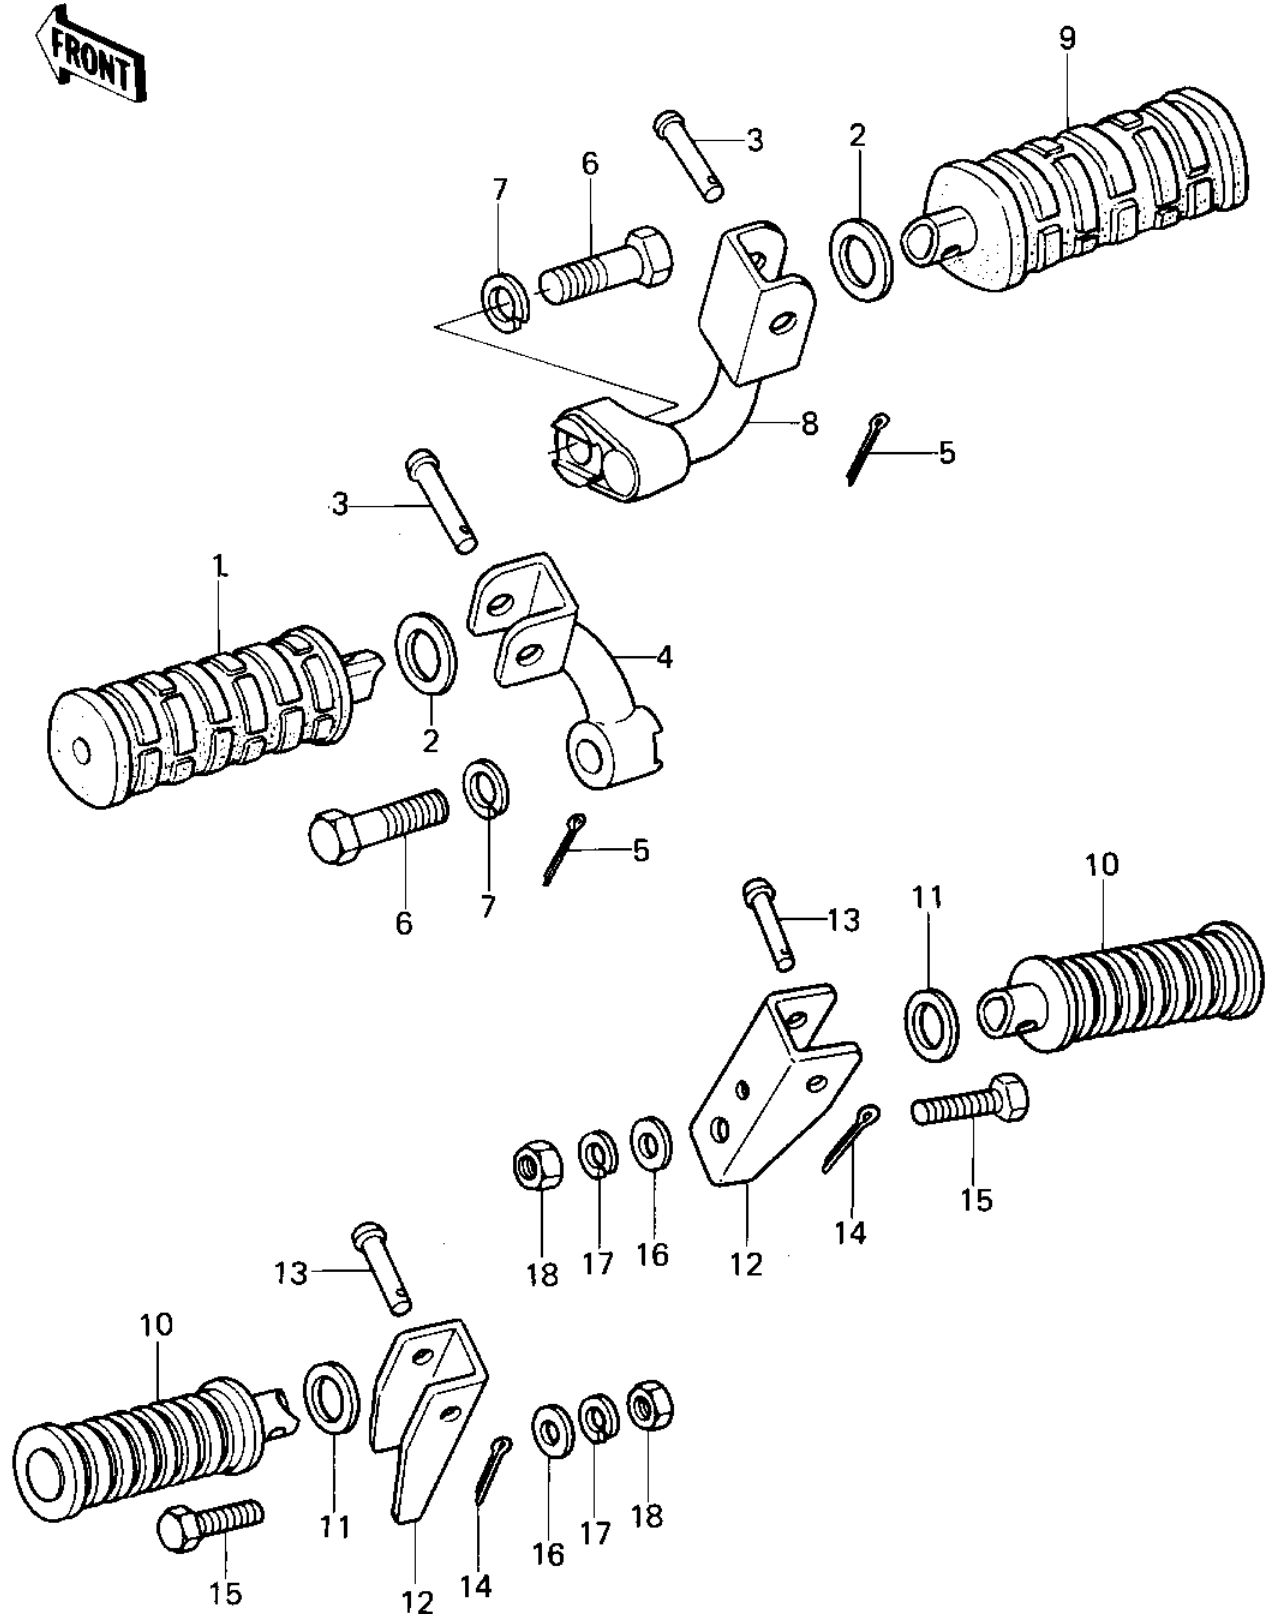

# 1978 KZ400-B1 PARTS DIAGRAM

FOOTRESTS

# 1978 KZ400-B1 PARTS LIST

## FOOTRESTS

ITEM NAME	PART NUMBER	QUANTITY
BAR-FOOTREST,L.H (Ref # 1)	34028-011	1
WASHER,PLAIN (Ref # 2)	92022-250	2
PIN-FOOTREST BAR FIT (Ref # 3)	92043-080	2
HOLDER-STEP,FR,LH (Ref # 4)	34003-1078	1
PIN COTTER 2.5X16 (Ref # 5)	550D2516	2
BOLT-HEX HEAD,12X36 (Ref # 6)	113B1236A	2
WASHER SPRING 12MM (Ref # 7)	461F1200	2
HOLDER-STEP,FR,RH (Ref # 8)	34003-1079	1
BAR-FOOTREST,R.H (Ref # 9)	34028-012	1
RUBBER,FOOTREST (Ref # 10)	92076-027	2
WASHER-PLAIN (OPT) (Ref # 11)	92022-199	2
BRACKET,STEP (Ref # 12)	32054-1021	2
PIN (Ref # 13)	92043-1464	2
PIN,COTTER,2.0X12 (Ref # 14)	550D2012	2
BOLT,HEX HEAD,10X50 (Ref # 15)	92001-1254	2
WASHER PLAIN 10MM (Ref # 16)	410B1000	2
WASHER SPRING 10MM (Ref # 17)	461F1000	2
NUT,10MM (Ref # 18)	314B1000	2