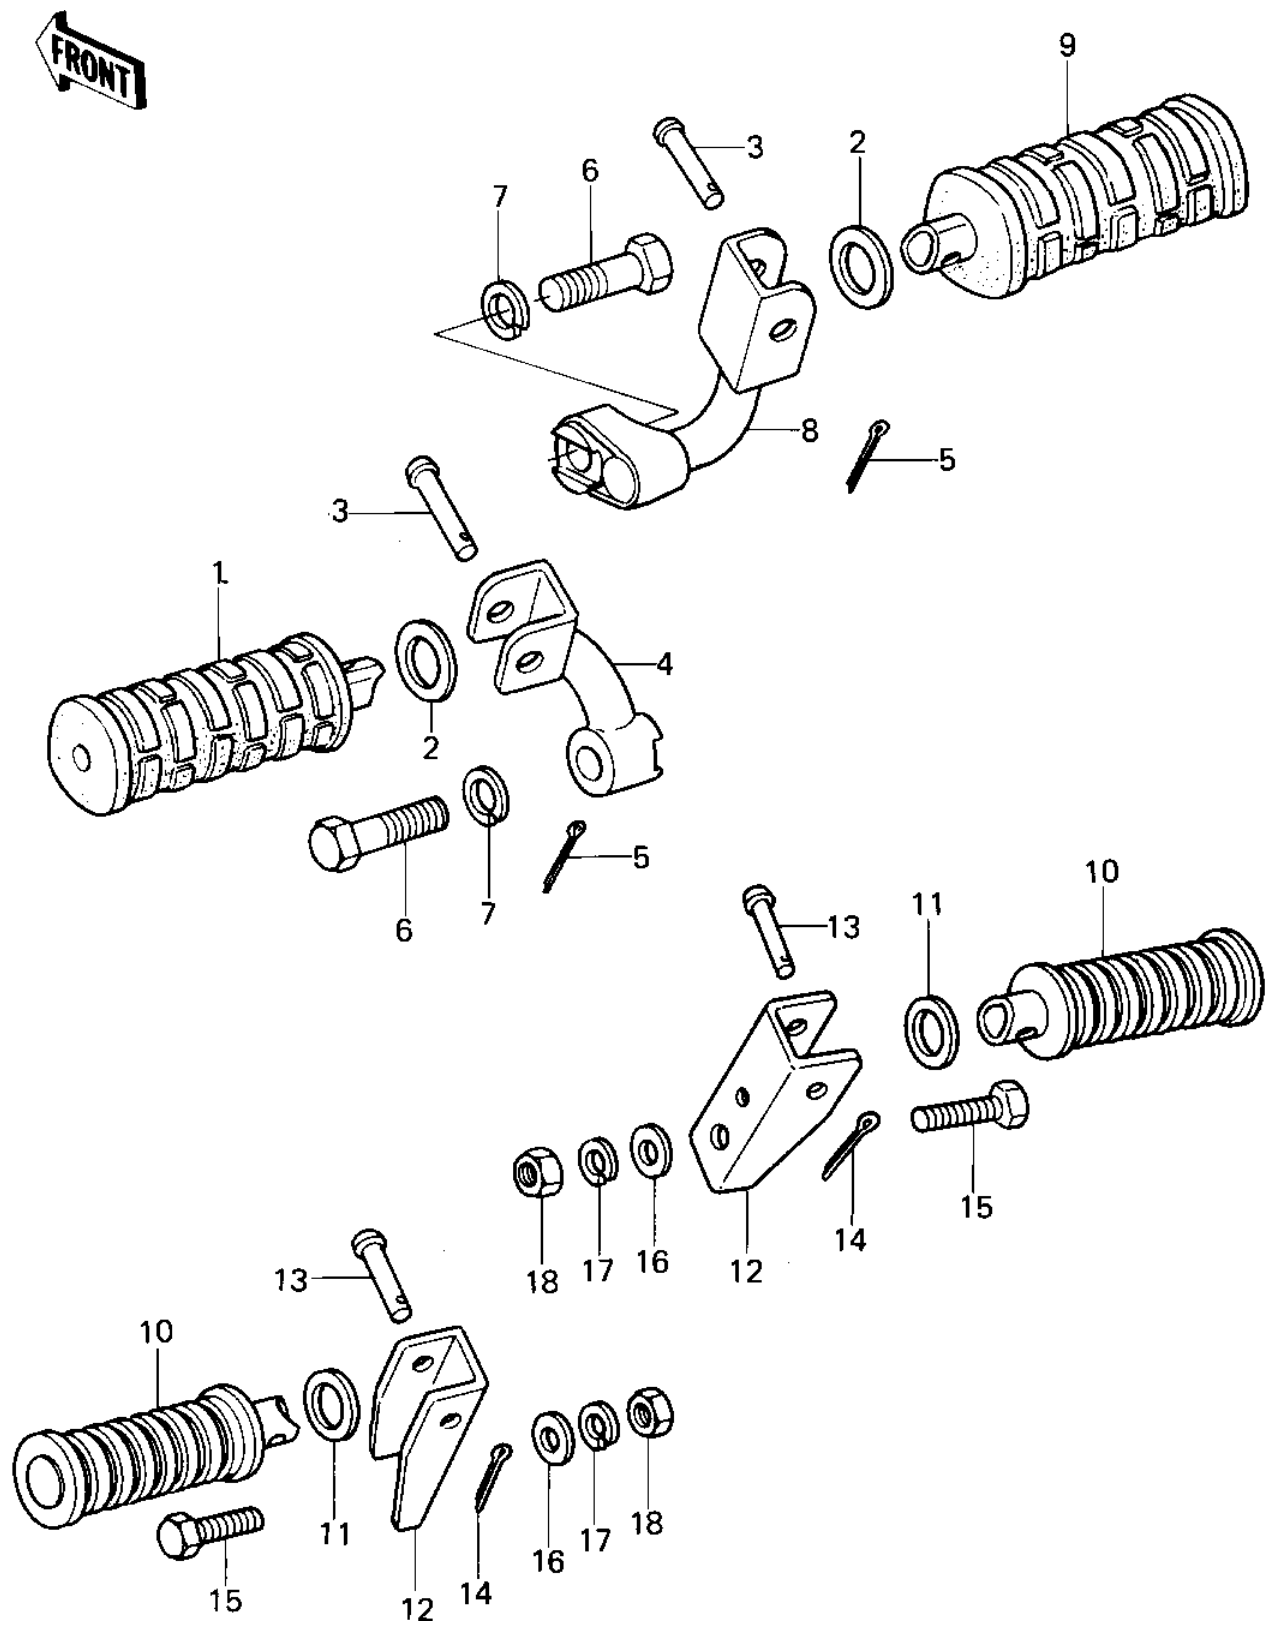

1979 KZ400-B2 PARTS DIAGRAM

FOOTRESTS

1979 KZ400-B2 PARTS LIST

FOOTRESTS

ITEM NAME	PART NUMBER	QUANTITY
BAR-FOOTREST,L.H (Ref # 1)	34028-011	
WASHER,PLAIN (Ref # 2)	92022-250	
PIN-FOOTREST BAR FIT (Ref # 3)	92043-080	
HOLDER-STEP,FR,LH (Ref # 4)	34003-1078	
PIN COTTER 2.5X16 (Ref # 5)	550D2516	
BOLT-HEX HEAD,12X36 (Ref # 6)	113B1236A	
WASHER SPRING 12MM (Ref # 7)	461F1200	
HOLDER-STEP,FR,RH (Ref # 8)	34003-1079	
BAR-FOOTREST,R.H (Ref # 9)	34028-012	
RUBBER,FOOTREST (Ref # 10)	92076-027	
WASHER-PLAIN (OPT) (Ref # 11)	92022-199	
BRACKET,STEP (Ref # 12)	32054-1021	
PIN (Ref # 13)	92043-1464	
PIN,COTTER,2.0X12 (Ref # 14)	550D2012	
BOLT,HEX HEAD,10X50 (Ref # 15)	92001-1254	
WASHER PLAIN 10MM (Ref # 16)	410B1000	
WASHER SPRING 10MM (Ref # 17)	461F1000	
NUT,10MM (Ref # 18)	314B1000	