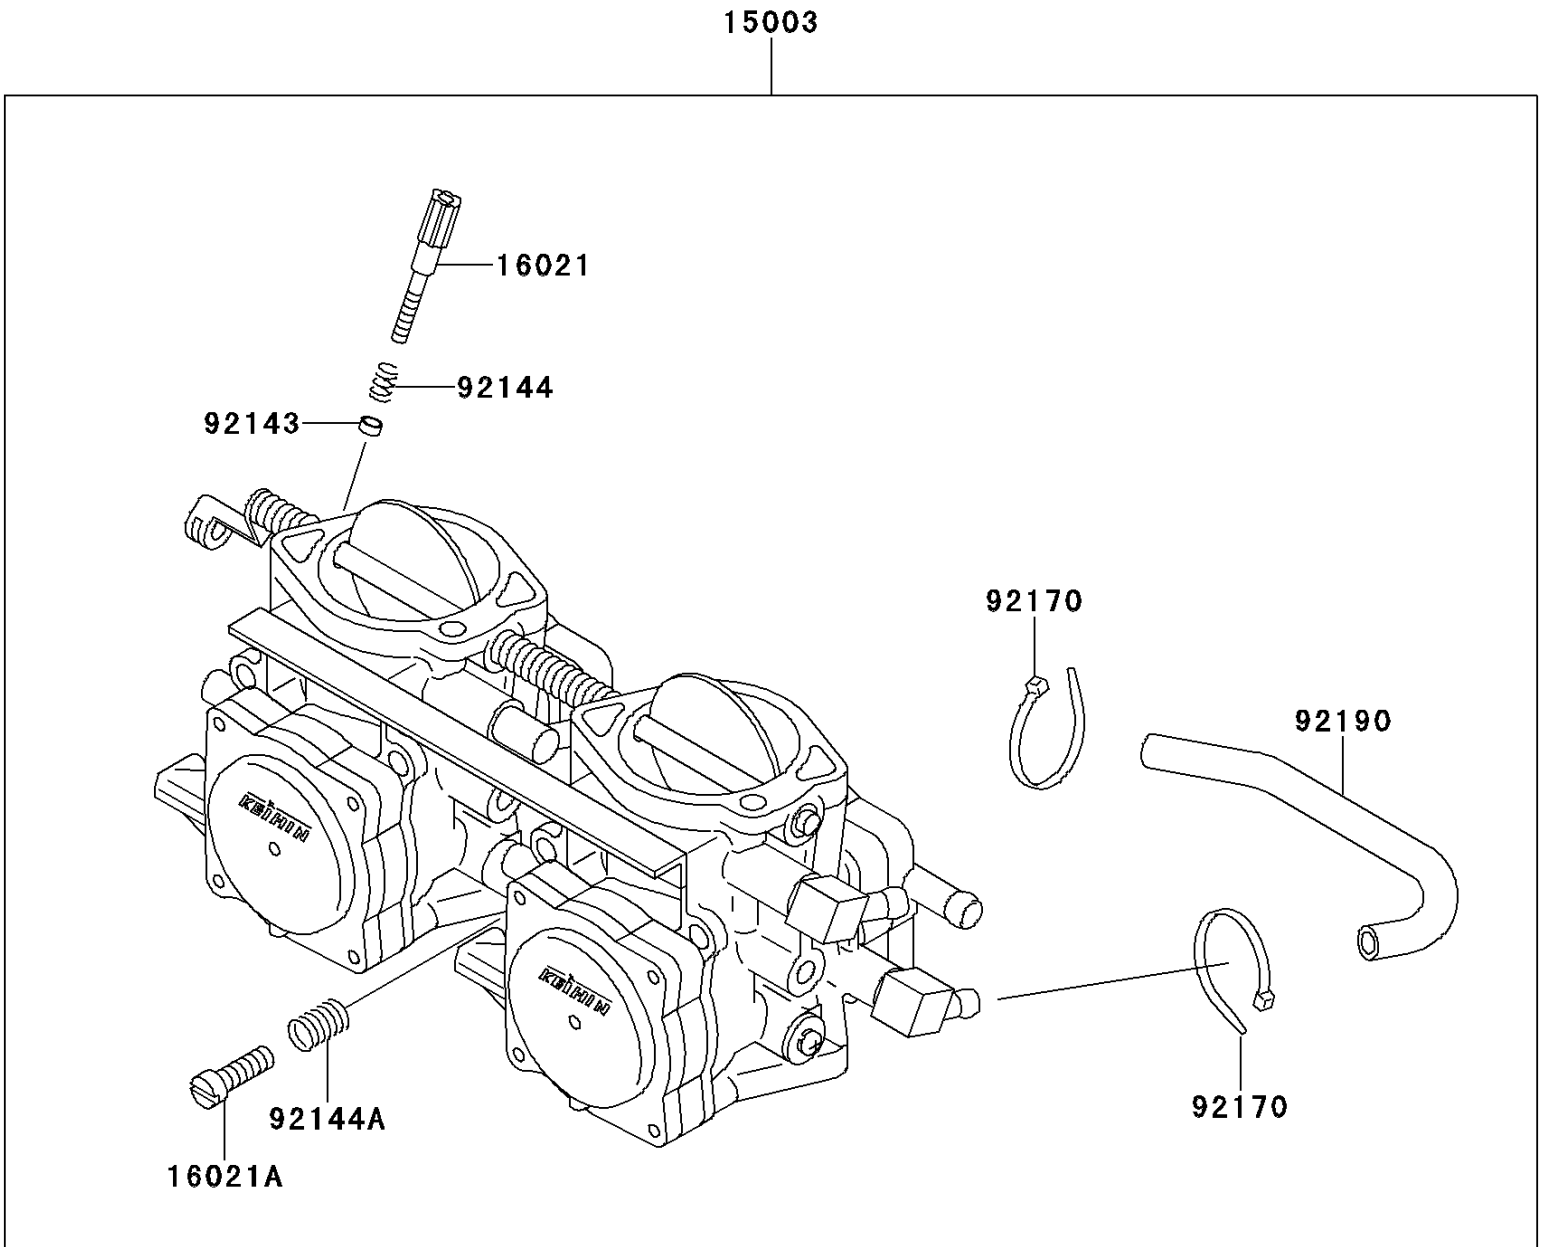

# 1995 750 SXi PARTS DIAGRAM

Carburetor(JS750-B1)

E1611

## 1995 750 SXi PARTS LIST

Carburetor(JS750-B1)

| ITEM NAME                                 | PART NUMBER | QUANTITY |
|---|-------------|----------|
| CARBURETOR-ASSY (Ref # 15003)             | 15003-3710  | 1        |
| SCREW-THROTTLE STOP (Ref # 16021)         | 16021-3702  | 1        |
| SCREW-THROTTLE STOP (Ref # 16021A)        | 16021-3704  | 1        |
| COLLAR,THROTTLE STOP SCREW (Ref # 92143)  | 92143-3709  | 1        |
| SPRING,THROTTLE STOP SCREW (Ref # 92144)  | 92144-3706  | 1        |
| SPRING,THROTTLE STOP SCREW (Ref # 92144A) | 92144-3745  | 1        |
| CLAMP,TUBE (Ref # 92170)                  | 92170-3740  | 2        |
| TUBE,5.3X10.5X180 (Ref # 92190)           | 92190-3910  | 1        |