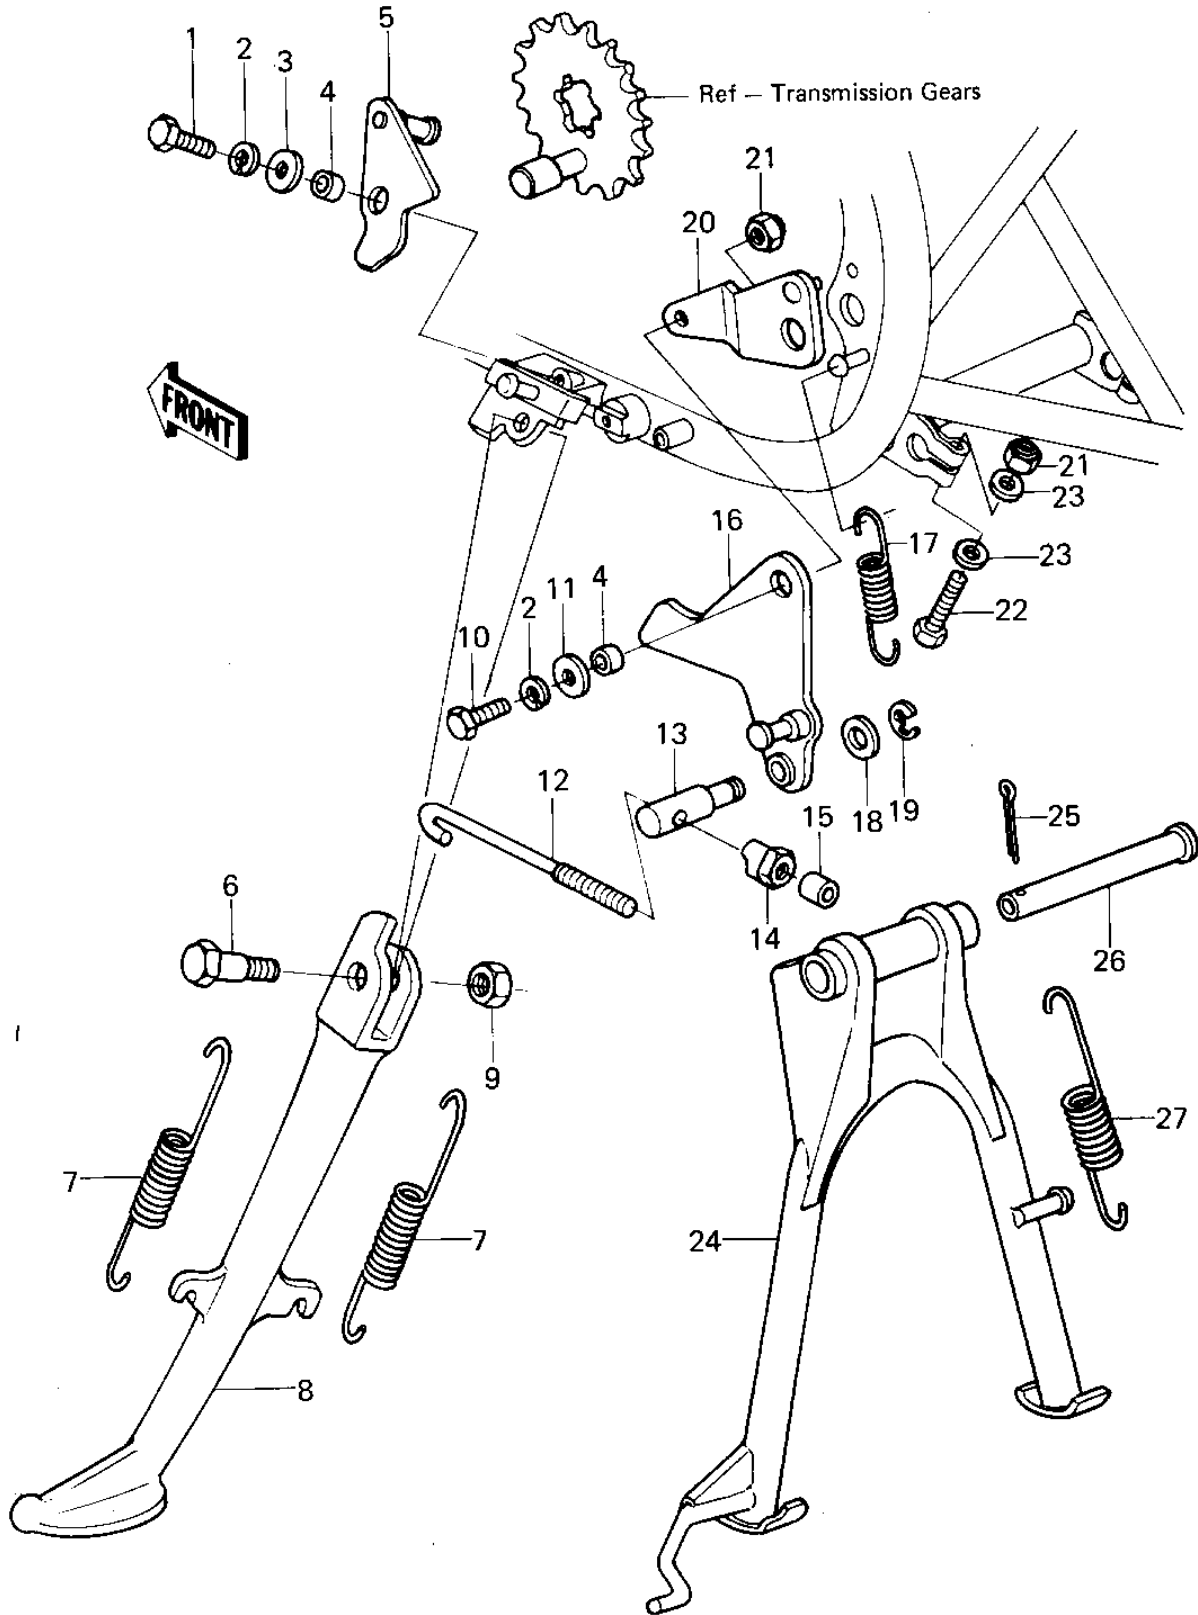

1978 KZ400-B1 PARTS DIAGRAM

STANDS

1978 KZ400-B1 PARTS LIST

STANDS

ITEM NAME	PART NUMBER	QUANTITY
BOLT-UPSET,6X16 (Ref # 1)	112G0616	1
WASHER SPRING 6MM (Ref # 2)	461F0600	2
WASHER PLAIN 6MM (Ref # 3)	411B0600	1
COLLAR,6.3X10X4.8 (Ref # 4)	92027-1066	2
LATCH,SIDE STAND (Ref # 5)	49031-1001	1
BOLT, SIDE STAND FIT (Ref # 6)	92003-157	1
SPRING,SIDE STAND (Ref # 7)	92081-1020	2
STAND-SIDE (Ref # 8)	34024-1008	1
NUT 10MM (Ref # 9)	315B1000	1
NUT,20MM (Ref # 9)	92015-1555	1
BOLT-UPSET,6X20 (Ref # 10)	112G0620	1
WASHER 6.5X20X1.6T (Ref # 11)	92022-125	1
ROD,TIE,SIDE STAND (Ref # 12)	39111-1002	1
PIN,SIDE STAND (Ref # 13)	92043-1018	1
NUT,6M/M (Ref # 14)	92015-1028	1
TUBE,4.5X9X7 (Ref # 15)	92059-1012	1
LEVER,SIDE STAND (Ref # 16)	13168-1005	1
SPRING (Ref # 17)	92081-1023	1
WASHER PLAIN 8MM (Ref # 18)	410B0800	1
CIRCLIP,6M/M (Ref # 19)	482K6000	1
BRACKET,SIDE STAND (Ref # 20)	11034-1151	1
NUT (Ref # 21)	92019-008	3
BOLT 6X35 (Ref # 22)	110R0635	2
WASHER PLAIN 6MM (Ref # 23)	410B0600	4
STAND-MAIN (Ref # 24)	34011-1002	1
PIN COTTER 3.0X30 (Ref # 25)	550D3030	1
SHAFT,MAIN STAND (Ref # 26)	34019-015	1
SPRING,MAIN STAND (Ref # 27)	92081-1032	1