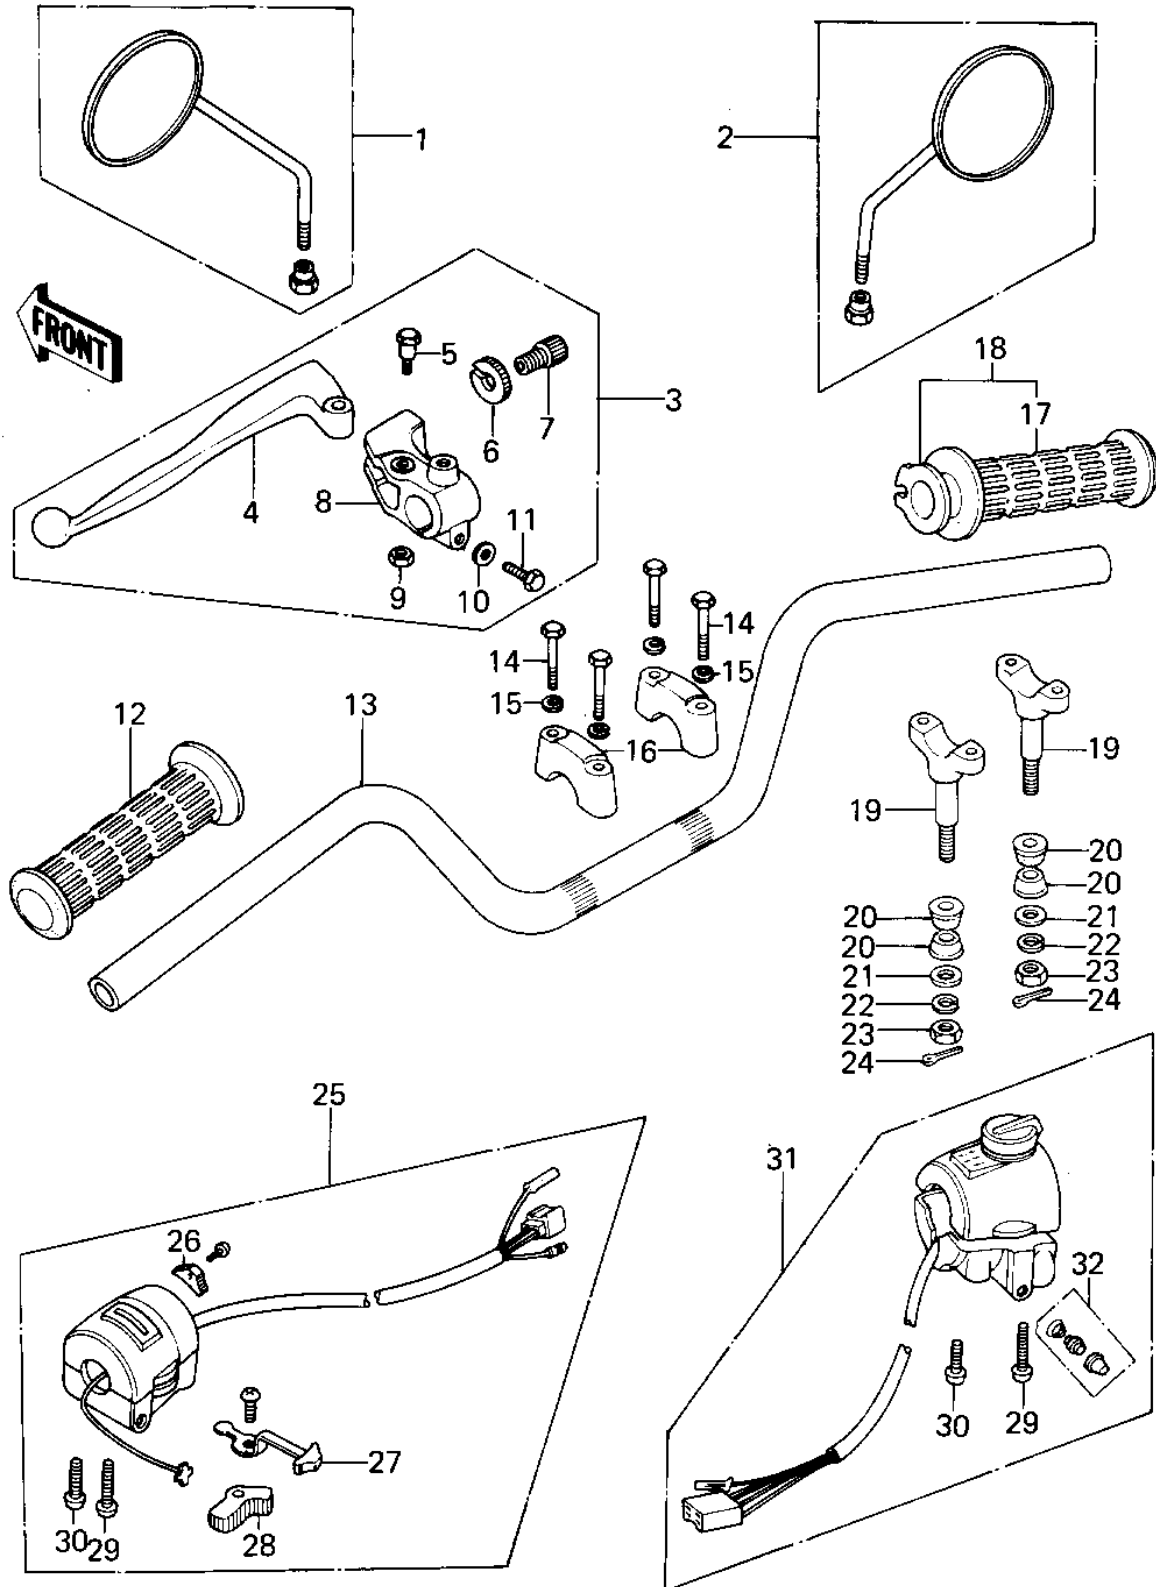

1979 KZ400-B2 PARTS DIAGRAM

HANDLEBAR

1979 KZ400-B2 PARTS LIST

HANDLEBAR

ITEM NAME	PART NUMBER	QUANTITY
REAR VIEW MIRROR,L.H. (Ref # 1)	56001-1015	
REAR VIEW MIRROR,R.H. (Ref # 2)	56001-1016	
LEVER ASSY,CLUTCH (Ref # 3)	46076-052	
LEVER,CLUTCH (Ref # 4)	46092-023	
BOLT,HEX HEAD (Ref # 5)	92007-047	
NUT,CABLE ADJUST NUT (Ref # 6)	46056-007	
SCREW CABLE ADJUST (Ref # 7)	46055-003	
HOLDER,CLUTCH LEVER (Ref # 8)	46094-017	
NUT (Ref # 9)	92019-008	
WASHER PLAIN 6MM (Ref # 10)	410B0600	
BOLT HEX HEAD 6X25 (Ref # 11)	110N0625	
RUBBER,L.H GRIP (Ref # 12)	46075-028	
HANDLEBAR (Ref # 13)	46003-1019	
BOLT 8X38 (Ref # 14)	92001-1405	
WASHER SPRING 8MM (Ref # 15)	461F0800	
HOLDER-HANDLEBAR (Ref # 16)	46012-008	
RUBBER,R.H GRIP (Ref # 17)	46061-018	
GRIP ASSY,THROTTLE (Ref # 18)	46019-038	
HOLDER-HANDLEBAR LOW (Ref # 19)	46012-010	
DAMPER RUBBER HANDLE (Ref # 20)	92075-039	
CAP HANDLEBAR HOLDER (Ref # 21)	46016-003	
WASHER SPRING 10MM (Ref # 22)	461F1000	
NUT,10MM (Ref # 23)	314B1000	
PIN,SNAP (Ref # 24)	554A0800	
HOUSING ASSY,CONT,L.H (Ref # 25)	46091-1079	
KNOB,LIGHTING SW L.H (Ref # 26)	46044-013	
KNOB,LIGHTING SW L.H (Ref # 27)	46043-005	
BUTTON, HORN PUSH (Ref # 28)	46028-006	
SCREW-PAN-CROS (Ref # 29)	220B0535	

1979 KZ400-B2 PARTS LIST

HANDLEBAR

ITEM NAME	PART NUMBER	QUANTITY
SCREW PAN HEAD 5X30 (Ref # 30)	220B0530	
HOUSING ASSY,R.H (Ref # 31)	46091-1039	
SWITCH ASSY,HORN BUTN (Ref # 32)	27010-1009	