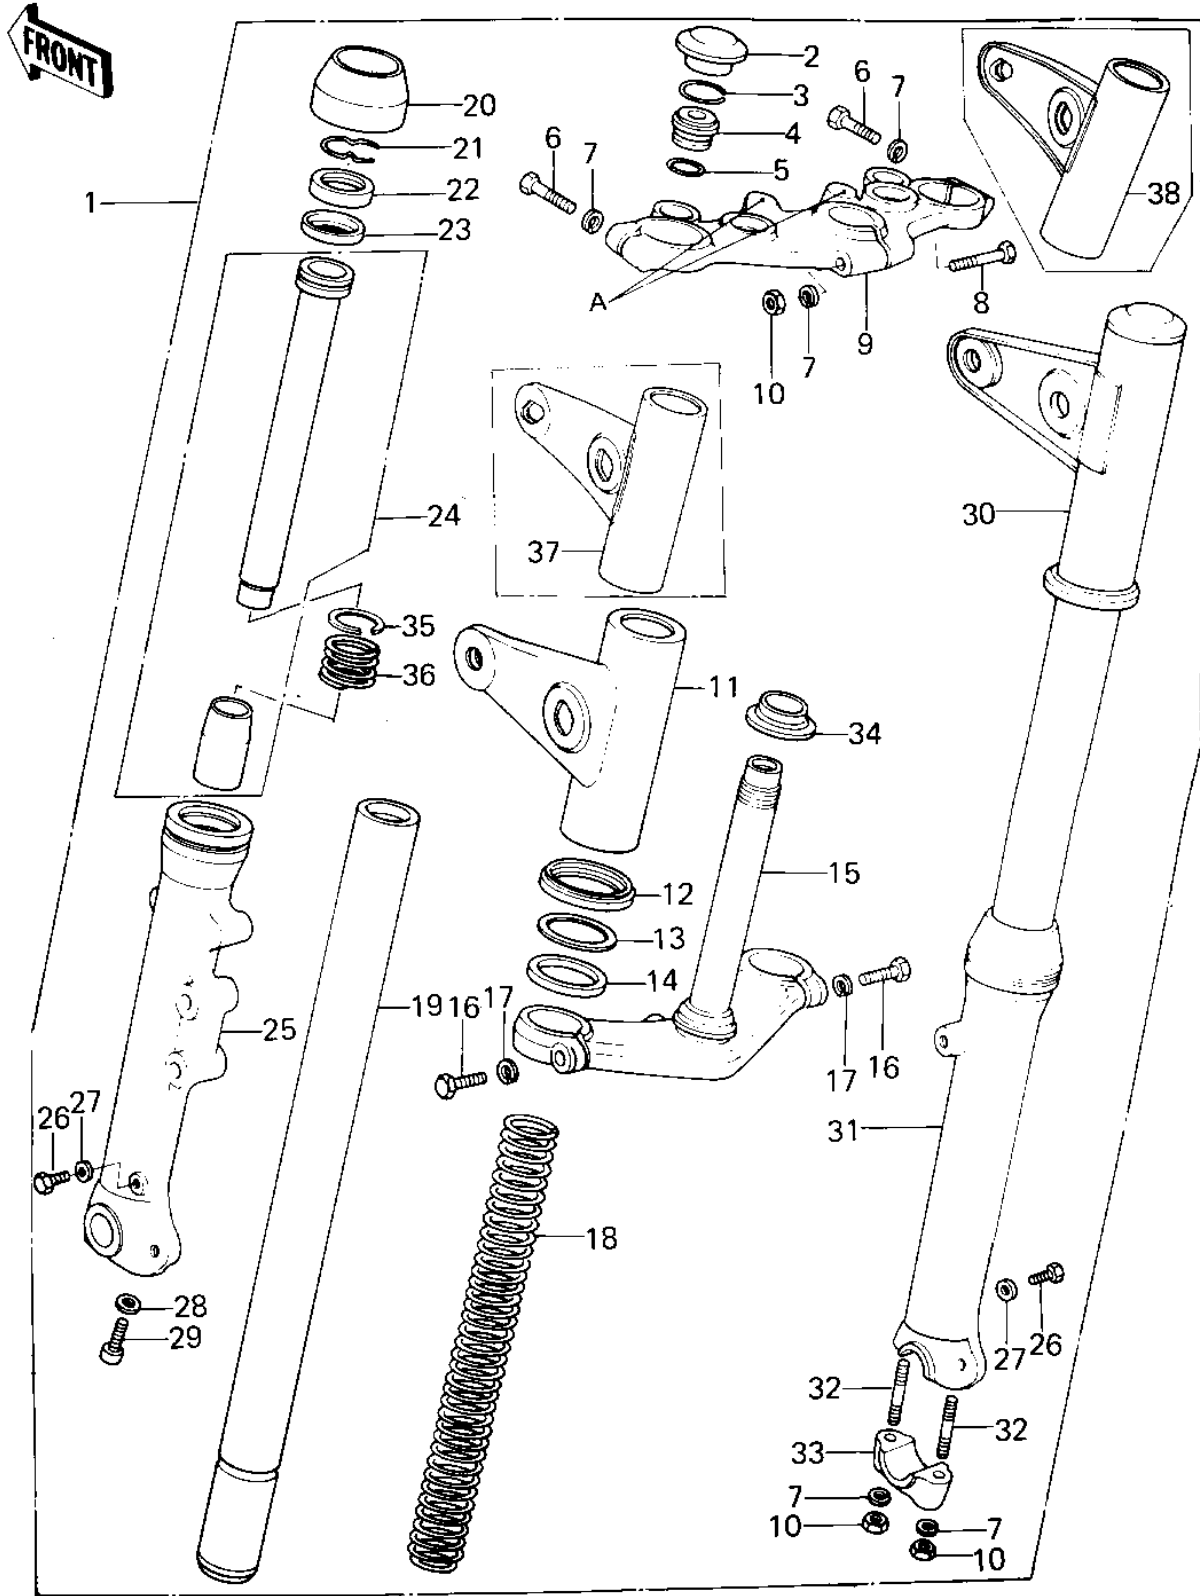

1978 KZ400-B1 PARTS DIAGRAM

FRONT FORK

1978 KZ400-B1 PARTS LIST

FRONT FORK

ITEM NAME	PART NUMBER	QUANTITY
FORK-FRONT (Ref # 1)	44001-1005	1
FORK-FRONT (Ref # 1)	44001-1050	1
FORK-FRONT (Ref # 1)	44001-1063	1
CAP,RUBBER,FORK TOP (Ref # 2)	11012-1021	2
CIRCLIP (Ref # 3)	44044-023	2
GUIDE,SPRING (Ref # 4)	44029-022	2
"O" RING (Ref # 5)	44046-025	2
BOLT,HEX HEAD,8X40 (Ref # 6)	92001-1063	2
WASHER SPRING 8MM (Ref # 7)	461F0800	5
BOLT,HEX HEAD,8X55 (Ref # 8)	92001-1064	1
HEAD,STEERING STEM (Ref # 9)	44039-1007	1
HEAD,STEERING STEM (Ref # 9)	44039-1014	1
NUT,LOCK,8MM (Ref # 10)	92015-1124	3
COVER,L.H,FORK (Ref # 11)	44033-1007	1
GUIDE,FORK COVER (Ref # 12)	44064-027	2
WASHER,FORK COVER (Ref # 13)	92022-297	2
DAMPER RUBBER,FK COV (Ref # 14)	92075-240	2
STEM,STEERING (Ref # 15)	44037-1002	1
BOLT,HEX HEAD 10X35 (Ref # 16)	92001-1252	2
WASHER SPRING 10MM (Ref # 17)	461F1000	2
SPRING,FORK INNER (Ref # 18)	44026-1011	2
TUBE,FORK INNER (Ref # 19)	44013-1010	2
DUST SHIELD,FORK (Ref # 20)	92093-1063	2
RING,OIL SEAL STOPER (Ref # 21)	44043-057	2
OIL SEAL,FORK (Ref # 22)	92049-1077	2
SPACER,FORK (Ref # 23)	92026-1005	2
CYLINDER-FORK (Ref # 24)	44022-1028	2
TUBE,LH,FORK OUTER (Ref # 25)	44005-1009	1
BOLT HEX HEAD 6X8 (Ref # 26)	110B0608	2

1978 KZ400-B1 PARTS LIST

FRONT FORK

ITEM NAME	PART NUMBER	QUANTITY
GASKET,DRAIN PLUG (Ref # 27)	44045-047	2
GASKET,FORK CYL BOLT (Ref # 28)	44045-051	2
BOLT,FORK CYLINDER (Ref # 29)	44041-078	2
COVER,R.H.FORK (Ref # 30)	44033-1008	1
TUBE,RH,FORK OUTER (Ref # 31)	44006-1042	1
UNAVAILABLE IN PRICE BOOK (Ref # 32)	172B0830	2
HOLDER, FRONT AXLE (Ref # 33)	44063-010	1
CONE STRNG STEM BERNG (Ref # 34)	92047-006	1
RING,FORK PISTON (Ref # 35)	44025-006	2
SPRING,FORK REBOUND (Ref # 36)	44026-060	2
COVER,L.H,FORK (Ref # 37)	44033-1025	1
COVER,R.H,FORK (Ref # 38)	44033-1026	1