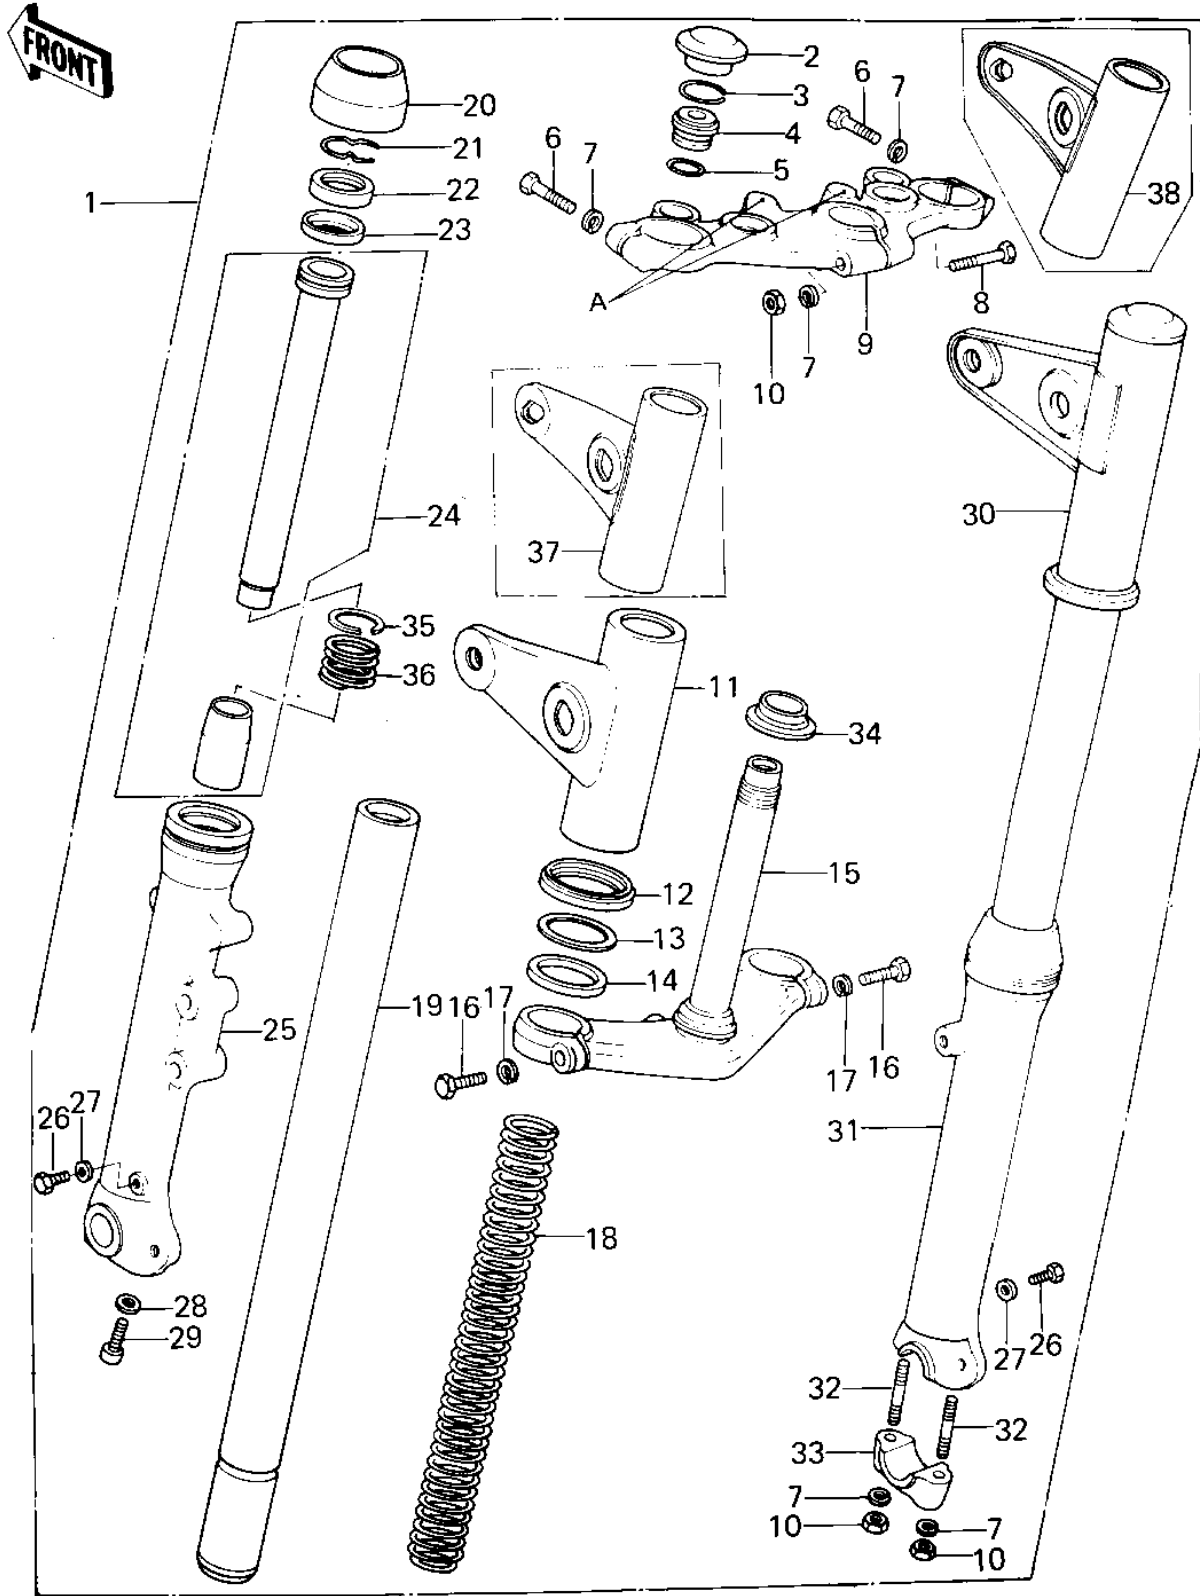

1979 KZ400-B2 PARTS DIAGRAM

FRONT FORK

1979 KZ400-B2 PARTS LIST

FRONT FORK

ITEM NAME	PART NUMBER	QUANTITY
FORK-FRONT (Ref # 1)	44001-1005	
FORK-FRONT (Ref # 1)	44001-1050	
FORK-FRONT (Ref # 1)	44001-1063	
CAP,RUBBER,FORK TOP (Ref # 2)	11012-1021	
CIRCLIP (Ref # 3)	44044-023	
GUIDE,SPRING (Ref # 4)	44029-022	
"O" RING (Ref # 5)	44046-025	
BOLT,HEX HEAD,8X40 (Ref # 6)	92001-1063	
WASHER SPRING 8MM (Ref # 7)	461F0800	
BOLT,HEX HEAD,8X55 (Ref # 8)	92001-1064	
HEAD,STEERING STEM (Ref # 9)	44039-1007	
HEAD,STEERING STEM (Ref # 9)	44039-1014	
NUT,LOCK,8MM (Ref # 10)	92015-1124	
COVER,L.H,FORK (Ref # 11)	44033-1007	
GUIDE,FORK COVER (Ref # 12)	44064-027	
WASHER,FORK COVER (Ref # 13)	92022-297	
DAMPER RUBBER,FK COV (Ref # 14)	92075-240	
STEM,STEERING (Ref # 15)	44037-1002	
BOLT,HEX HEAD 10X35 (Ref # 16)	92001-1252	
WASHER SPRING 10MM (Ref # 17)	461F1000	
SPRING,FORK INNER (Ref # 18)	44026-1011	
TUBE,FORK INNER (Ref # 19)	44013-1010	
DUST SHIELD,FORK (Ref # 20)	92093-1063	
RING,OIL SEAL STOPER (Ref # 21)	44043-057	
OIL SEAL,FORK (Ref # 22)	92049-1077	
SPACER,FORK (Ref # 23)	92026-1005	
CYLINDER-FORK (Ref # 24)	44022-1028	
TUBE,LH,FORK OUTER (Ref # 25)	44005-1009	
BOLT HEX HEAD 6X8 (Ref # 26)	110B0608	

1979 KZ400-B2 PARTS LIST

FRONT FORK

ITEM NAME	PART NUMBER	QUANTITY
GASKET,DRAIN PLUG (Ref # 27)	44045-047	
GASKET,FORK CYL BOLT (Ref # 28)	44045-051	
BOLT,FORK CYLINDER (Ref # 29)	44041-078	
COVER,R.H.FORK (Ref # 30)	44033-1008	
TUBE,RH,FORK OUTER (Ref # 31)	44006-1042	
UNAVAILABLE IN PRICE BOOK (Ref # 32)	172B0830	
HOLDER, FRONT AXLE (Ref # 33)	44063-010	
CONE STRNG STEM BERNG (Ref # 34)	92047-006	
RING,FORK PISTON (Ref # 35)	44025-006	
SPRING,FORK REBOUND (Ref # 36)	44026-060	
COVER,L.H,FORK (Ref # 37)	44033-1025	
COVER,R.H,FORK (Ref # 38)	44033-1026	