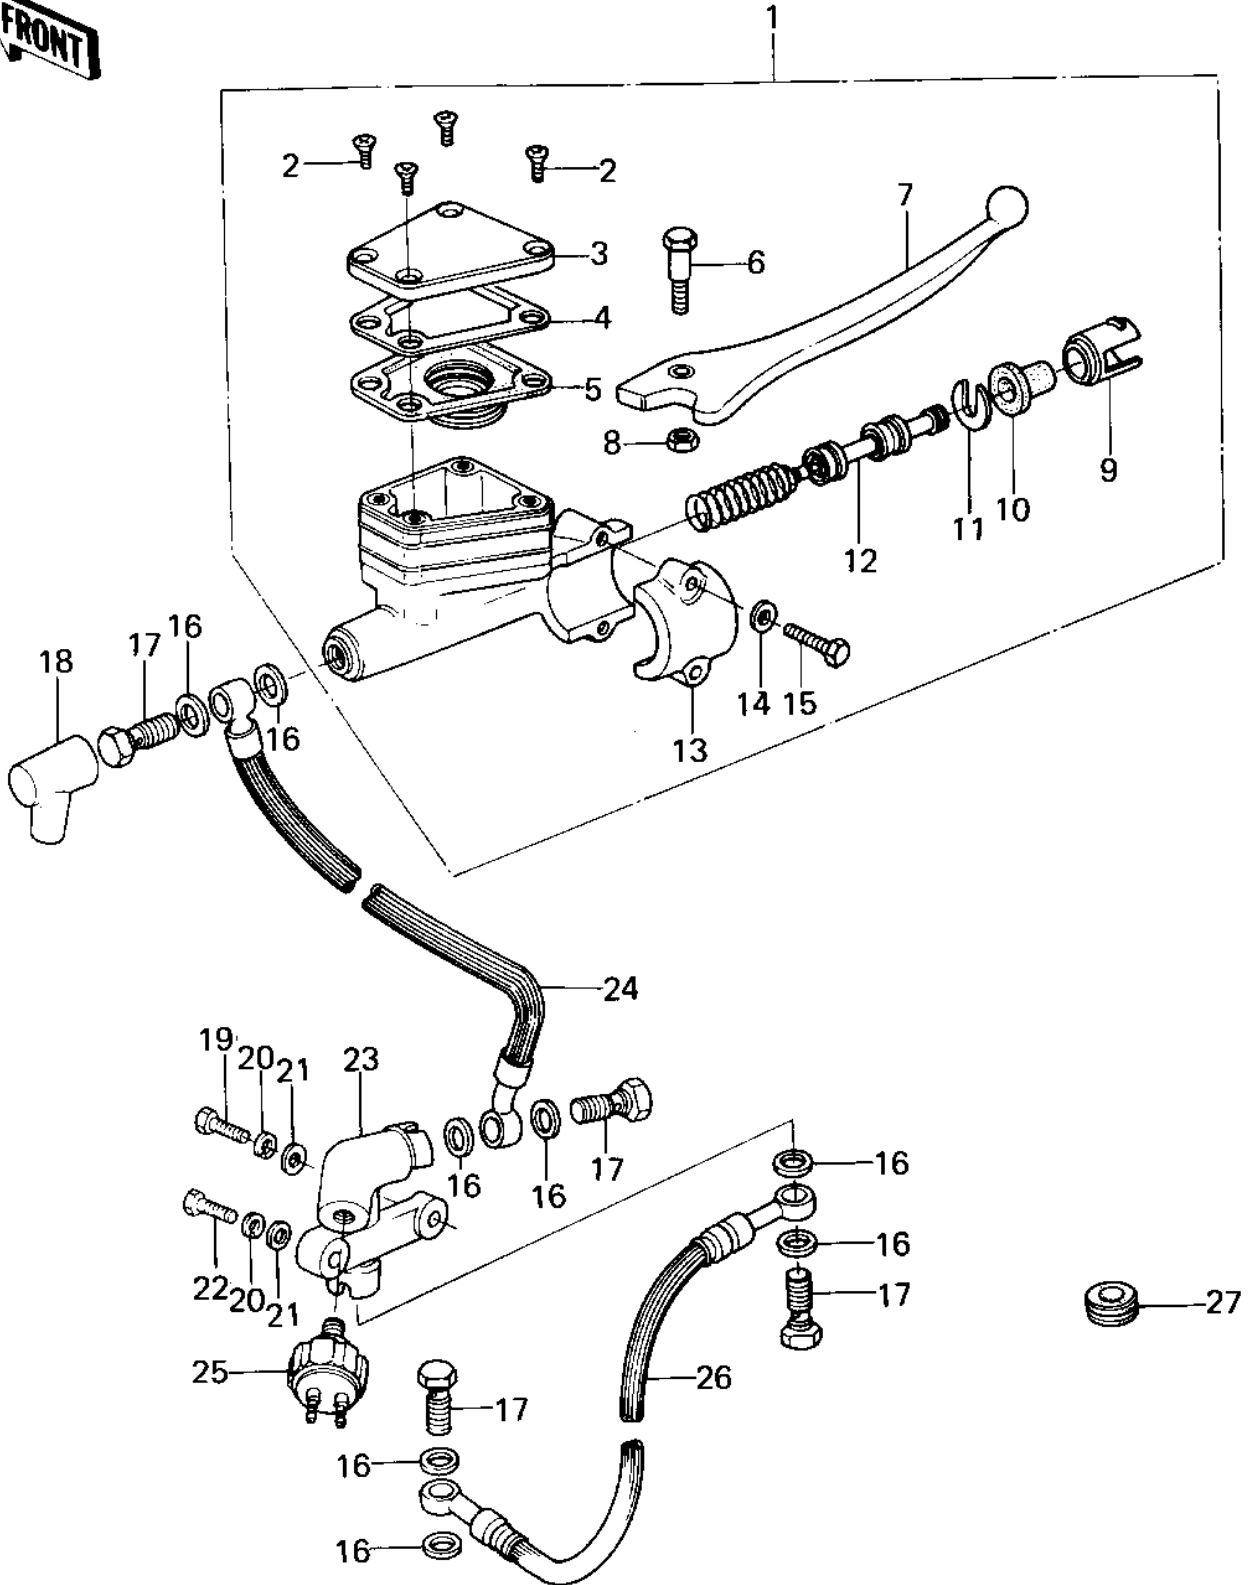

# 1978 KZ400-B1 PARTS DIAGRAM

## FRONT MASTER CYLINDER

# 1978 KZ400-B1 PARTS LIST

## FRONT MASTER CYLINDER

ITEM NAME	PART NUMBER	QUANTITY
CYLINDER ASSY,MASTER (Ref # 1)	43015-1003	1
SCREW,COUNTERSUNK HED (Ref # 2)	92001-1055	4
CAP,OIL CUP (Ref # 3)	43026-1003	1
PLATE,DIAPHRAGM (Ref # 4)	43027-1002	1
DIAPHRAGM (Ref # 5)	43028-1002	1
BOLT,CLUTCH LEV FITT (Ref # 6)	92001-1056	1
LEVER,BRAKE (Ref # 7)	46092-1001	1
NUT 6MM (Ref # 8)	312B0600	1
LINER,PISTON (Ref # 9)	14008-1007	1
DUST COVER (Ref # 10)	49016-1010	1
STOPER,PISTON (Ref # 11)	43022-1001	1
PISTON-COMP-BRAKE (Ref # 12)	43020-1026	1
HOLDER,MASTER CYLINDR (Ref # 13)	43034-1001	1
WASHER PLAIN 6MM (Ref # 14)	411B0600	2
BOLT HEX HEAD 6X25 (Ref # 15)	110N0625	2
WASHER-OIL BOLT (Ref # 16)	43067-001	8
BOLT,OIL,L=23 (Ref # 17)	92002-1888	4
BOOT,DUST (Ref # 18)	49006-1041	1
BOLT 6X22 (Ref # 19)	112B0622	1
WASHER SPRING 6MM (Ref # 20)	461F0600	2
WASHER PLAIN 6MM (Ref # 21)	411B0600	2
BOLT-HEX HEAD,6X32 (Ref # 22)	110N0632	1
JOINT,THREE WAY (Ref # 23)	43061-002	1
HOSE,BRAKE,M/C (Ref # 24)	43059-1012	1
SWITCH-FRONT BRAKE (Ref # 25)	43065-001	1
HOSE,BRAKE,CALIPER (Ref # 26)	43059-1003	1
DAMPER RUBBER,CYL HSE (Ref # 27)	43064-006	1