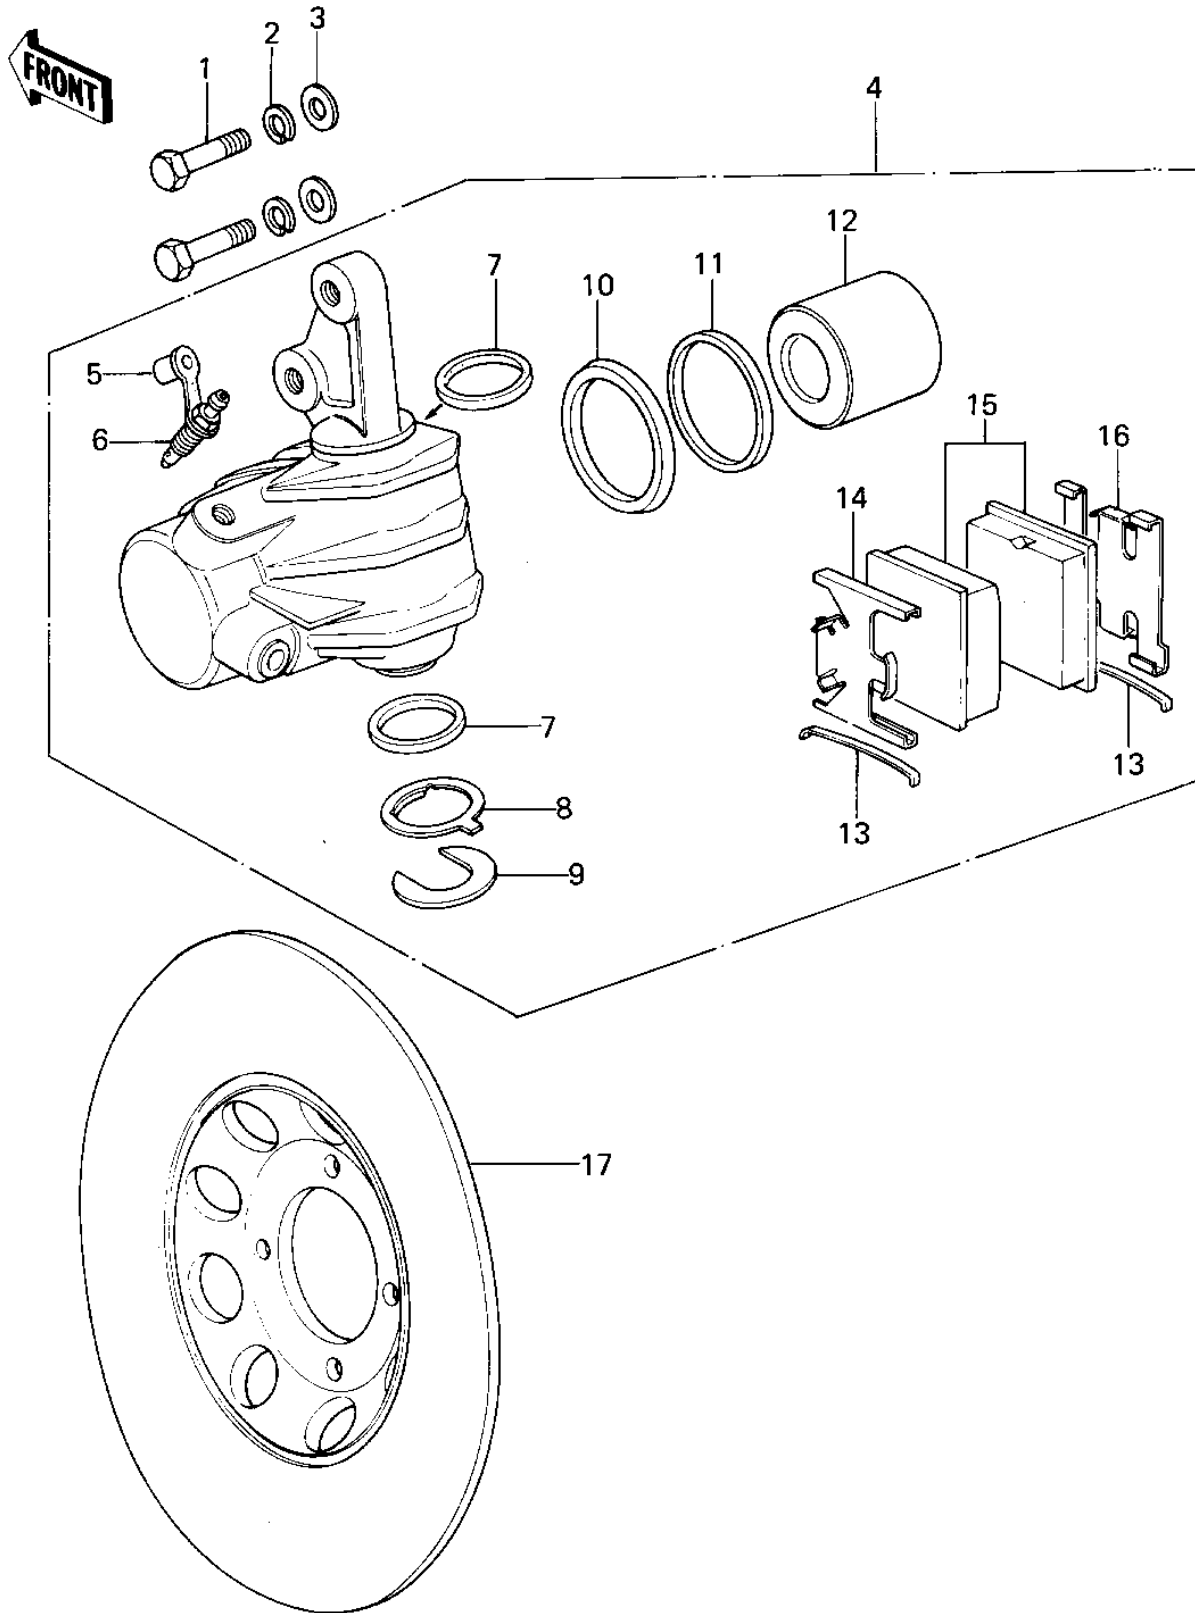

# 1978 KZ400-B1 PARTS DIAGRAM

## FRONT BRAKE

## FRONT BRAKE

ITEM NAME	PART NUMBER	QUANTITY
BOLT,HEX HEAD,10X57 (Ref # 1)	92007-044	2
WASHER SPRING 10MM (Ref # 2)	461F1000	2
WASHER PLAIN 10MM (Ref # 3)	410B1000	2
CALIPER ASSY (Ref # 4)	43041-1003	1
CAP,BREEDER (Ref # 5)	43057-004	1
BREEDER (Ref # 6)	43056-004	1
SEAL, FRICTION (Ref # 7)	43049-1001	2
WASHER SET,LOCK (Ref # 8)	92022-1161	1
WASHER SET,LOCK (Ref # 9)	92022-1161	1
RING,PISTON SEAL (Ref # 10)	43049-004	1
SEAL (Ref # 11)	43083-002	1
PISTON,CALIPER (Ref # 12)	43048-005	1
SPRING (Ref # 13)	92081-1031	2
CLIP,PAD INNER (Ref # 14)	92037-1066	1
PAD SET (Ref # 15)	43050-5004	1
CLIP,PAD,OUTER (Ref # 16)	92037-1004	1
DISC.PLATE (Ref # 17)	41080-1001	1