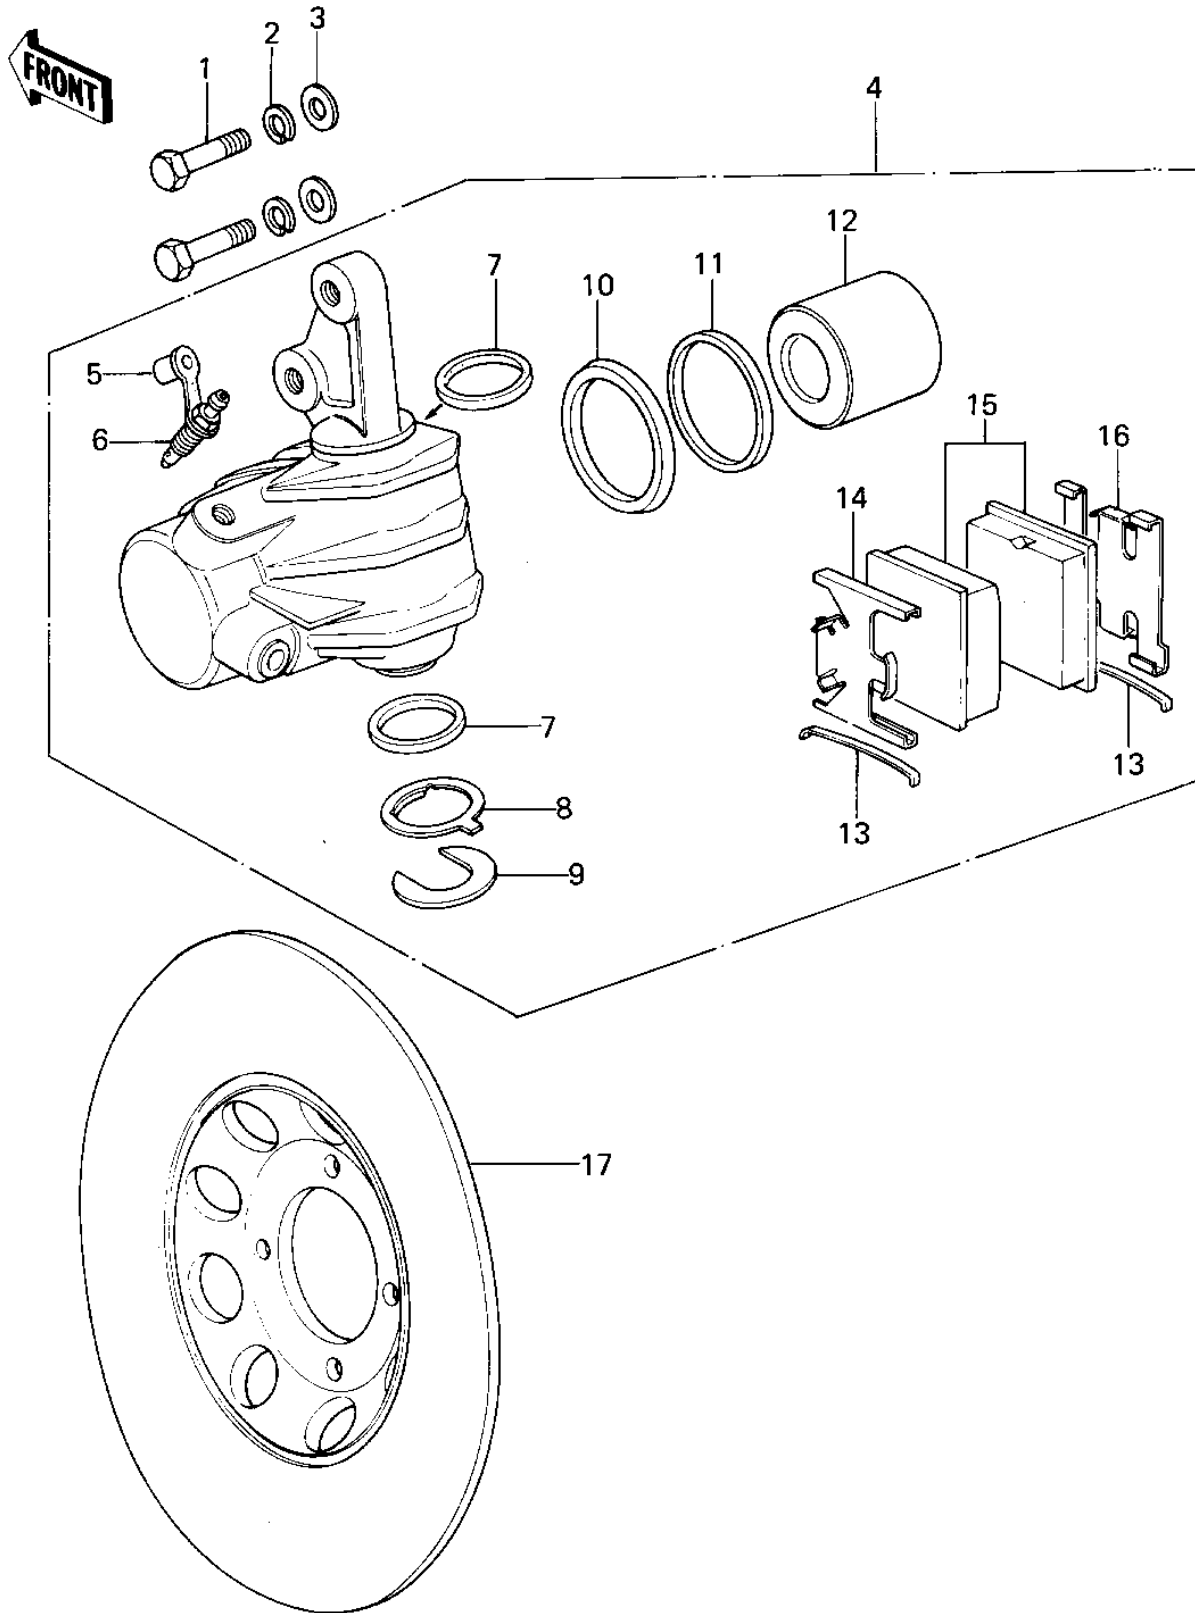

1978 KZ400-B1 PARTS DIAGRAM

FRONT BRAKE

1978 KZ400-B1 PARTS LIST

FRONT BRAKE

| ITEM NAME | PART NUMBER | QUANTITY |
|-------------------------------|-------------|----------|
| BOLT,HEX HEAD,10X57 (Ref # 1) | 92007-044 | 2 |
| WASHER SPRING 10MM (Ref # 2) | 461F1000 | 2 |
| WASHER PLAIN 10MM (Ref # 3) | 410B1000 | 2 |
| CALIPER ASSY (Ref # 4) | 43041-1003 | 1 |
| CAP,BREEDER (Ref # 5) | 43057-004 | 1 |
| BREEDER (Ref # 6) | 43056-004 | 1 |
| SEAL, FRICTION (Ref # 7) | 43049-1001 | 2 |
| WASHER SET,LOCK (Ref # 8) | 92022-1161 | 1 |
| WASHER SET,LOCK (Ref # 9) | 92022-1161 | 1 |
| RING,PISTON SEAL (Ref # 10) | 43049-004 | 1 |
| SEAL (Ref # 11) | 43083-002 | 1 |
| PISTON,CALIPER (Ref # 12) | 43048-005 | 1 |
| SPRING (Ref # 13) | 92081-1031 | 2 |
| CLIP,PAD INNER (Ref # 14) | 92037-1066 | 1 |
| PAD SET (Ref # 15) | 43050-5004 | 1 |
| CLIP,PAD,OUTER (Ref # 16) | 92037-1004 | 1 |
| DISC.PLATE (Ref # 17) | 41080-1001 | 1 |