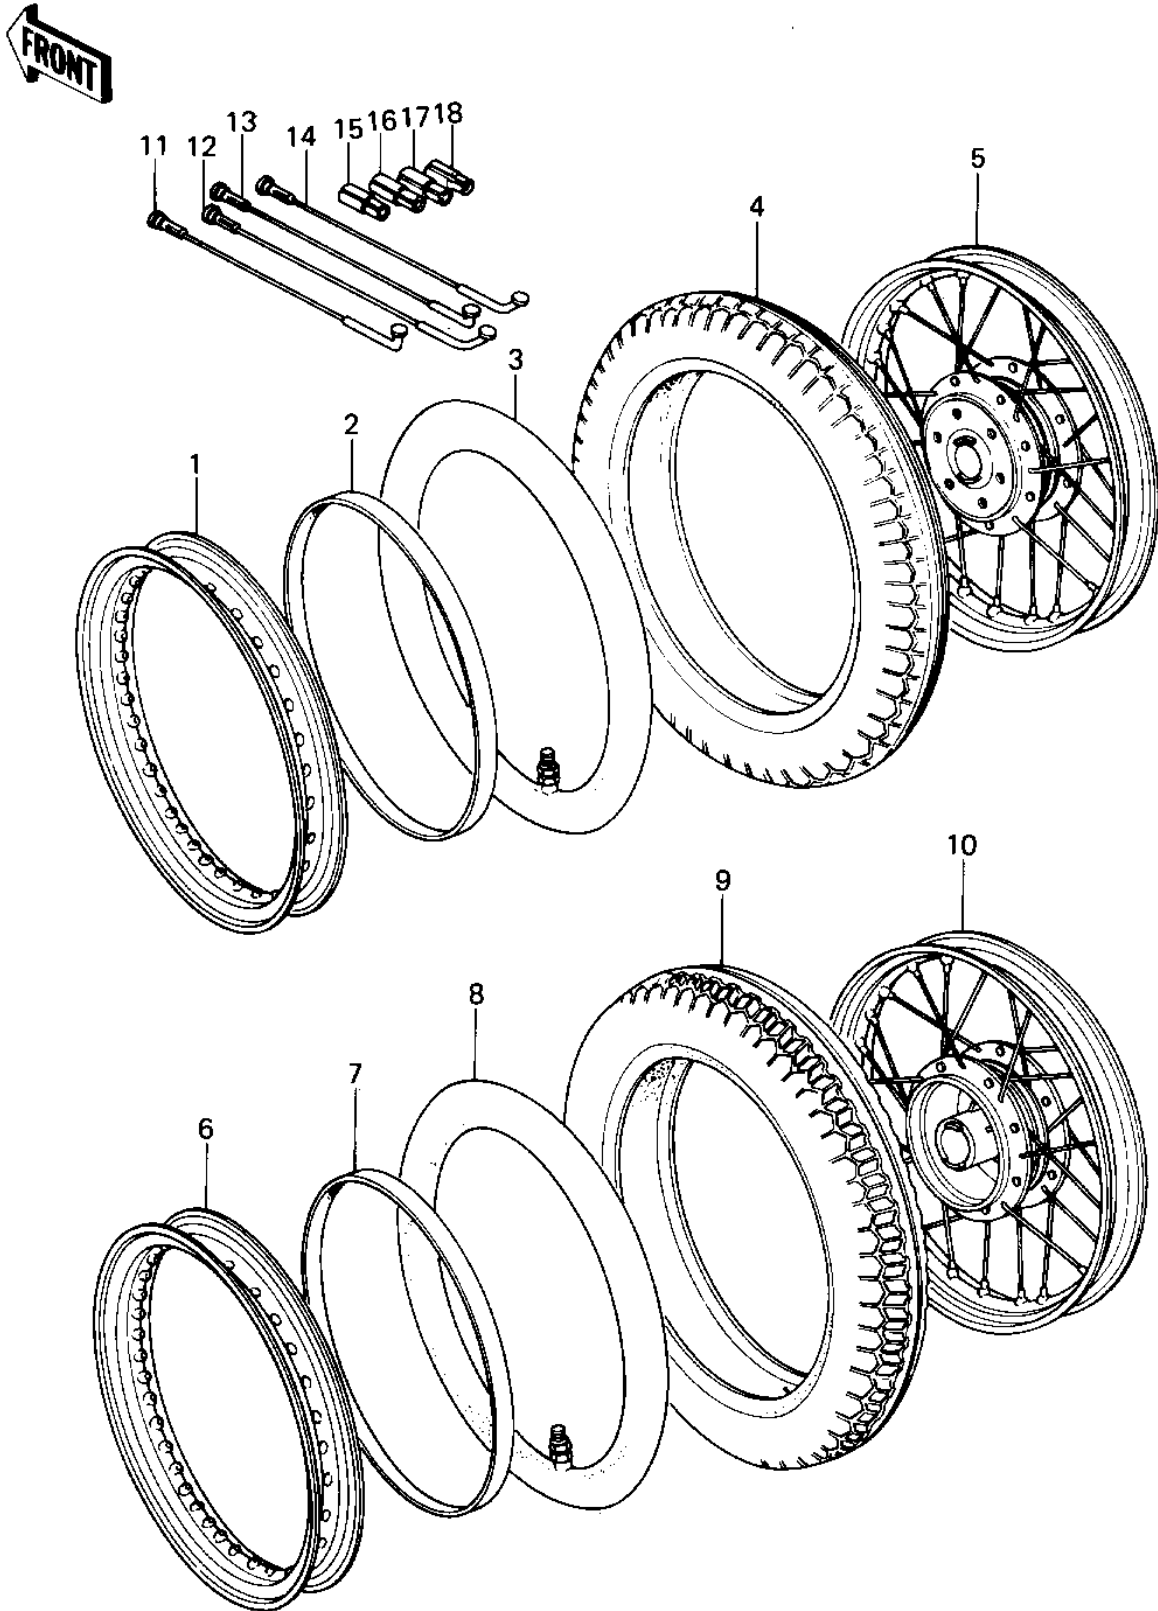

1979 KZ400-B2 PARTS DIAGRAM

WHEELS/TIRES

1979 KZ400-B2 PARTS LIST

WHEELS/TIRES

ITEM NAME	PART NUMBER	QUANTITY
RIM,FRONT,1.60X18 (Ref # 1)	41025-1007	
BAND RIM (Ref # 2)	41023-001	
TUBE 250/275-18 (Ref # 3)	41022-032	
TIRE 300S-18 Y986A F (Ref # 4)	41002-1032	
WHEEL ASSY,FRONT (Ref # 5)	41073-5055	
RIM,REAR,18.5X18 (Ref # 6)	41025-1003	
BAND,RIM,4.00/5.10-18 (Ref # 7)	41023-1006	
TUBE 300/325/360-18 (Ref # 8)	41022-028	
TIRE 350S-18 Y987C R (Ref # 9)	41002-1012	
WHEEL ASSY,REAR (Ref # 10)	41073-5039	
SPOKE-ASY,FR INNER (Ref # 11)	41027-054	
SPOKE-ASY,FR OUTER (Ref # 12)	41028-054	
SPOKE-ASY,RR INNER (Ref # 13)	41027-5008	
SPOKE-ASY,RR OUTER (Ref # 14)	41028-5007	
WEIGHT,BALANCE,10G (Ref # 15)	41075-1007	
WEIGHT,BALANCE,20G (Ref # 16)	41075-1008	
WEIGHT,BALANCE,30G (Ref # 17)	41075-1009	
WEIGHT,BALANCE,5G (Ref # 18)	41075-1010	