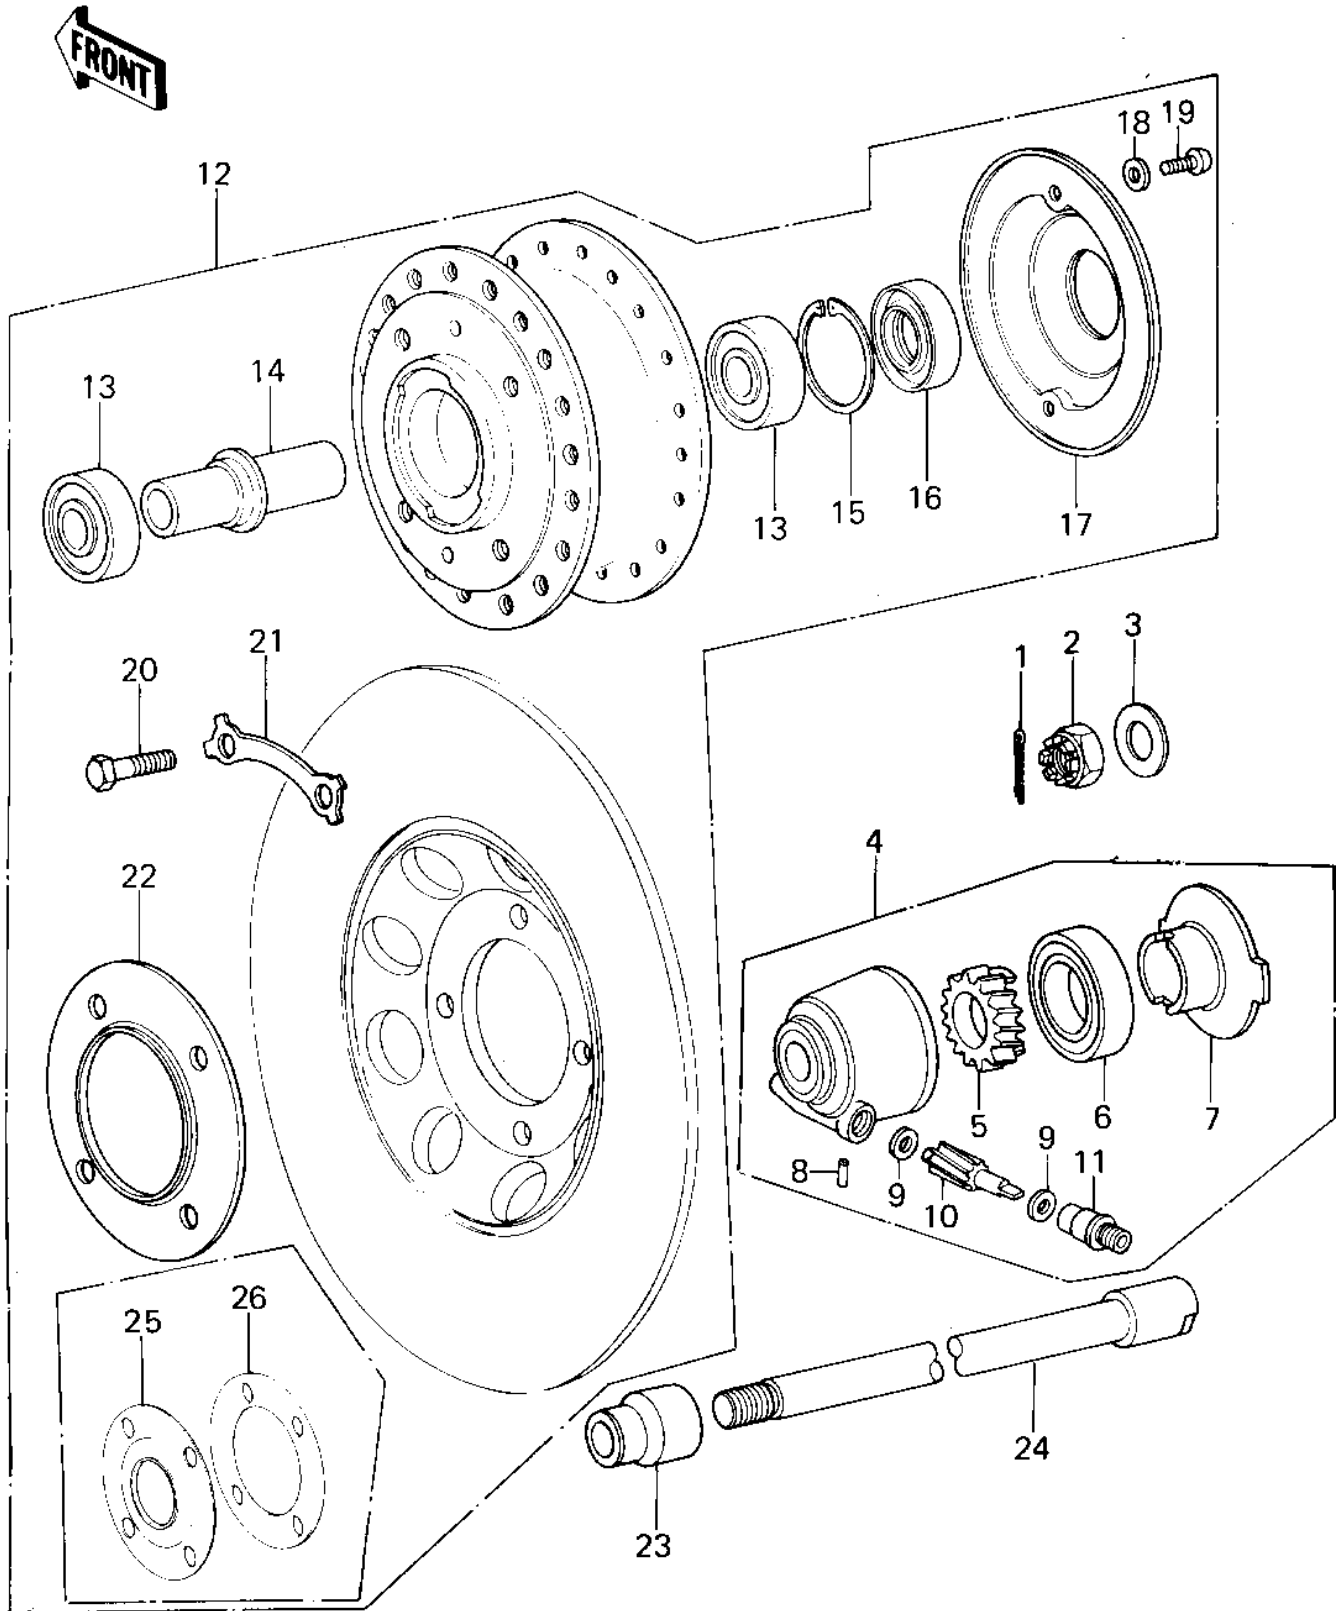

1979 KZ400-B2 PARTS DIAGRAM

FRONT HUB

1979 KZ400-B2 PARTS LIST

FRONT HUB

ITEM NAME	PART NUMBER	QUANTITY
PIN-COTTER,4.0X35 (Ref # 1)	550D4035	
NUT CASTLE 16M/M (Ref # 2)	42045-014	
WASHER PLAIN 16MM (Ref # 3)	410B1600	
GEAR BOX ASSY (Ref # 4)	41078-1004	
GEAR,SPEEDOMETER (Ref # 5)	41060-1010	
OIL SEAL,BJN30427-C3 (Ref # 6)	92049-1057	
RECEIVER,GEAR (Ref # 7)	41064-013	
PIN,SPRING (Ref # 8)	41082-001	
WASHER THRST SPD PINI (Ref # 9)	41063-001	
PINION,SPEEDOMETER (Ref # 10)	41060-017	
BUSH,SPEEDMETER CABLE (Ref # 11)	41062-005	
DRUM-ASSY,FR BRK (Ref # 12)	41034-1003	
BEARING BALL #6203 (Ref # 13)	601B6203	
COLLAR,BRG (Ref # 14)	41039-028	
RING, SNAP,43.5M/M (Ref # 15)	92033-1040	
OIL SEAL (Ref # 16)	654A254008	
DUST COVER (Ref # 17)	41042-016	
WASHER PLAIN 5MM (Ref # 18)	411B0500	
SCREW PAN HEAD 5X12 (Ref # 19)	220B0512A	
BOLT (Ref # 20)	92001-158	
WASHER,LOCK (Ref # 21)	92088-023	
COVER,DUST (Ref # 22)	49016-1001	
COLLAR,FRONT AXLE (Ref # 23)	92027-1008	
AXLE,FRONT (Ref # 24)	41068-1002	
COVER,DUST,HUB (Ref # 25)	49016-1021	
COVER,DUST,HUB (Ref # 26)	49016-1022	