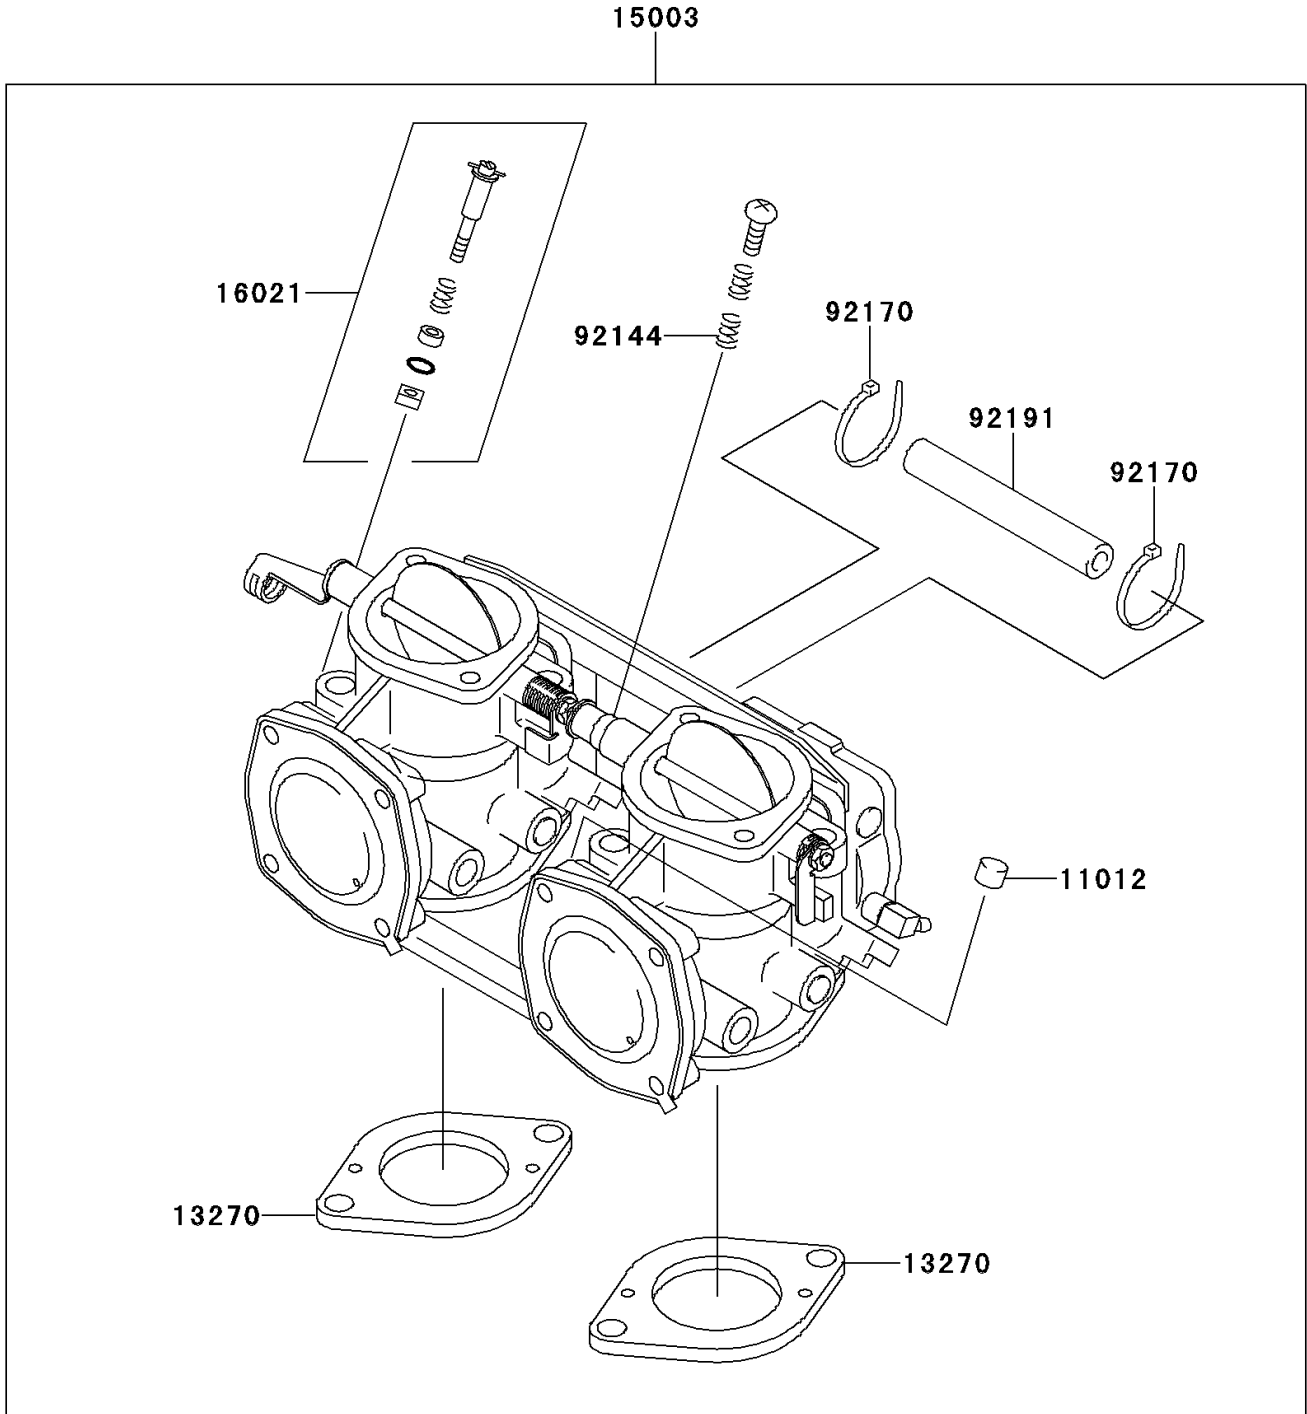

# 1997 750 SXi (Canada Only) PARTS DIAGRAM

Carburetor(JS750-B2/B3)

E1611A

# 1997 750 SXi (Canada Only) PARTS LIST

Carburetor(JS750-B2/B3)

ITEM NAME	PART NUMBER	QUANTITY
CAP (Ref # 11012)	11012-3789	1
PLATE,CARBURETOR (Ref # 13270)	13270-3830	2
CARBURETOR-ASSY (Ref # 15003)	15003-3714	1
SCREW-THROTTLE STOP (Ref # 16021)	16021-3706	1
SPRING (Ref # 92144)	92144-3757	1
CLAMP (Ref # 92170)	92170-3749	2
TUBE,5.3X10.5X85 (Ref # 92191)	92191-3770	1