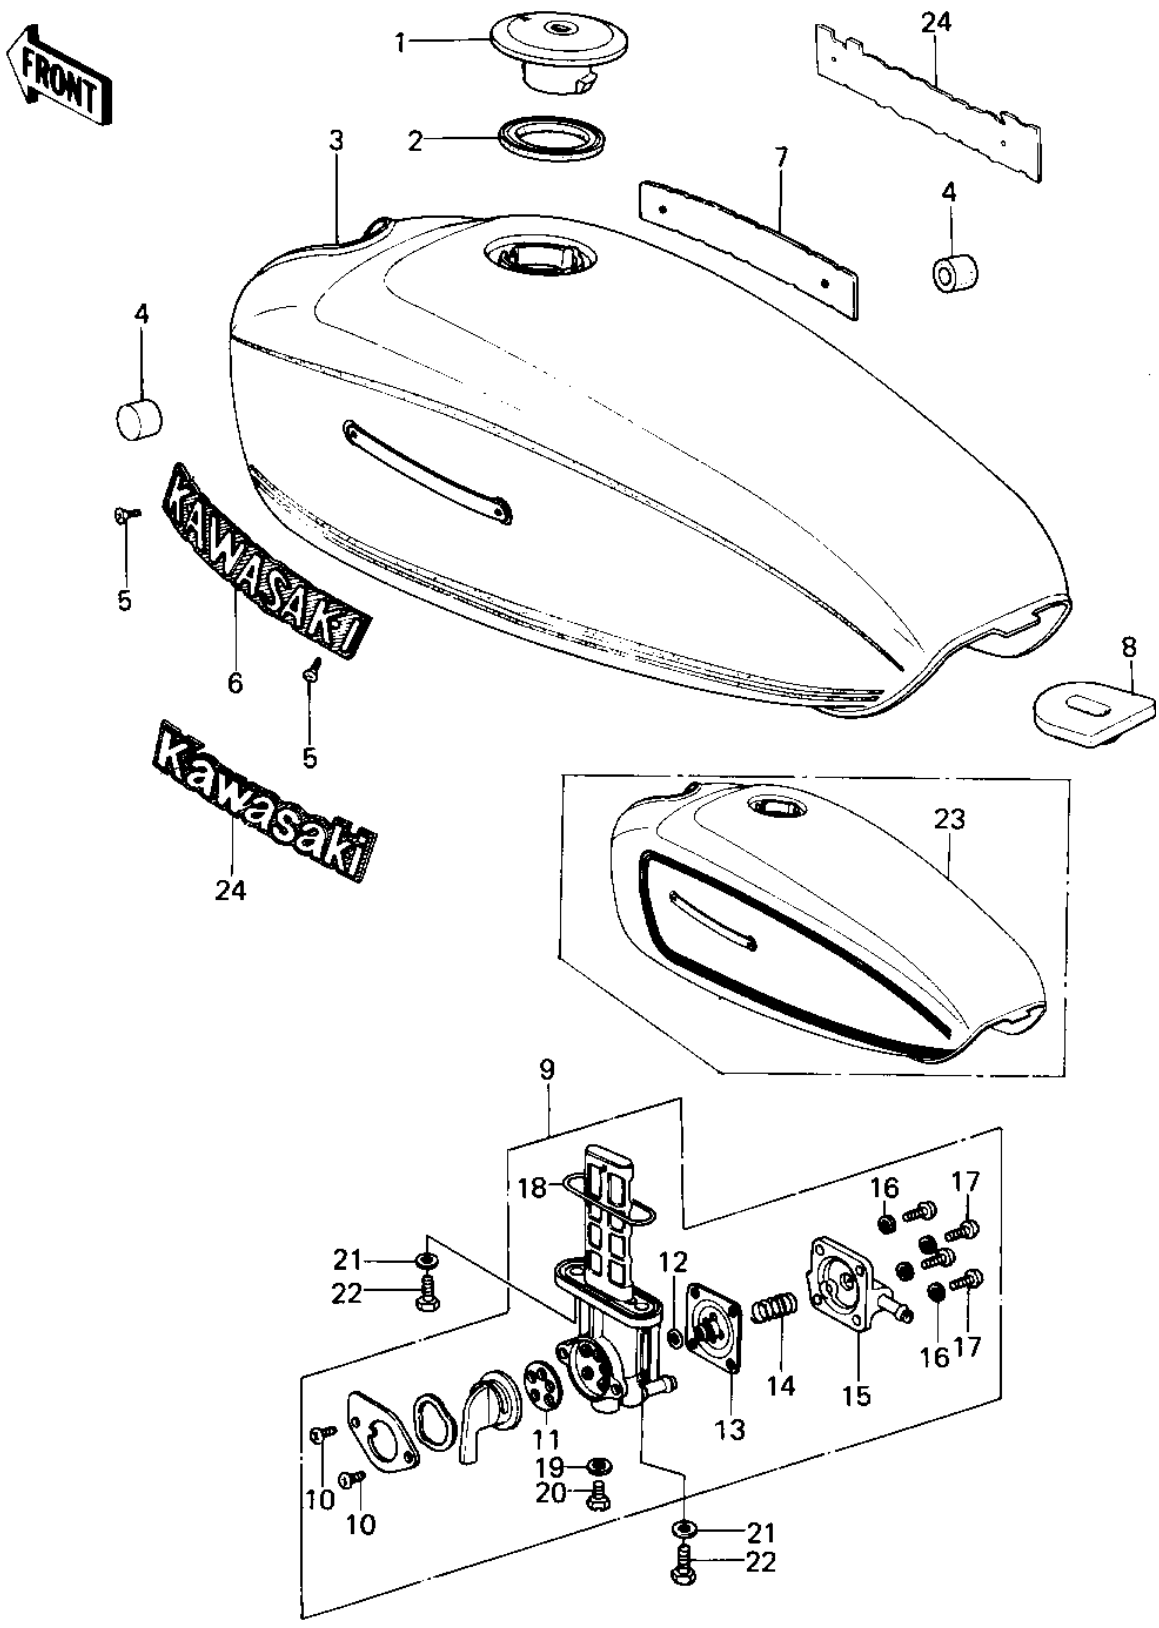

# 1978 KZ400-B1 PARTS DIAGRAM

FUEL TANK

# 1978 KZ400-B1 PARTS LIST

## FUEL TANK

ITEM NAME	PART NUMBER	QUANTITY
CAP ASSY,TANK (Ref # 1)	51048-1001	1
GASKET,TANKCAP (Ref # 2)	11009-1053	1
TANK-FUEL,C.E.GREEN (Ref # 3)	51001-1004-4U	1
TANK-FUEL,C.P.RED (Ref # 3)	51001-1004-A5	1
DAMPER RUBBER-FL TANK (Ref # 4)	92075-101	2
SCREW-CSK-CROS (Ref # 5)	221C0306	4
EMBLEM,FUEL TANK,L.H (Ref # 6)	56014-1013	1
EMBLEM,FUEL TANK,R.H (Ref # 7)	56014-1014	1
DAMPER RUBBER FUEL TA (Ref # 8)	92075-295	1
TAP ASSY,FUEL (Ref # 9)	51023-1030	1
SCREW PAN HEAD 4X8 (Ref # 10)	220B0408	2
GASKET,TAP VALVE (Ref # 11)	11009-1068	1
"O" RING,DIAPHRAGM (Ref # 12)	92055-1068	1
DIAPHRAGM ASSY,TAP (Ref # 13)	43028-1009	1
SPRING,DIAPHRAGM (Ref # 14)	92081-1054	1
COVER ASSY,TAP DIAPRM (Ref # 15)	16146-1006	1
WASHER SPRING 4MM (Ref # 16)	461F0400	4
SCREW PAN HEAD 4X10 (Ref # 17)	220B0410	4
"O" RING,TAP FLANGED (Ref # 18)	43058-1006	1
GASKET,DRAIN BOLT (Ref # 19)	11009-1045	1
BOLT,DRAIN (Ref # 20)	92001-1089	1
WASHER-PLAIN (Ref # 21)	92022-183	2
BOLT,6X20,FUEL TAP (Ref # 22)	92001-1091	2
TANK-FUEL,L.RED (Ref # 23)	51001-1004-7V	1
TANK-FUEL,C.O.BLUE (Ref # 23)	51001-1004-4X	1
EMBLEM,FUEL TANK (Ref # 24)	56014-1038	2