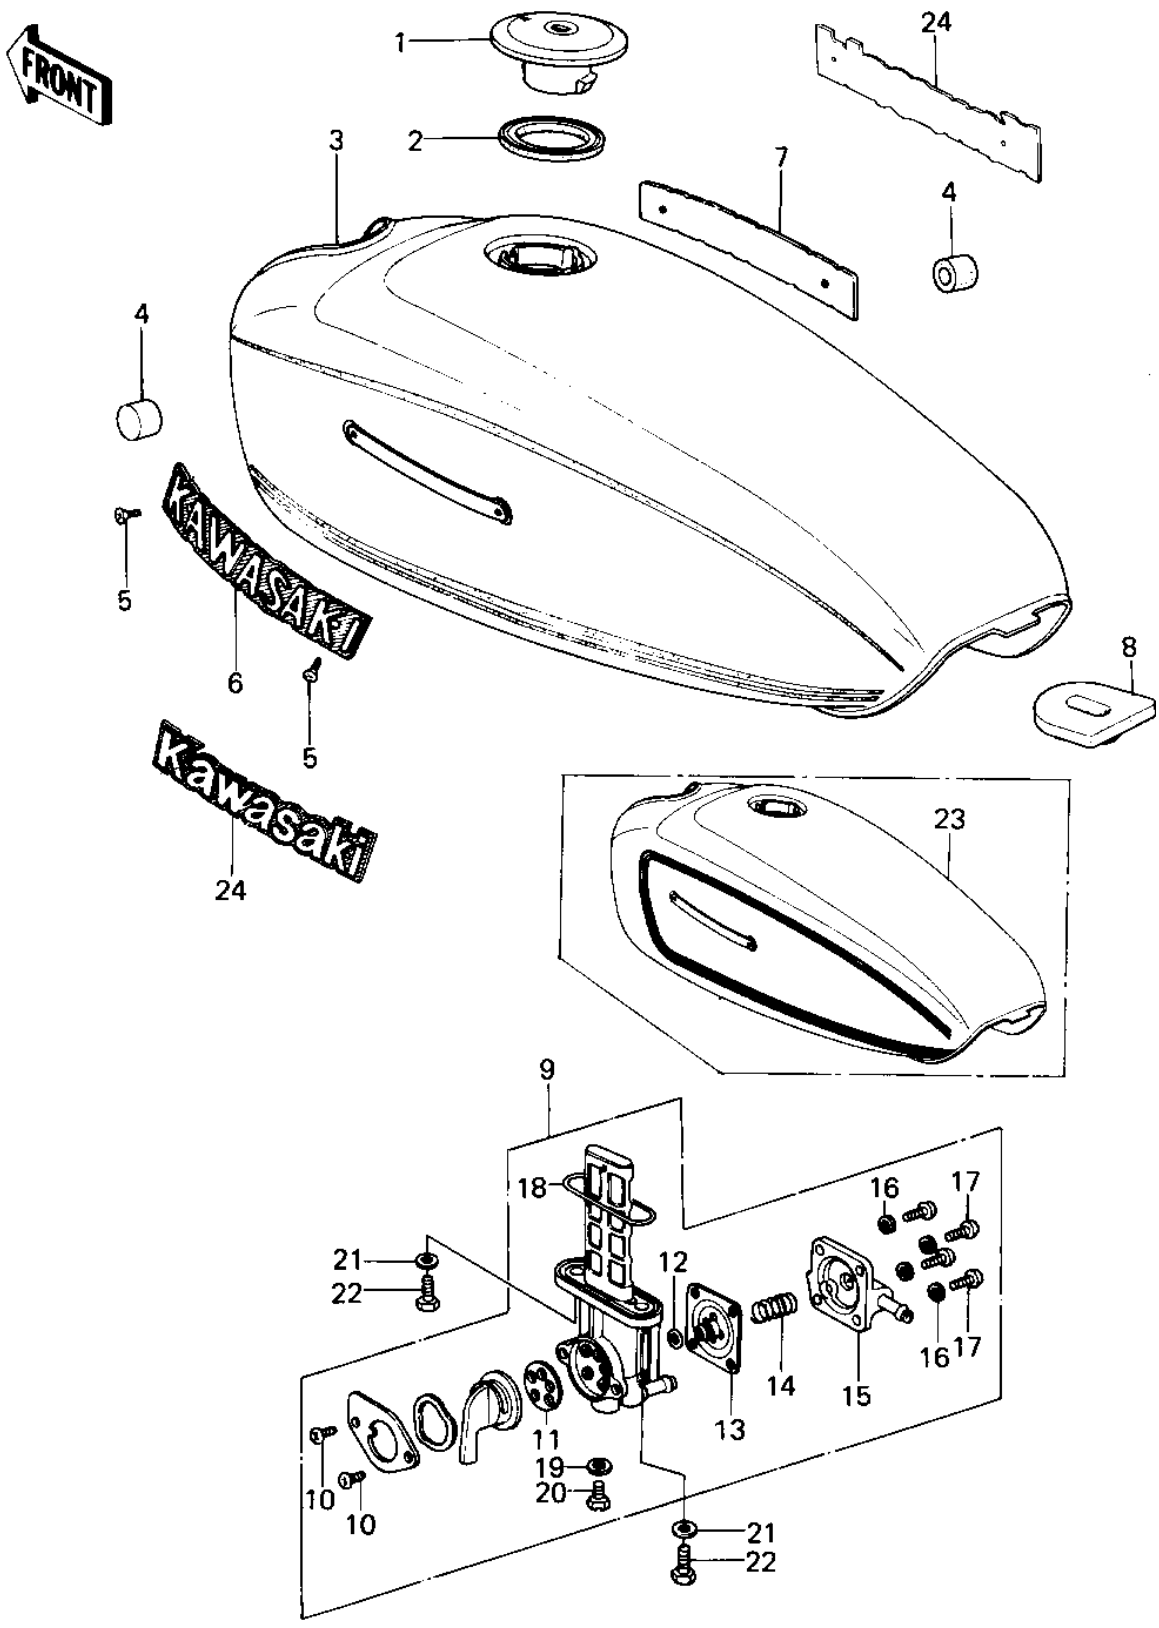

1979 KZ400-B2 PARTS DIAGRAM

FUEL TANK

1979 KZ400-B2 PARTS LIST

FUEL TANK

ITEM NAME	PART NUMBER	QUANTITY
CAP ASSY,TANK (Ref # 1)	51048-1001	
GASKET,TANKCAP (Ref # 2)	11009-1053	
TANK-FUEL,C.E.GREEN (Ref # 3)	51001-1004-4U	
TANK-FUEL,C.P.RED (Ref # 3)	51001-1004-A5	
DAMPER RUBBER-FL TANK (Ref # 4)	92075-101	
SCREW-CSK-CROS (Ref # 5)	221C0306	
EMBLEM,FUEL TANK,L.H (Ref # 6)	56014-1013	
EMBLEM,FUEL TANK,R.H (Ref # 7)	56014-1014	
DAMPER RUBBER FUEL TA (Ref # 8)	92075-295	
TAP ASSY,FUEL (Ref # 9)	51023-1030	
SCREW PAN HEAD 4X8 (Ref # 10)	220B0408	
GASKET,TAP VALVE (Ref # 11)	11009-1068	
"O" RING,DIAPHRAGM (Ref # 12)	92055-1068	
DIAPHRAGM ASSY,TAP (Ref # 13)	43028-1009	
SPRING,DIAPHRAGM (Ref # 14)	92081-1054	
COVER ASSY,TAP DIAPRM (Ref # 15)	16146-1006	
WASHER SPRING 4MM (Ref # 16)	461F0400	
SCREW PAN HEAD 4X10 (Ref # 17)	220B0410	
"O" RING,TAP FLANGED (Ref # 18)	43058-1006	
GASKET,DRAIN BOLT (Ref # 19)	11009-1045	
BOLT,DRAIN (Ref # 20)	92001-1089	
WASHER-PLAIN (Ref # 21)	92022-183	
BOLT,6X20,FUEL TAP (Ref # 22)	92001-1091	
TANK-FUEL,L.RED (Ref # 23)	51001-1004-7V	
TANK-FUEL,C.O.BLUE (Ref # 23)	51001-1004-4X	
EMBLEM,FUEL TANK (Ref # 24)	56014-1038	